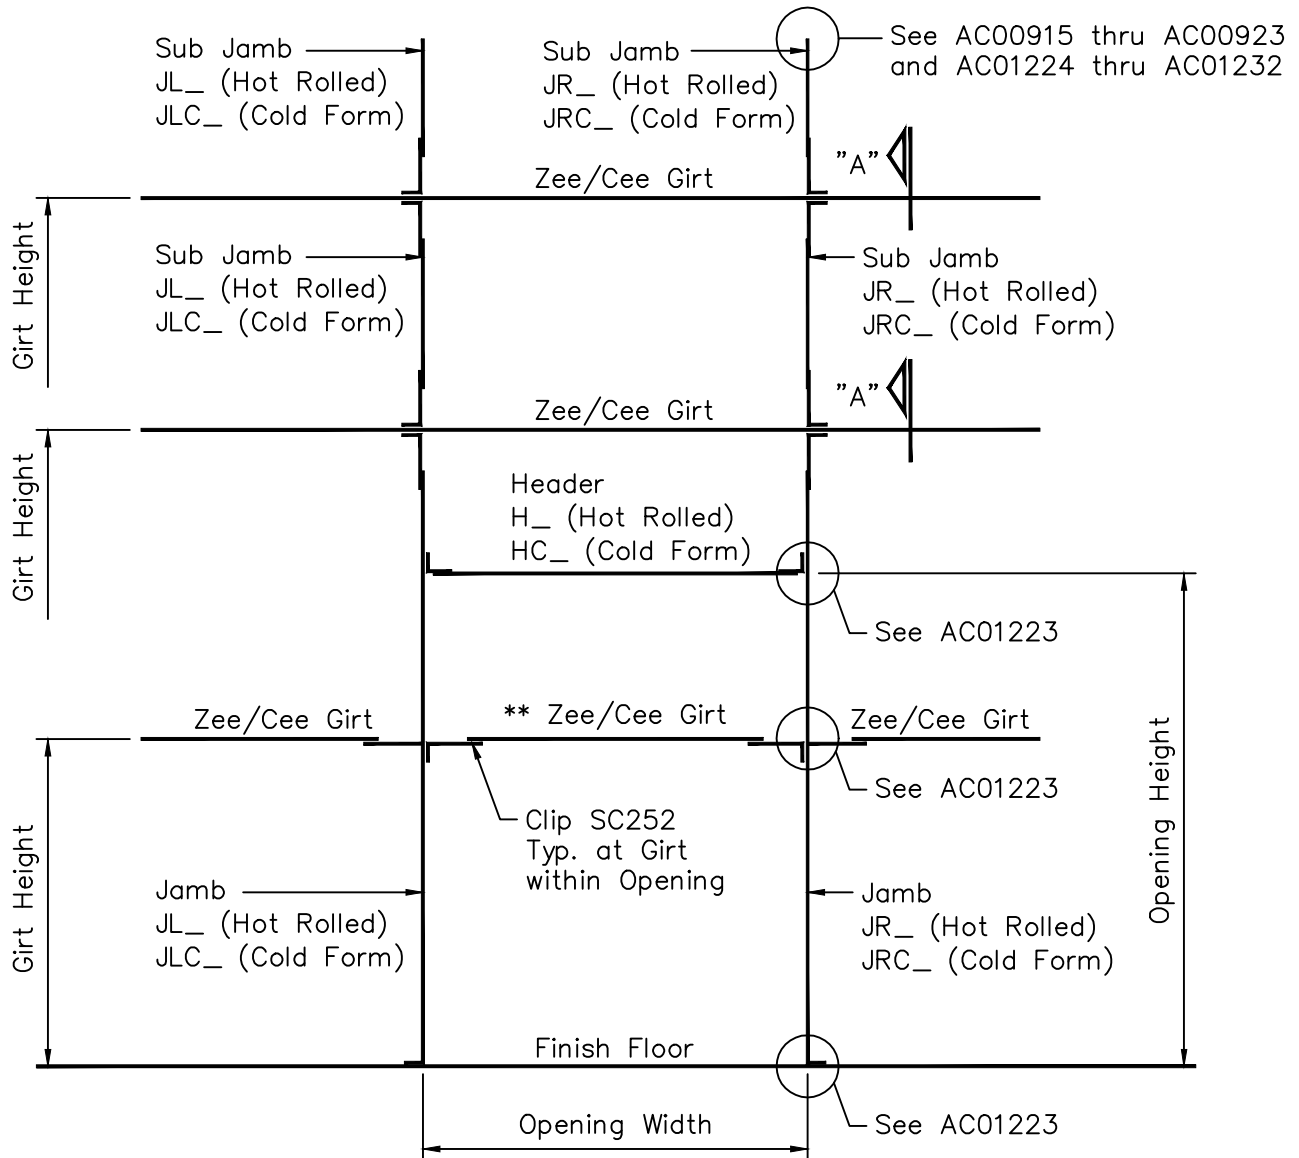

# Welded Clips - Framed Opening Connections

## Cold Form and Hot Rolled Cee - Vertical Lift Hardware

Three Sided Framed Opening  
with Vertical Lift Hardware

\*\* Girt within opening is provided when Framed Opening is to be paneled over.