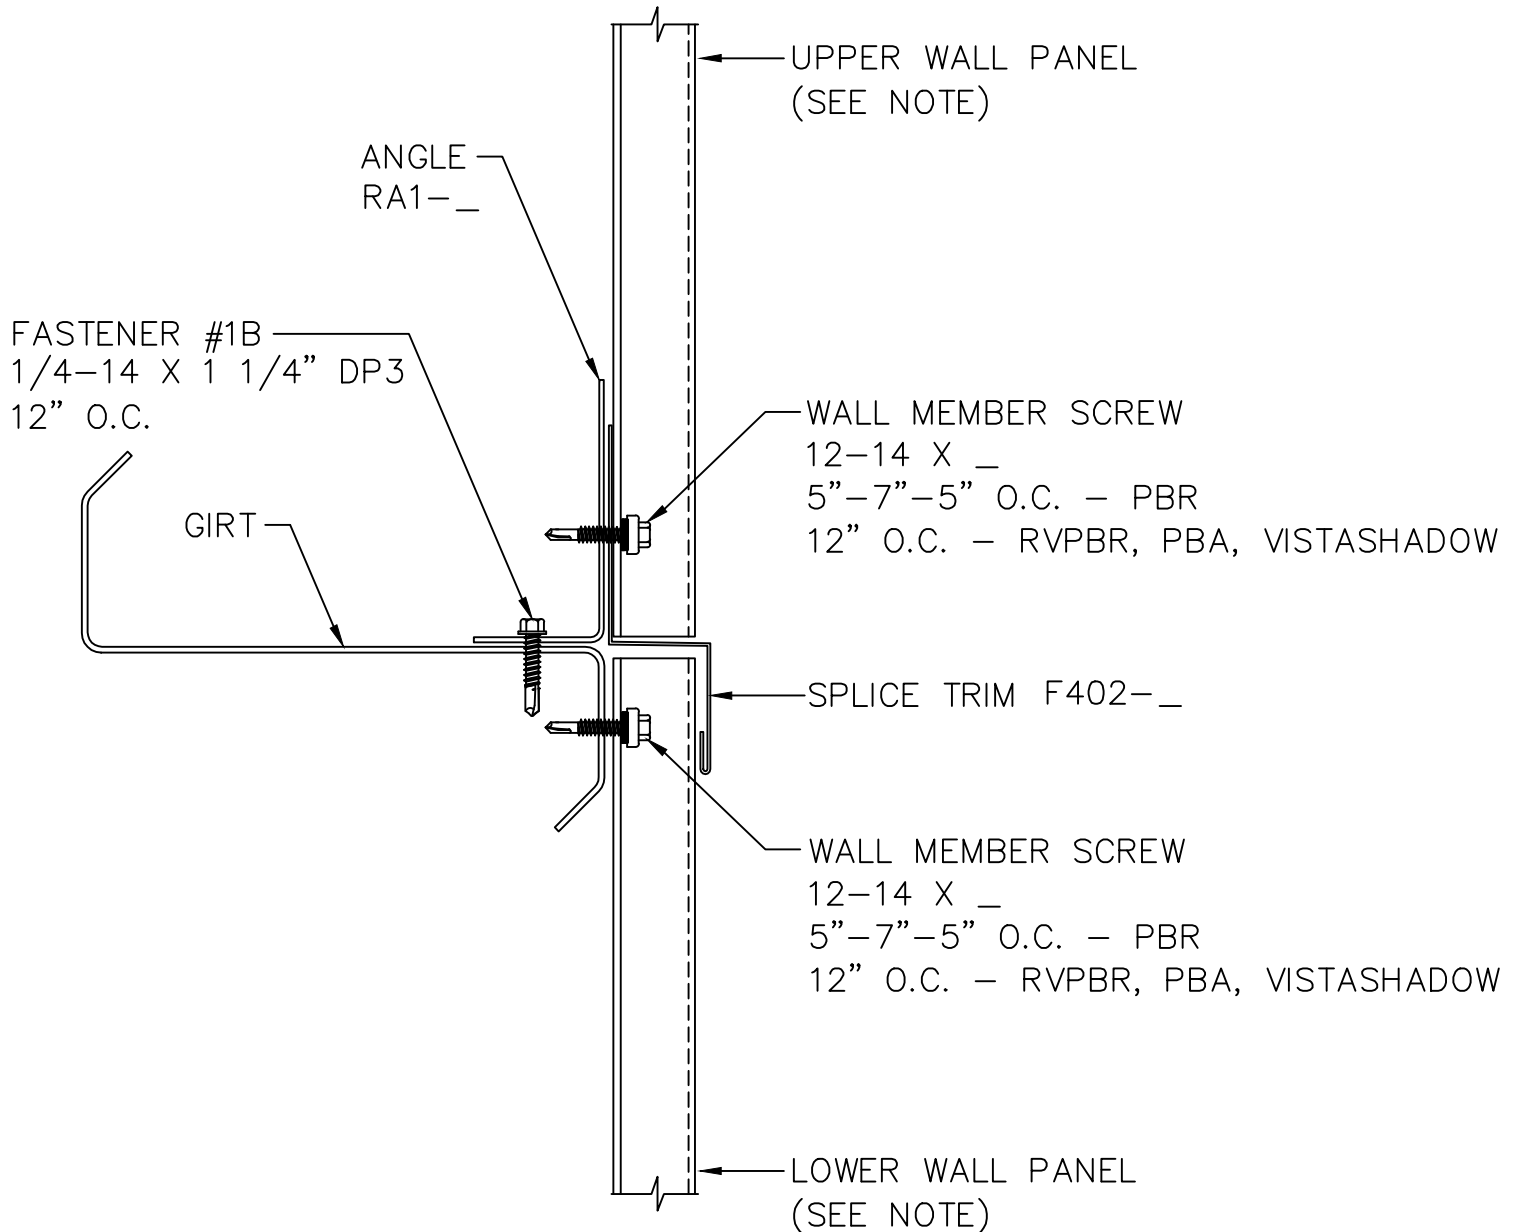

**PBR, RVPBR, PBA, or VistaShadow Wall Panel  
Alternate Panel Splice (Non Lapping)**

Page	<b>GD01010</b>	
Date	<b>Feb '12</b>	Rev. <b>00</b>

NOTE; PANEL PROFILE, COLOR, AND/OR ORIENTATION MAY VARY BETWEEN UPPER AND LOWER PANELS. SEE ERECTION DRAWINGS FOR REQUIREMENTS.