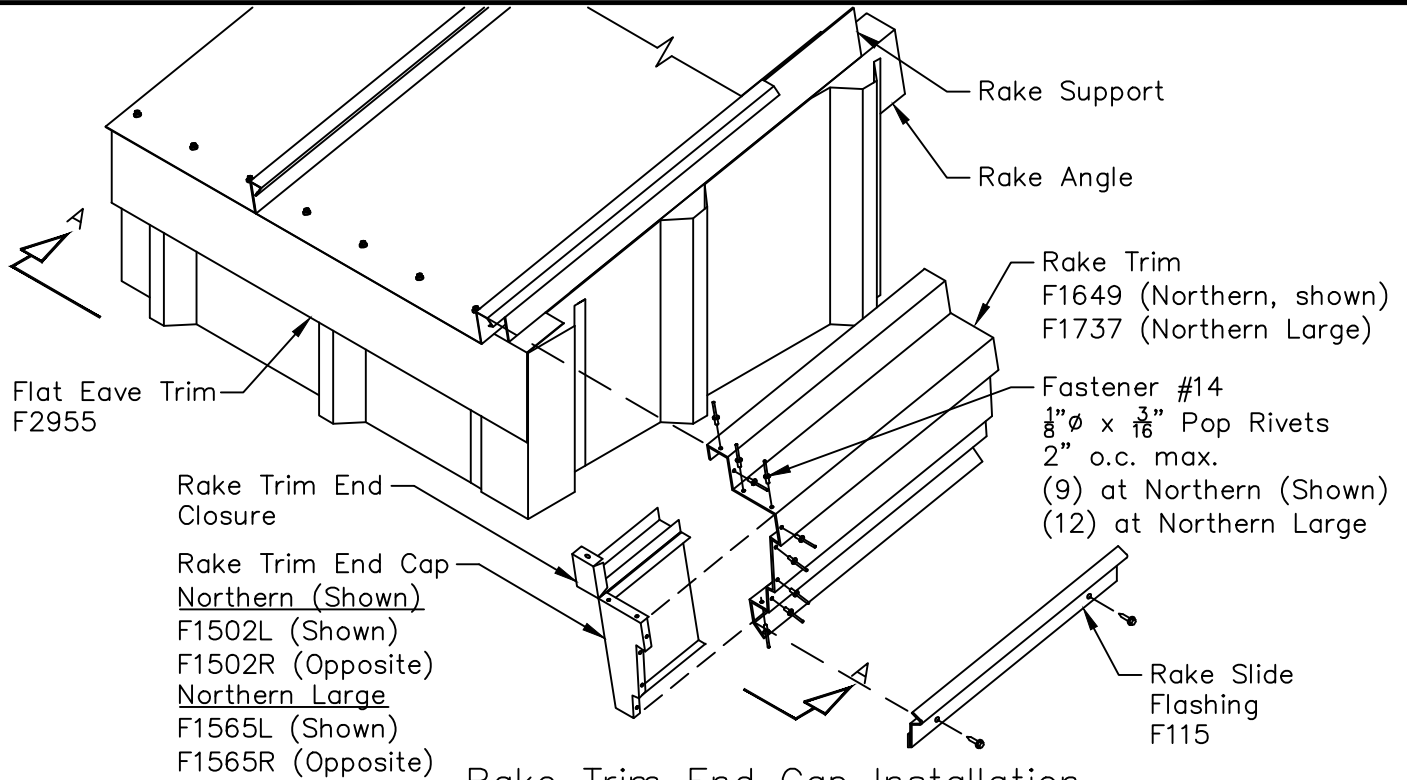

BattenLok HS / SuperLok - Northern and Northern Large

Low Eave Rake Corner with Flat Eave Trim - 1 $\frac{1}{4}$ " Wall Panel

Page
CBL05006

Date
Dec '12

Rev.
00

Finish
(On Module)

Note: Install Rake Trim End Caps and F2350 Closure with Tube Sealant and Fastener #14 $\frac{1}{8}$ " ϕ x $\frac{3}{16}$ " Pop Rivets

Section A-A

Finish
(Off Module)