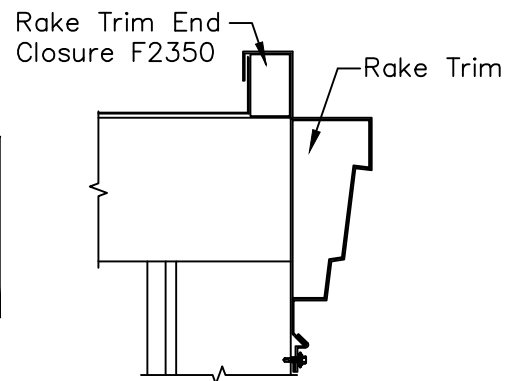

BattenLok HS / SuperLok - Northern and Northern Large

Low Eave Rake Corner with Flat Eave Trim - 1 $\frac{1}{4}$ " Wall Panel

Page
CBL05006

Date
Dec '12

Rev.
00

Finish
(On Module)

Note: Install Rake Trim End Caps and F2350 Closure with Tube Sealant and Fastener #14 $\frac{1}{8}$ " ϕ x $\frac{3}{16}$ " Pop Rivets

Section A-A

Finish
(Off Module)