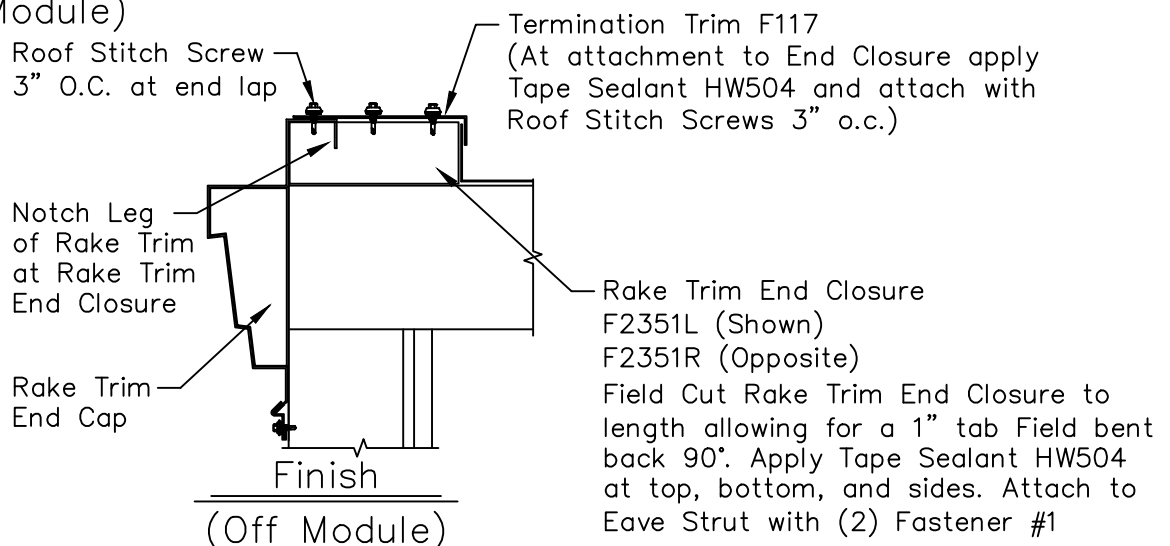

BattenLok HS / SuperLok - Northern and Northern Large

Low Eave Rake Corner with Flat Eave Trim - 1 $\frac{1}{4}$ " Wall Panel

Page
CBL05006

Date
Dec '12

Rev.
00

Finish
(On Module)

Note: Install Rake Trim End Caps and F2350 Closure with Tube Sealant and Fastener #14 $\frac{1}{8}$ " ϕ x $\frac{3}{16}$ " Pop Rivets

Section A-A

Finish
(Off Module)