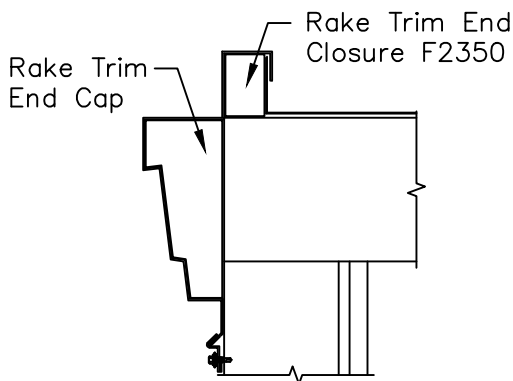

BattenLok HS / SuperLok - Northern and Northern Large

Low Eave Rake Corner with Flat Eave Trim - 1 $\frac{1}{4}$ " Wall Panel

Page
CBL05006

Date
Dec '12

Rev.
00

Finish
(On Module)

Note: Install Rake Trim End Caps and F2350 Closure with Tube Sealant and Fastener #14 $\frac{1}{8}$ " ϕ x $\frac{3}{16}$ " Pop Rivets

Section A-A

Finish
(Off Module)