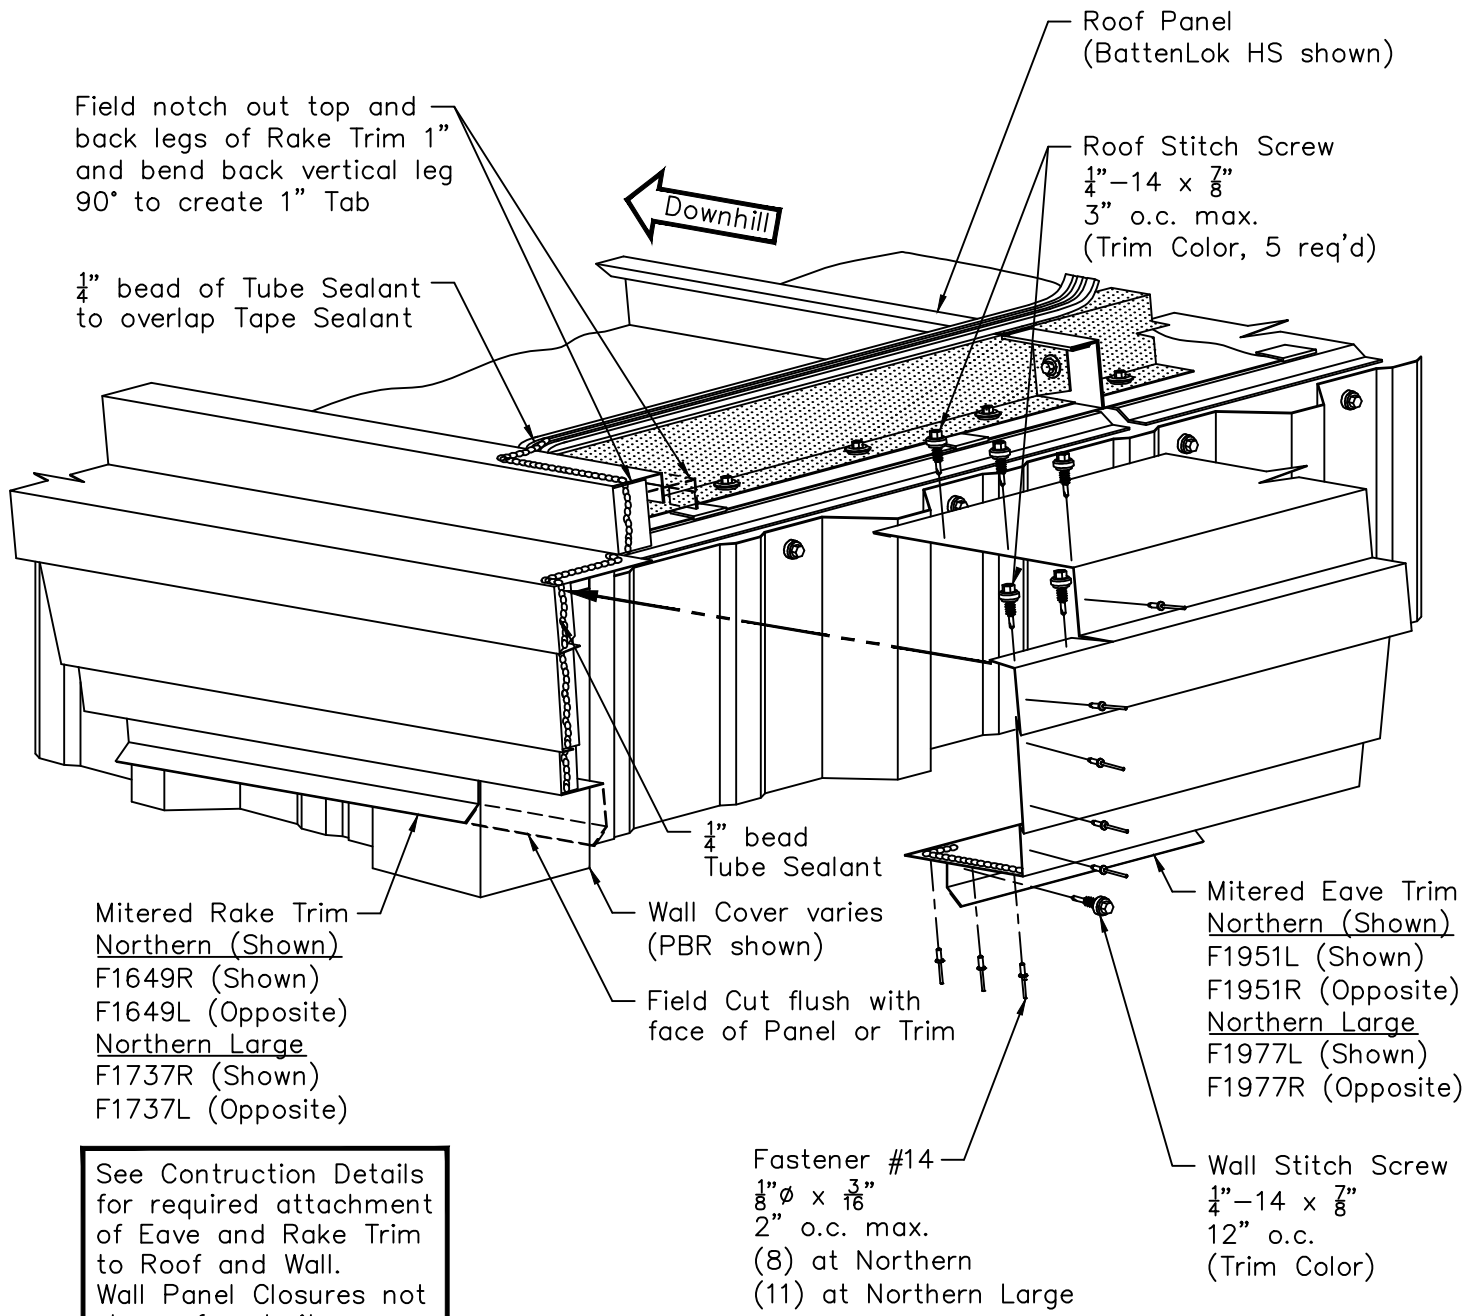

High Eave Rake Corner - 1 1/4" Wall Panel

See Construction Details for required attachment of Eave and Rake Trim to Roof and Wall. Wall Panel Closures not shown for clarity.