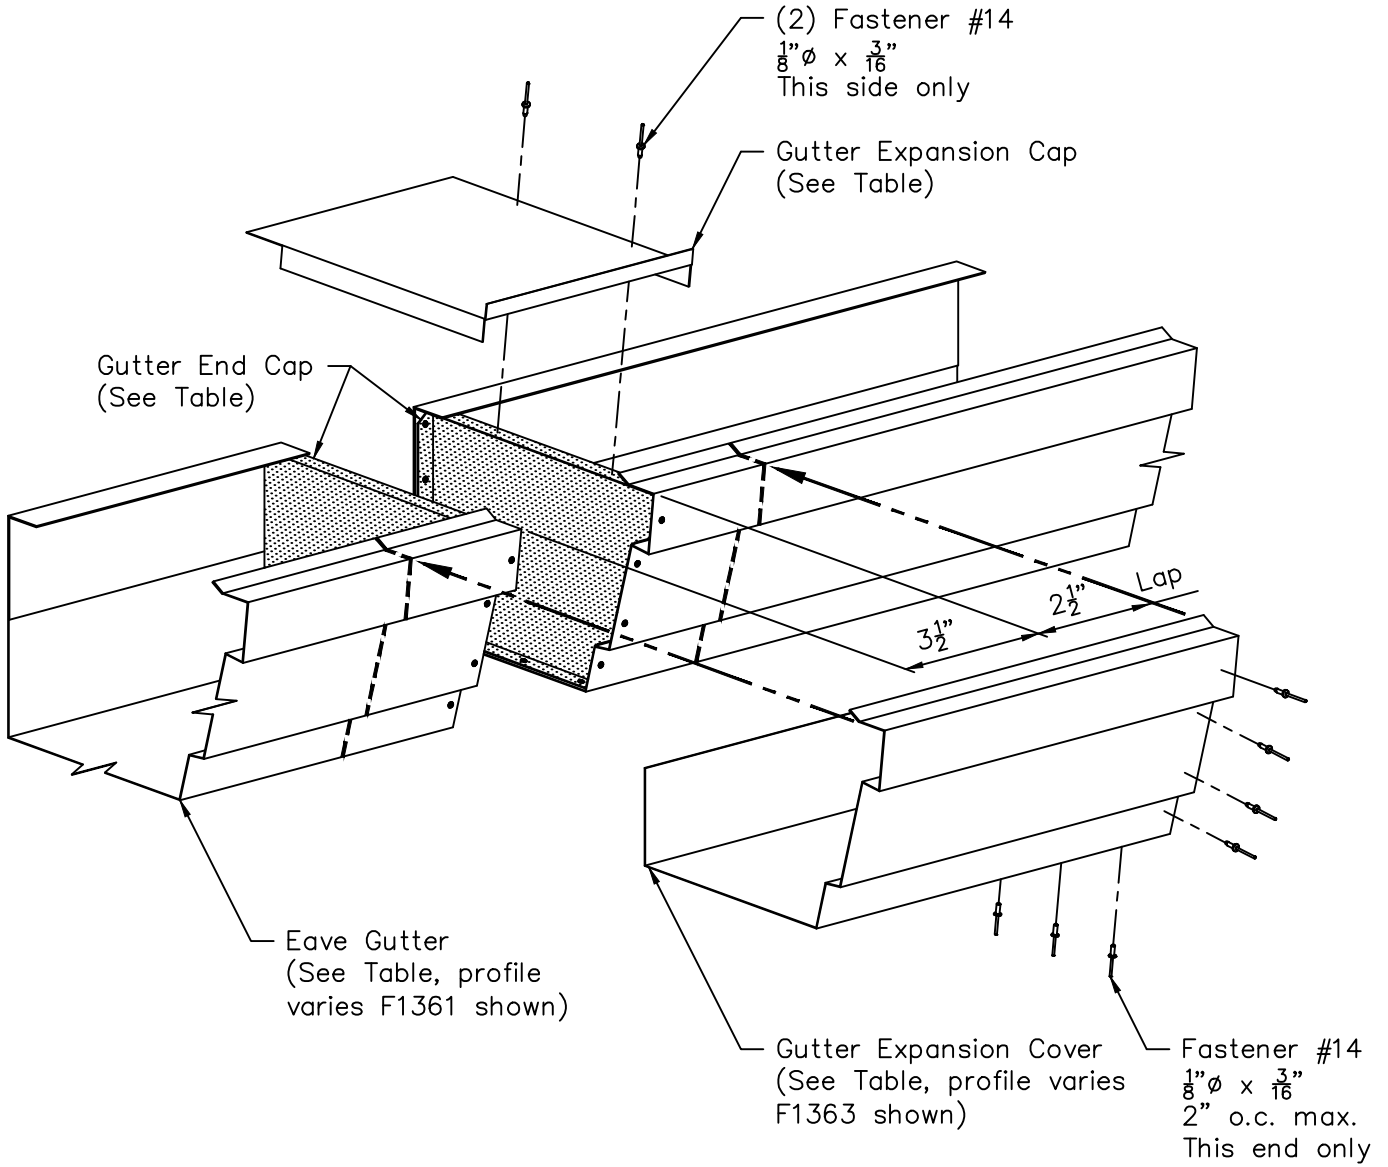

PBR Roof Eave Gutter Expansion Installation - 100'-0" Maximum

Gutter		Gutter End Cap	Expansion Cap	Expansion Cover
Standard	F1308	F1309 (10) Fastener #14	F1310	F1311 (7) Fastener #14
Standard Large	F1338	F1339 (13) Fastener #14	F1340	F1341 (11) Fastener #14
Northern	F1361	F1362 (11) Fastener #14	F1364	F1363 (7) Fastener #14
Northern Large	F1408	F1409 (17) Fastener #14	F1411	F1410 (13) Fastener #14