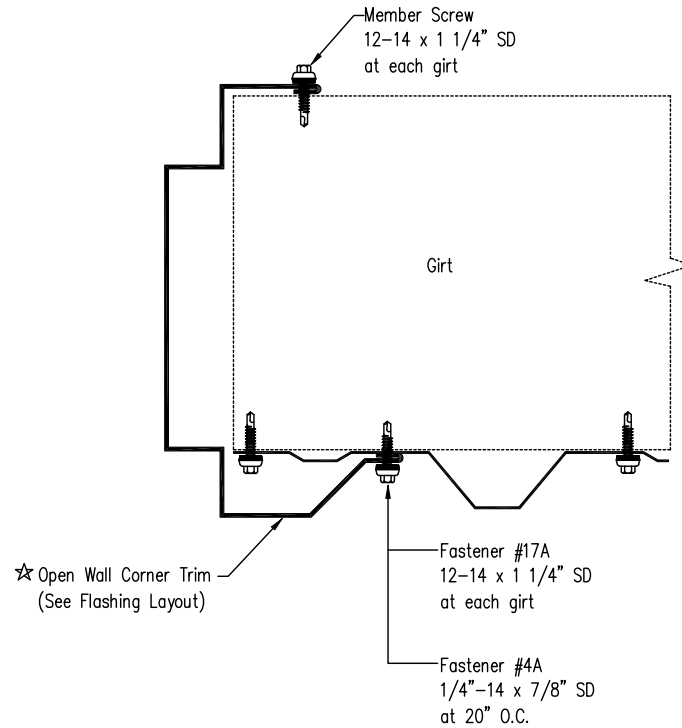

PBR Wall Panel
Open Wall Corner Trim

SHT. NO.	
PW03003	
DATE	REV.
Jan. 09	00

- ☆
Open Wall Corner
F123 8 Member
F2990 8 1/2 Member
F410 10 Member
F411 12 Member