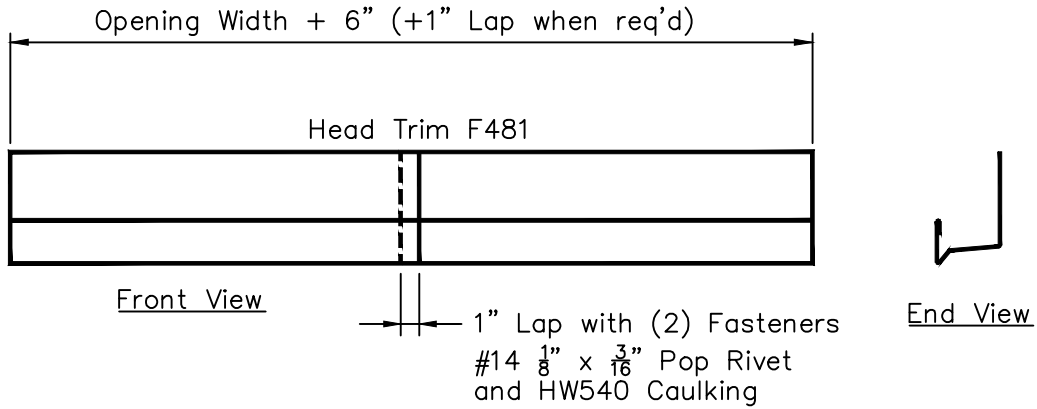

PBR Wall Panel - Three Sided Framed Opening Field Notch Panel at Head Trim

Note: Trim Installation can be done by Field Notch Panel as shown on PW07022 & PW07023 OR with Field Notch and Bend Tabs at Head Trim as shown on PW07024 & PW07025.

Note: All trim is to be installed BEFORE blanket insulation is applied to walls

Note: Panel position is shown with Panel Rib and Opening on 1'-0" module. Location of Rib may vary depending on the Opening Width and location. Field measure before cutting Panel and Trim.