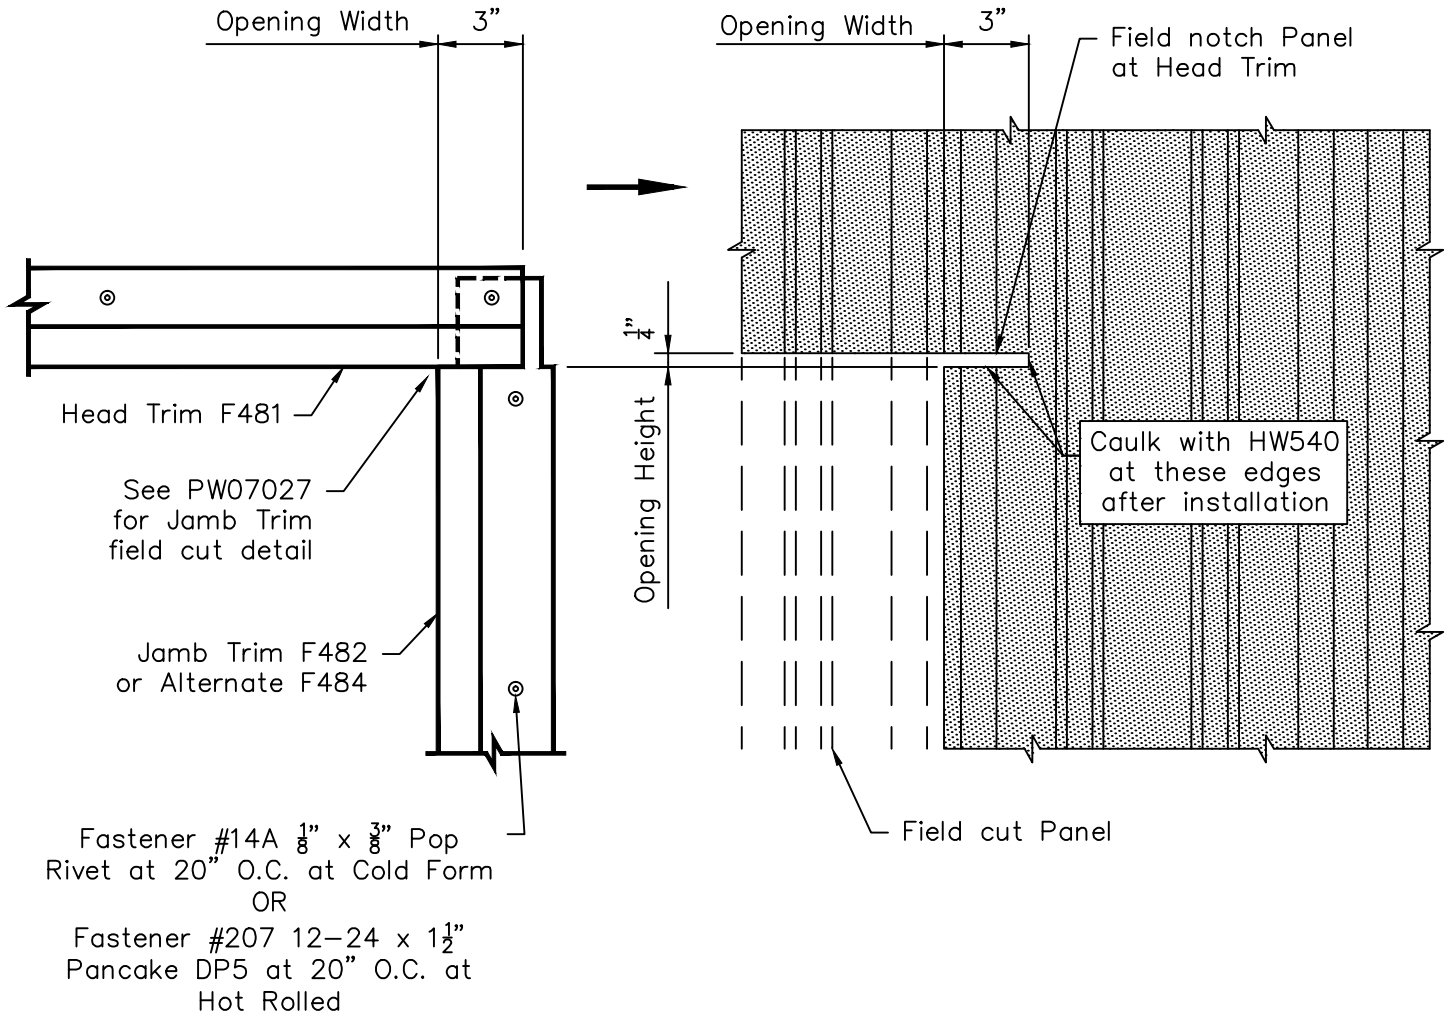

PBR Wall Panel - Three Sided Framed Opening Field Notch Panel at Head Trim

Note: Trim Installation can be done by Field Notch Panel as shown on PW07022 & PW07023 OR with Field Notch and Bend Tabs at Head Trim as shown on PW07024 & PW07025.

Note: All trim is to be installed BEFORE blanket insulation is applied to walls

Note: Panel position is shown with Panel Rib and Opening on 1'-0" module. Location of Rib may vary depending on the Opening Width and location. Field measure before cutting Panel and Trim.