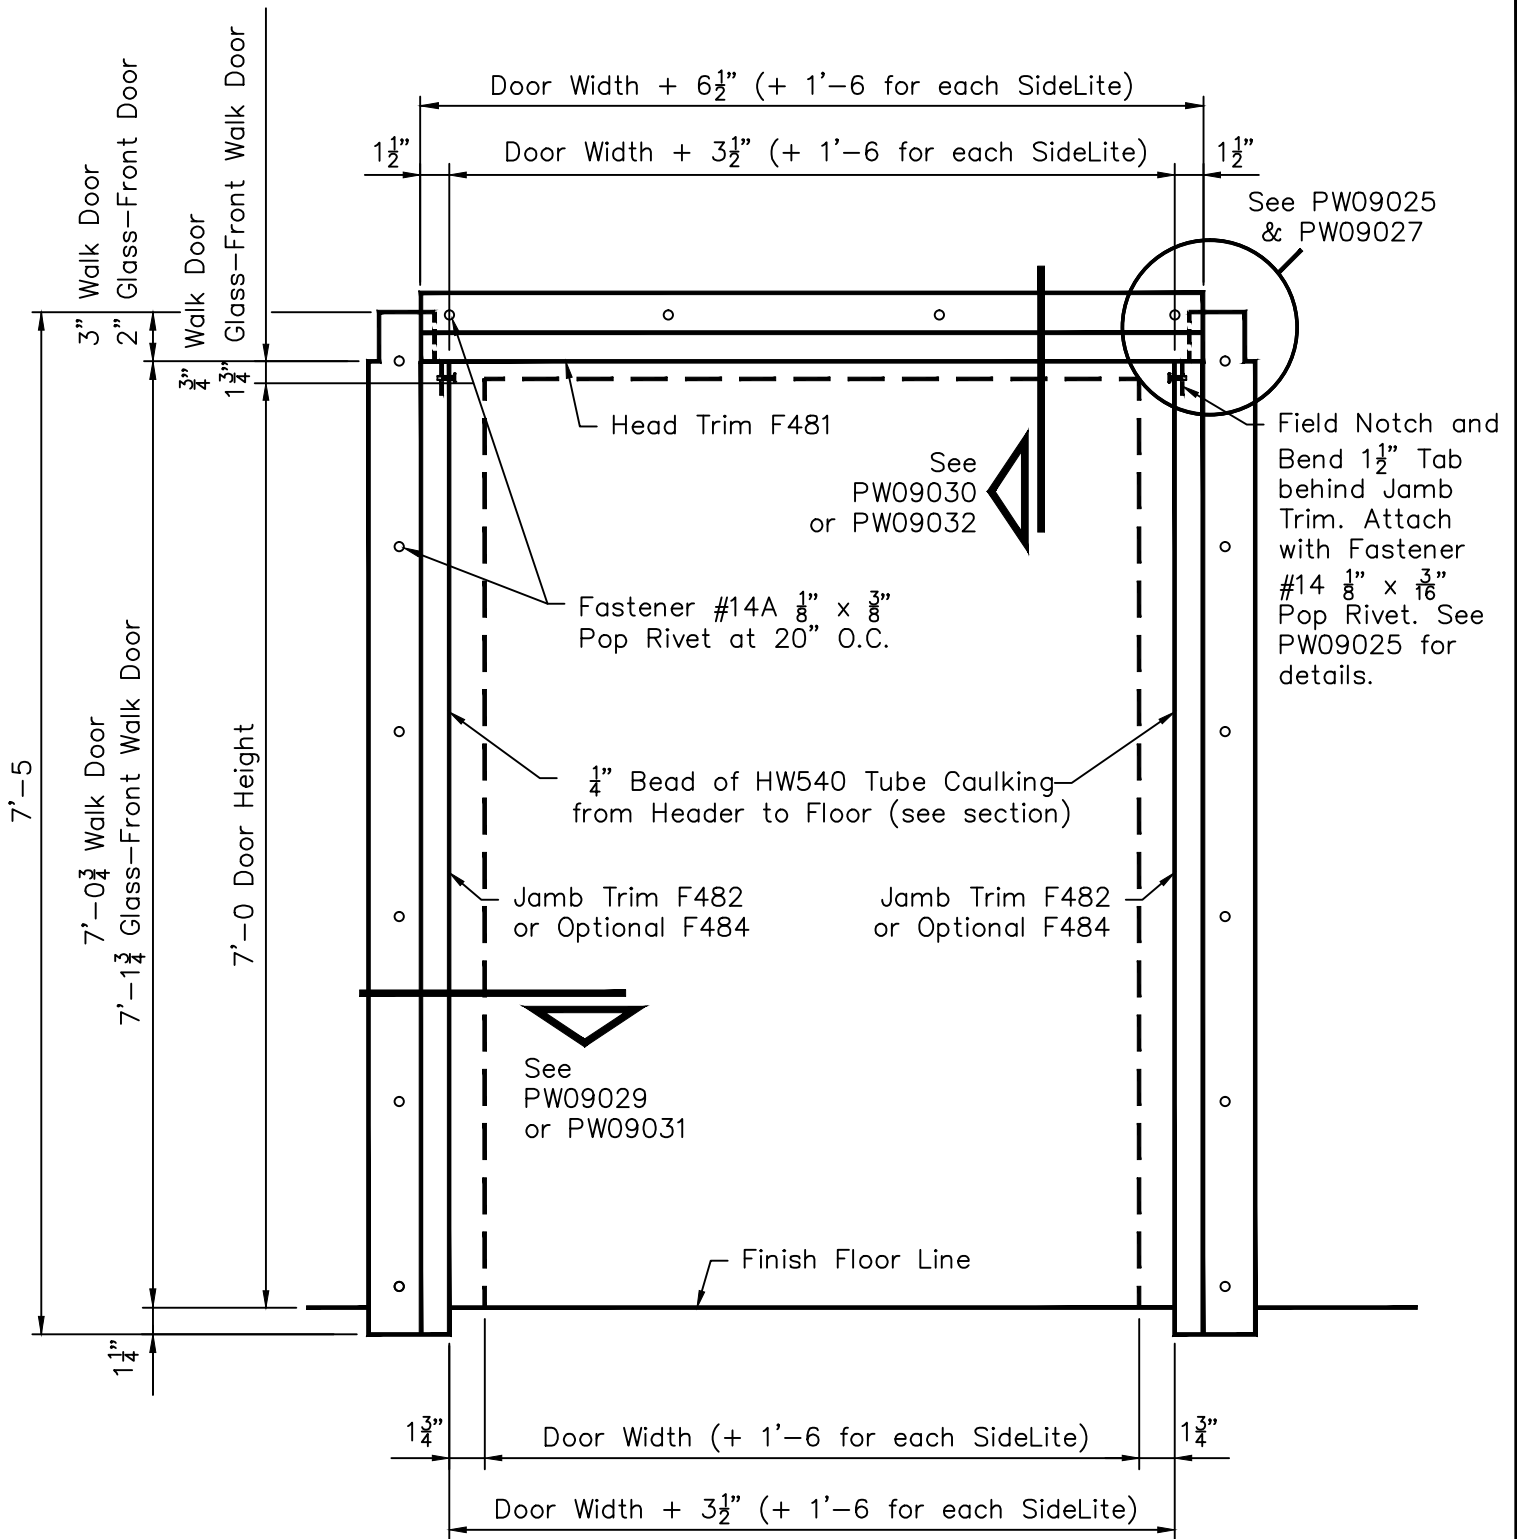

PBR Wall Panel - Walk Door & Glass-Front Walk Door

Trim Installation with Field Notch and Bend Tabs at Head Trim

Note: Trim Installation can be done by Field Notch Panel as shown on PW09022 & PW09023 OR with Field Notch and Bend Tabs at Head Trim as shown on PW09024 & PW09025.

Note: All trim is to be installed BEFORE blanket insulation is applied to walls.

Note: Field measure Door Width and Height before making field cuts and adjust cut dimensions accordingly.