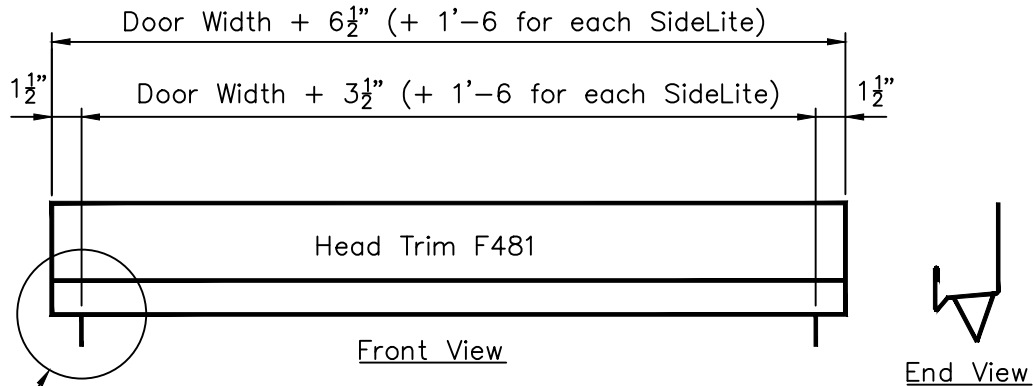

PBR Wall Panel - Walk Door & Glass-Front Walk Door

Field Notch and Bend Tabs at Head Trim

Note: Trim Installation can be done by Field Notch Panel as shown on PW09022 & PW09023 OR with Field Notch and Bend Tabs at Head Trim as shown on PW09024 & PW09025.

See End Cut Detail

Note: All trim is to be installed BEFORE blanket insulation is applied to walls

Note: Panel position is shown with Panel Rib and Door on 1'-0 module. Location of Rib may vary depending on the Door Width and location. Field measure before cutting Panel and Trim.