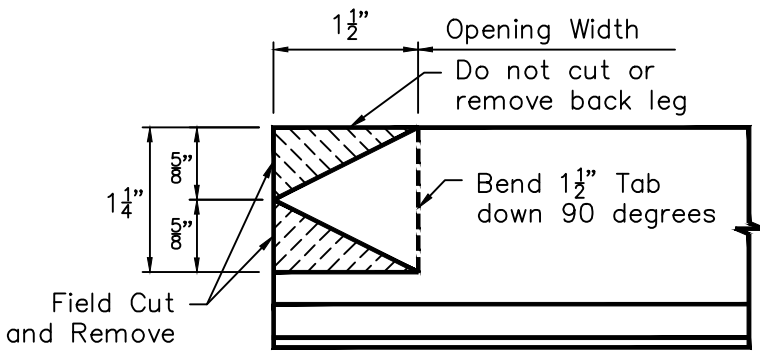

PBR Wall Panel - Walk Door & Glass-Front Walk Door

Field Notch and Bend Tabs at Head Trim

Note: Trim Installation can be done by Field Notch Panel as shown on PW09022 & PW09023 OR with Field Notch and Bend Tabs at Head Trim as shown on PW09024 & PW09025.

See End Cut Detail

Note: All trim is to be installed BEFORE blanket insulation is applied to walls

Note: Panel position is shown with Panel Rib and Door on 1'-0 module. Location of Rib may vary depending on the Door Width and location. Field measure before cutting Panel and Trim.