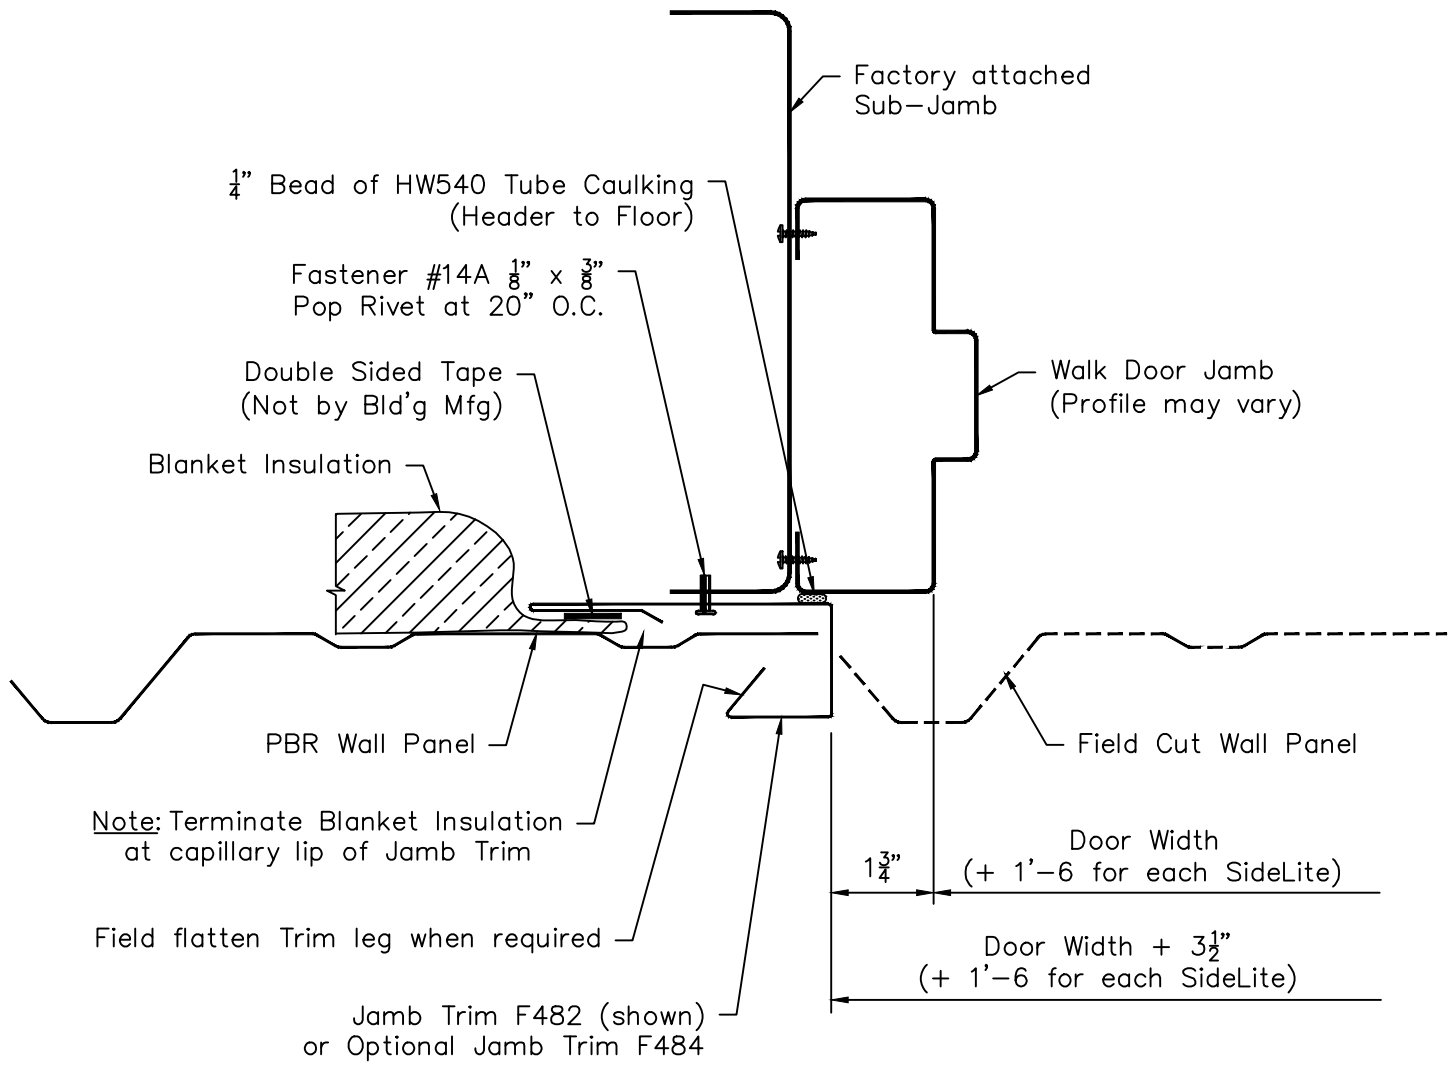

PBR Wall Panel - Preassembled Walk Door & Glass-Front Walk Door Jamb Trim Installation

Page
PW09029

Date
Dec '11

Rev.
00

Note: All trim is to be installed BEFORE blanket insulation is applied to walls.

Note: Panel position is shown with Panel Rib and Door on 1'-0" module. Location of Rib may vary depending on the Door Width and location. Field measure before cutting Panel and Trim.