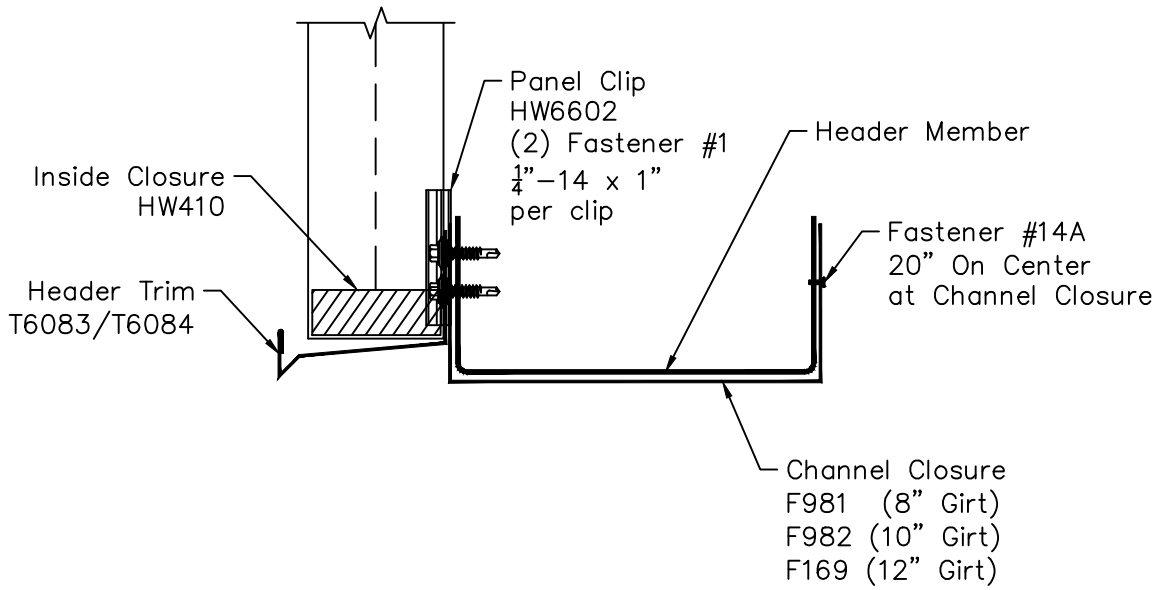

ShadowRib Framed Opening Header and Sill

Page
SR03002

Date
Jul '11

Rev.
01

Section Thru Header

Section Thru Sill