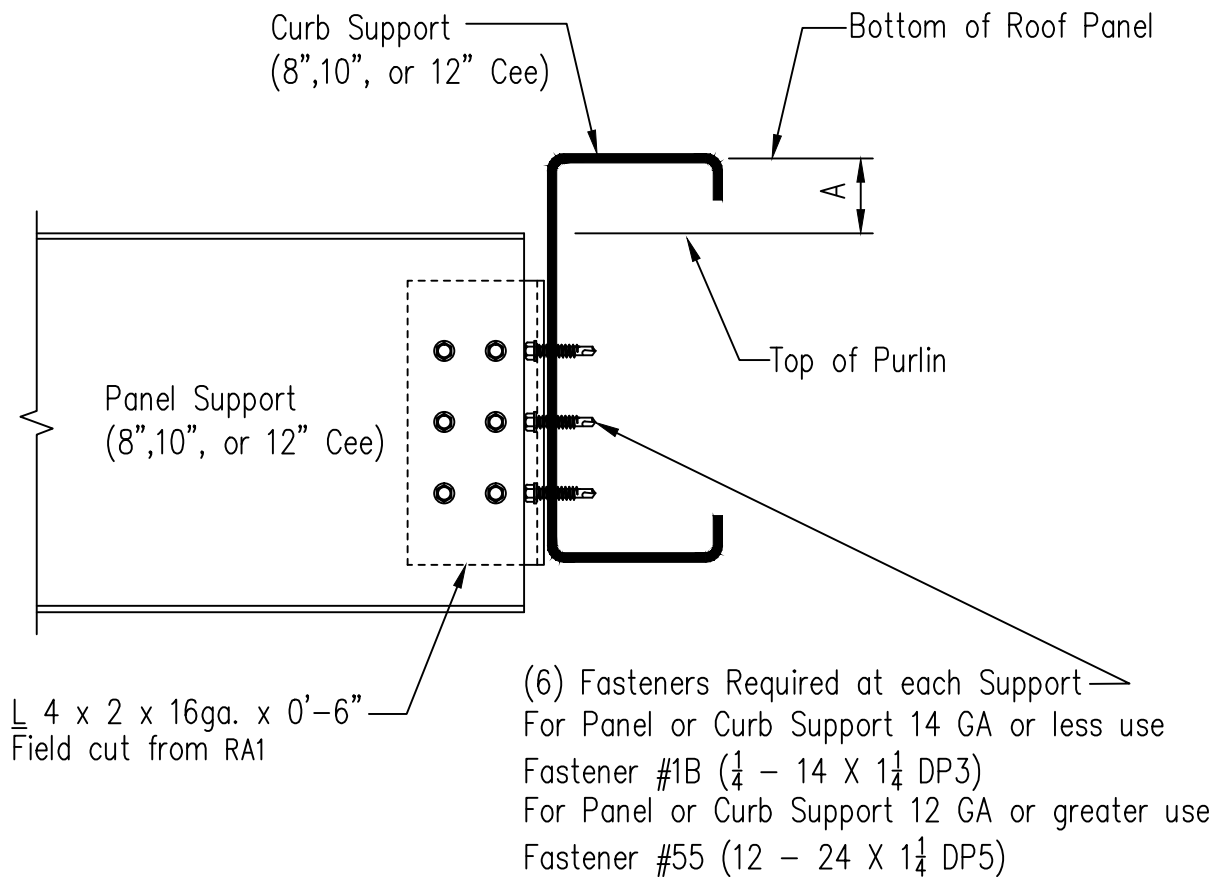

Roof	Clip	A
DL	Hi-Thermal	2"
UD/DL	High	1 3/8"
UD/DL	Low	3/8"
BL/SL	High	1"
BL/SL	Low	3/8"

Single Curb Support Framing

Panel Support to Curb Support

NOTE: These drawings are intended to depict general installation of item(s) described above. Some item(s) may have been omitted for clarity of presentation. Consult your erection manual or additional SD-Sheets for further guidelines and/or clarifications.

DRAWING NO.

SD444D