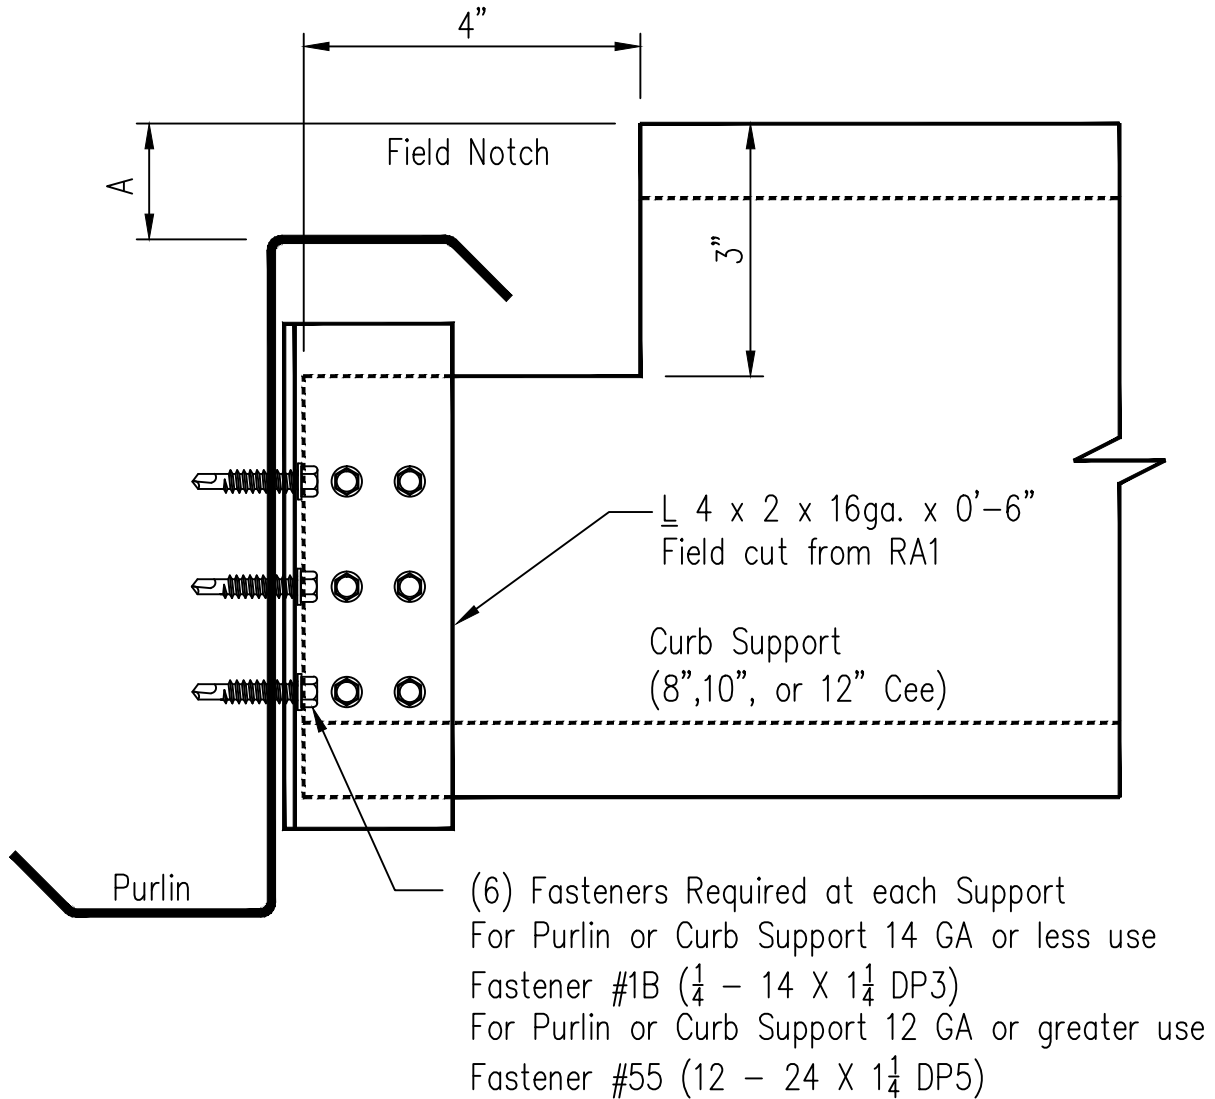

Roof	Clip	A
DL	Hi-Thermal	2"
UD/DL	High	1 3/8"
UD/DL	Low	3/8"
BL/SL	High	1"
BL/SL	Low	3/8"

## Single Curb Support Framing

### Curb Support to Purlin

NOTE: These drawings are intended to depict general installation of item(s) described above. Some item(s) may have been omitted for clarity of presentation. Consult your erection manual or additional SD-Sheets for further guidelines and/or clarifications.

DRAWING NO.

SD444E