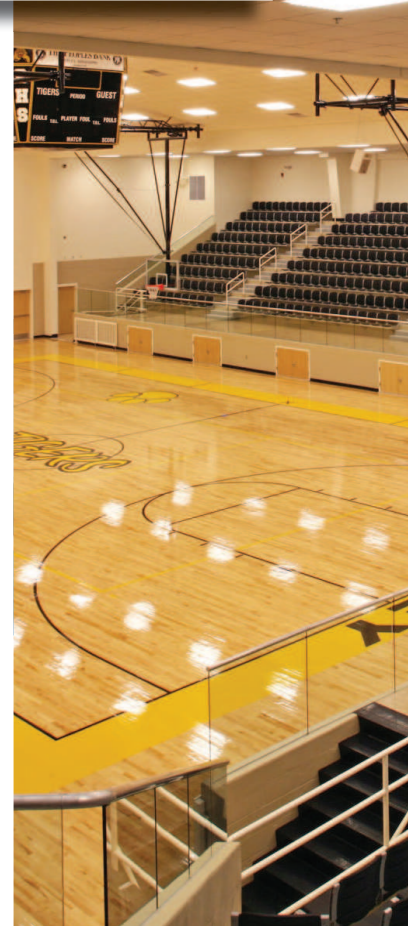

Functionality

with uncommonly beautiful design

Star Building Systems
RECREATION FACILITIES