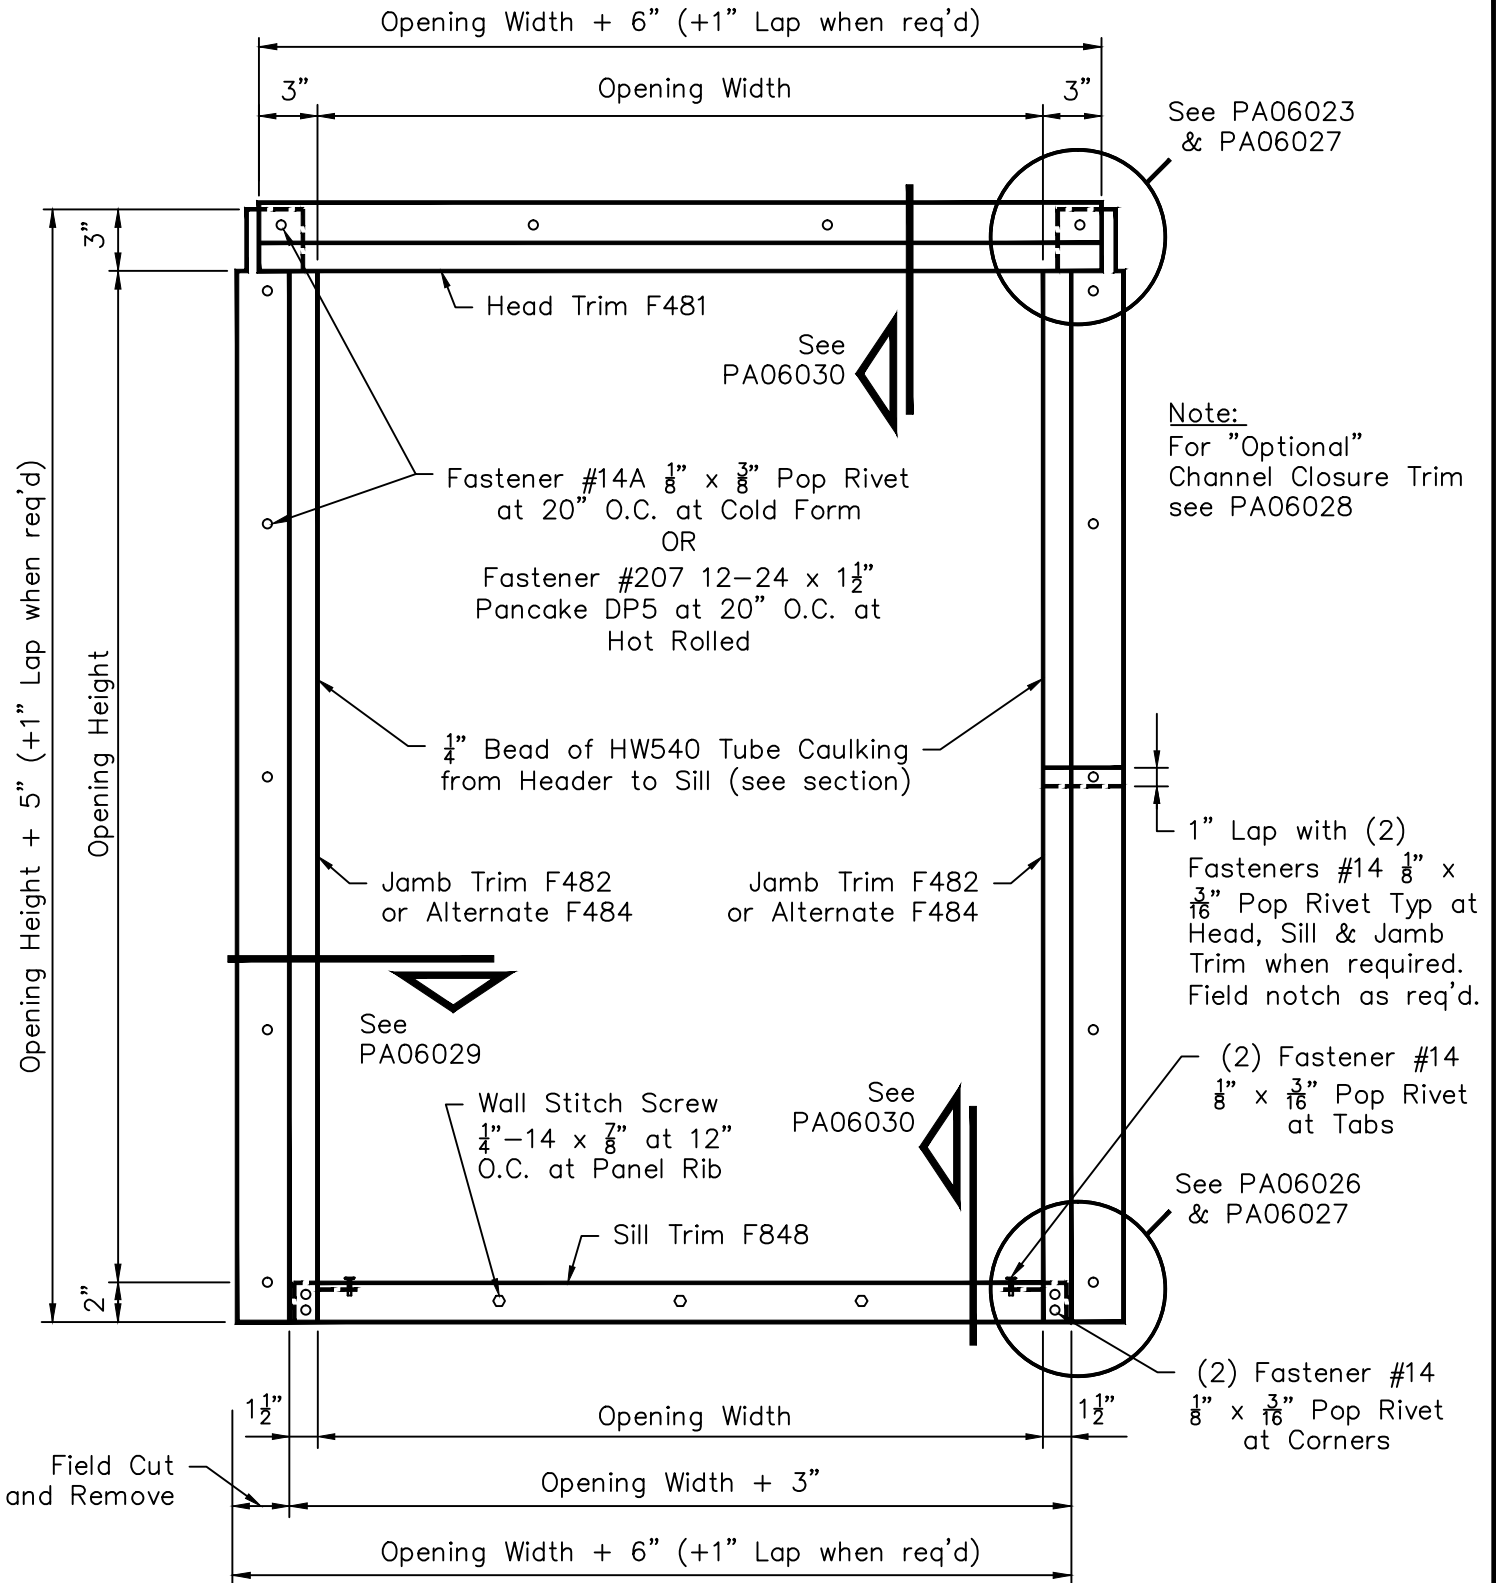

AVP / PBA Wall Panel - Four Sided Framed Opening Trim Installation with Field Notch Panel at Head Trim

Note: Trim Installation can be done by Field Notch Panel as shown on PA06022 & PA06023
OR with Field Notch and Bend Tabs at Head Trim as shown on PA06024 & PA06025.

Note: All trim is to be installed BEFORE blanket insulation is applied to walls.

Note: Field measure Opening Width and Height before making field cuts and adjust cut dimensions accordingly.