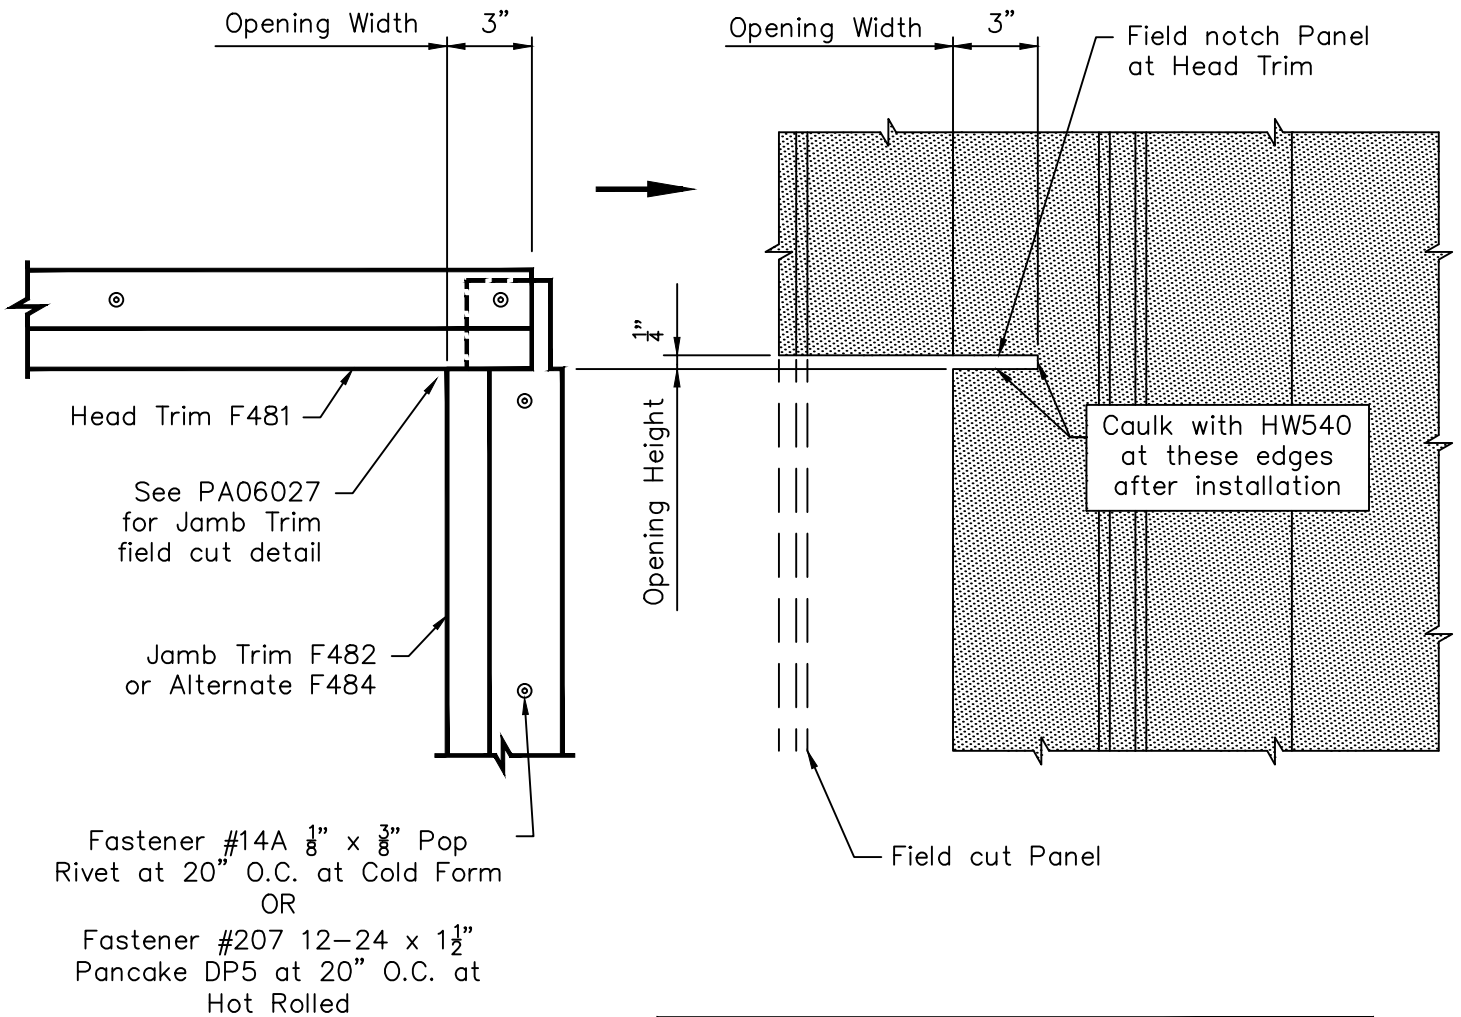

AVP / PBA Wall Panel - Four Sided Framed Opening

Field Notch Panel at Head Trim

Note: Trim Installation can be done by Field Notch Panel as shown on PA06022 & PA06023
 OR with Field Notch and Bend Tabs at Head Trim as shown on PA06024 & PA06025.

Note: All trim is to be installed BEFORE blanket insulation is applied to walls

Note: Panel position is shown with Panel Rib starting 6" from Steel Line and Opening on 1'-0 module. Location of Panel Rib may vary depending on the Opening Width and location. Field measure before cutting Panel and Trim.