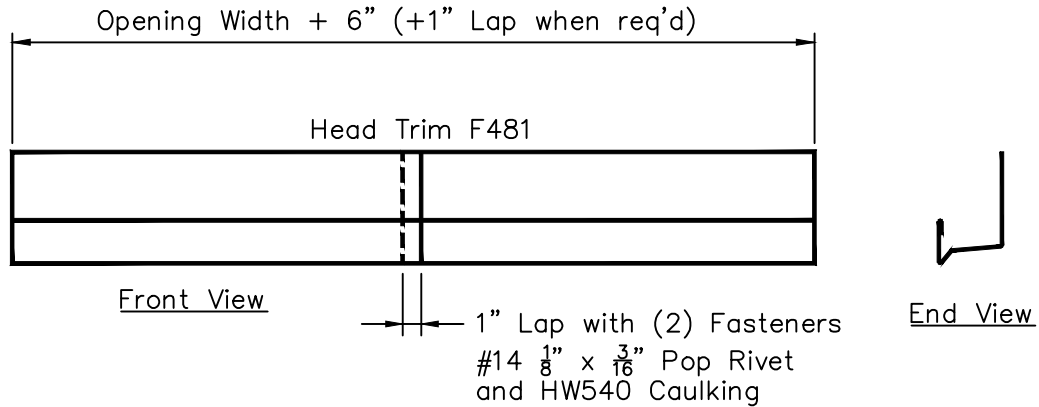

AVP / PBA Wall Panel - Four Sided Framed Opening

Field Notch Panel at Head Trim

Note: Trim Installation can be done by Field Notch Panel as shown on PA06022 & PA06023
 OR with Field Notch and Bend Tabs at Head Trim as shown on PA06024 & PA06025.

Note: All trim is to be installed BEFORE blanket insulation is applied to walls

Note: Panel position is shown with Panel Rib starting 6" from Steel Line and Opening on 1'-0 module. Location of Panel Rib may vary depending on the Opening Width and location. Field measure before cutting Panel and Trim.