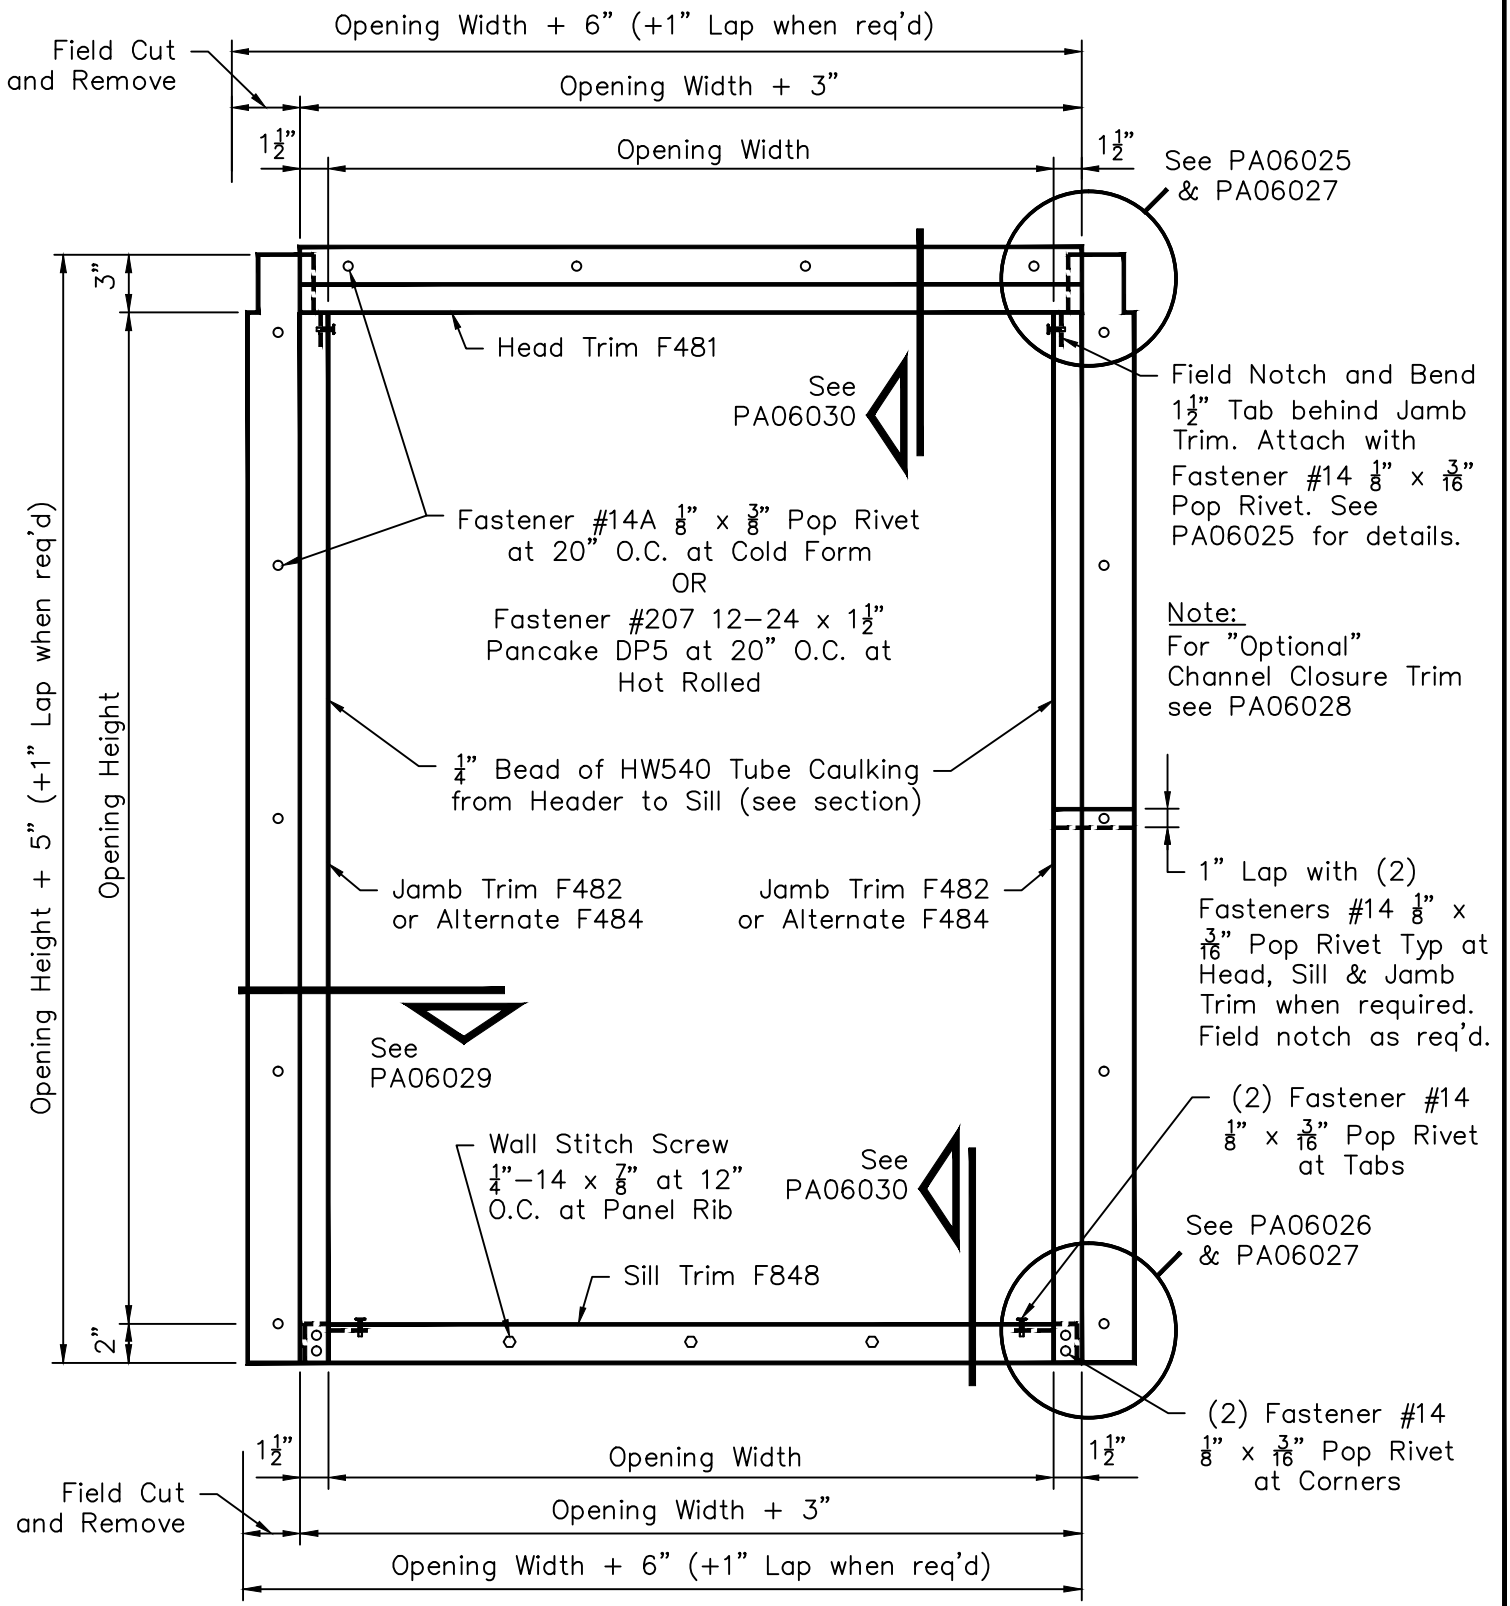

# AVP / PBA Wall Panel - Four Sided Framed Opening Trim Installation with Field Notch and Bend Tabs at Head Trim

**Note:** Trim Installation can be done by Field Notch Panel as shown on PA06022 & PA06023  
OR with Field Notch and Bend Tabs at Head Trim as shown on PA06024 & PA06025.

**Note:** All trim is to be installed BEFORE blanket insulation is applied to walls.

**Note:** Field measure Opening Width and Height before making field cuts and adjust cut dimensions accordingly.