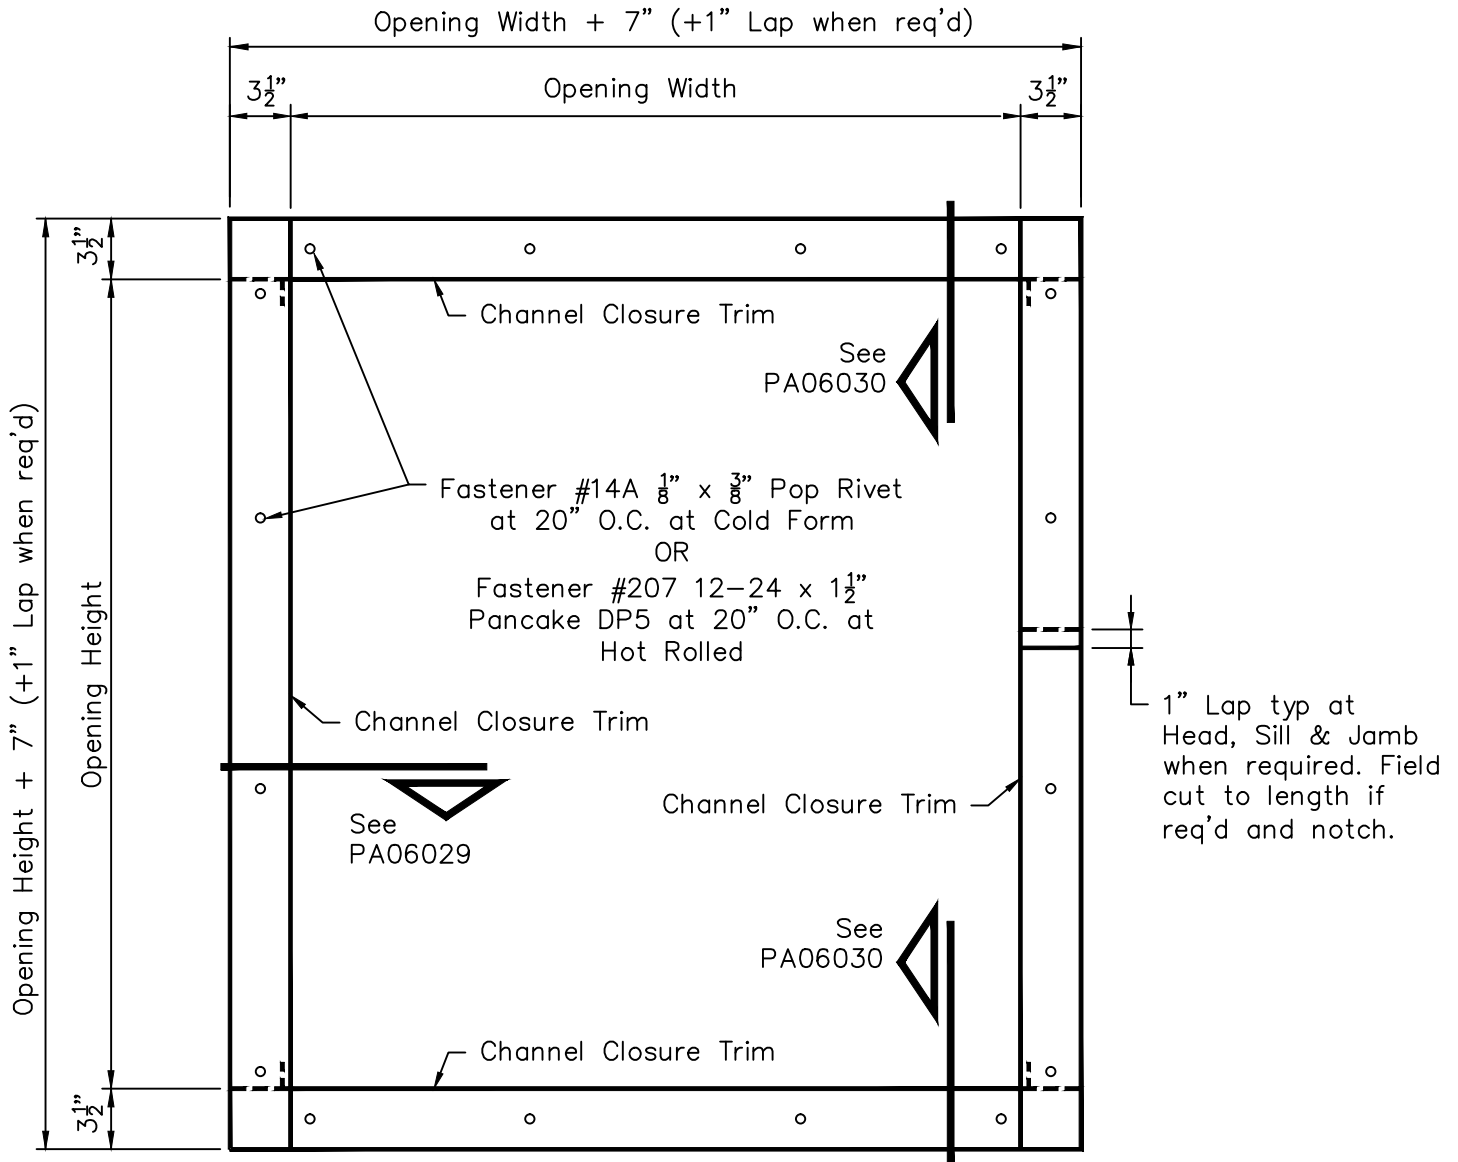

# AVP / PBA Wall Panel - Four Sided Framed Opening "Optional" Channel Closure Trim

### Channel Closure Trim Piece Mark

- F981 - 8" member
- F2994 - 8 1/4" member
- F2991 - 8 1/2" member
- F2992 - 8 3/4" member
- F982 - 10" member
- F2993 - 10 1/4" member
- F169 - 12" member
- F2995 - 12 1/4" member

**Note:** All trim is to be installed BEFORE blanket insulation is applied to walls.

**Note:** Field measure Opening Width and Height before making field cuts and adjust cut dimensions accordingly.