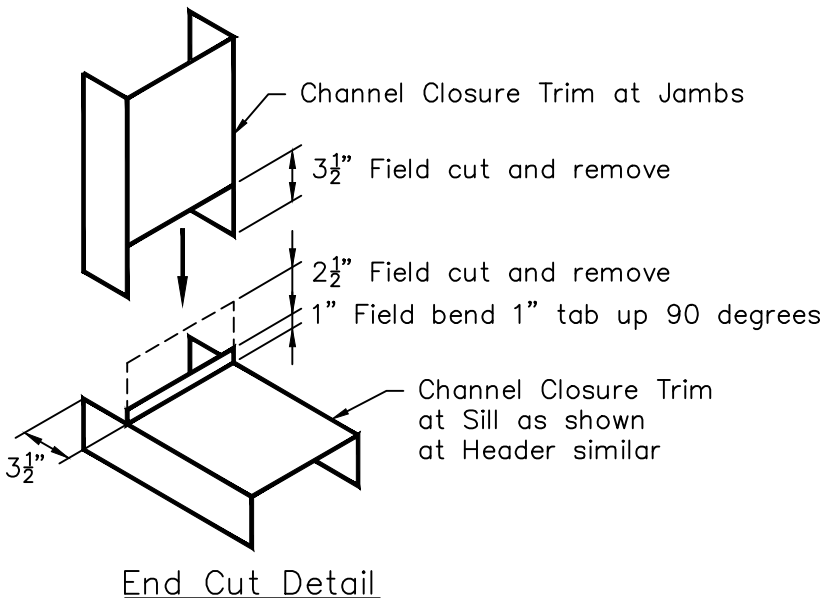

# AVP / PBA Wall Panel - Four Sided Framed Opening "Optional" Channel Closure Trim

### Channel Closure Trim Piece Mark

- F981 - 8" member
- F2994 - 8 1/4" member
- F2991 - 8 1/2" member
- F2992 - 8 3/4" member
- F982 - 10" member
- F2993 - 10 1/4" member
- F169 - 12" member
- F2995 - 12 1/4" member

**Note:** All trim is to be installed BEFORE blanket insulation is applied to walls.

**Note:** Field measure Opening Width and Height before making field cuts and adjust cut dimensions accordingly.