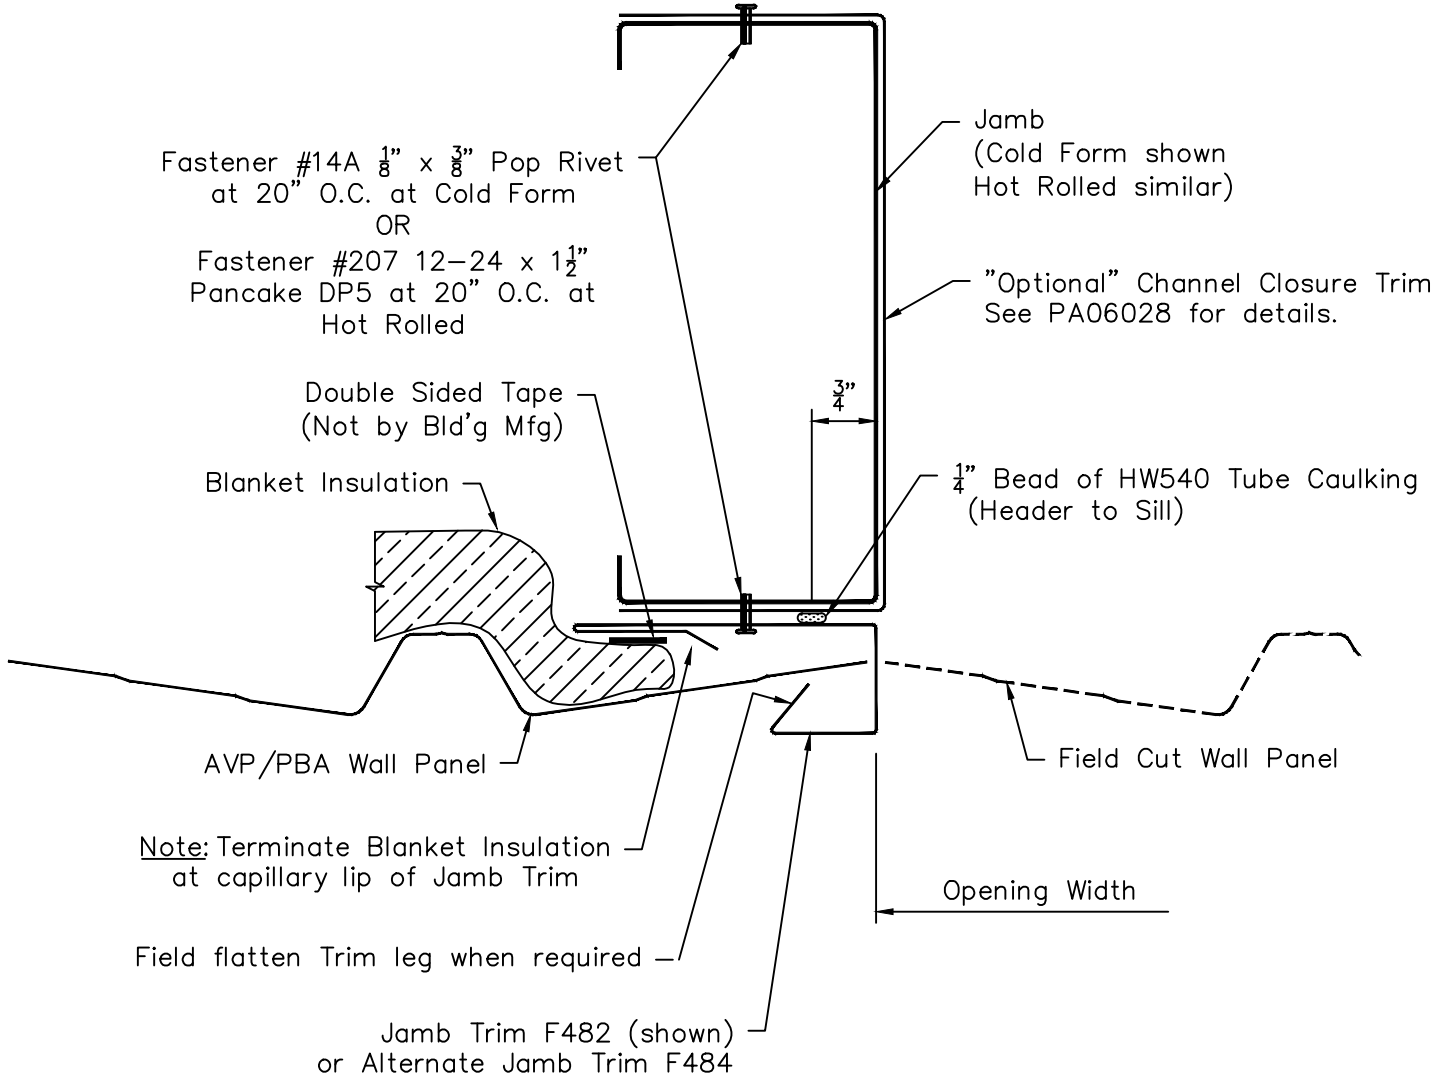

AVP / PBA Wall Panel - Four Sided Framed Opening Jamb Trim Installation

Note: All trim is to be installed BEFORE blanket insulation is applied to walls

Note: Panel position is shown with Panel Rib starting 6" from Steel Line and Opening on 1'-0 module. Location of Panel Rib may vary depending on the Opening Width and location. Field measure before cutting Panel and Trim.