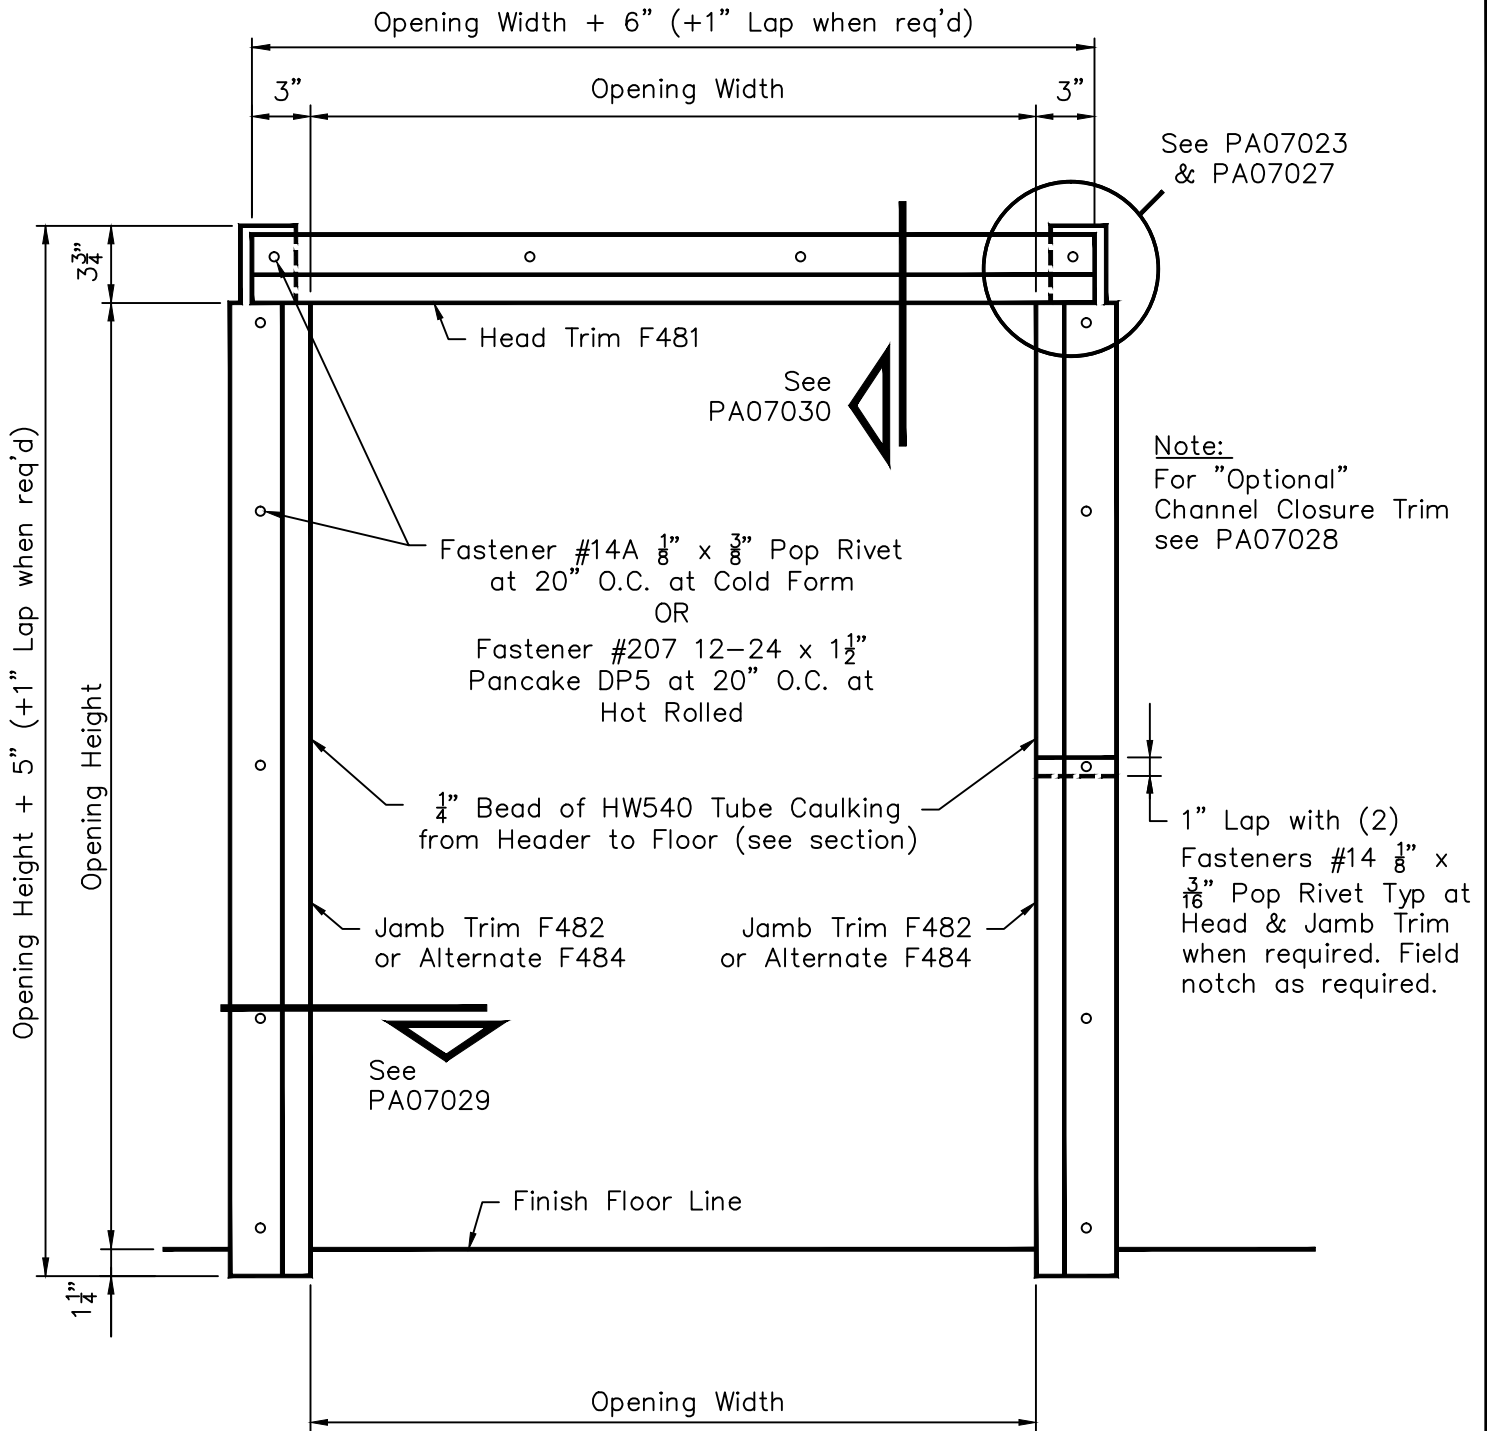

AVP / PBA Wall Panel - Three Sided Framed Opening Trim Installation with Field Notch Panel at Head Trim

Page
PA07022

Date
Mar '13

Rev.
01

Note: Trim Installation can be done by Field Notch Panel as shown on PA07022 & PA07023
OR with Field Notch and Bend Tabs at Head Trim as shown on PA07024 & PA07025.

Note: All trim is to be installed BEFORE blanket insulation is applied to walls.

Note: Field measure Opening Width and Height before making field cuts and adjust cut dimensions accordingly.