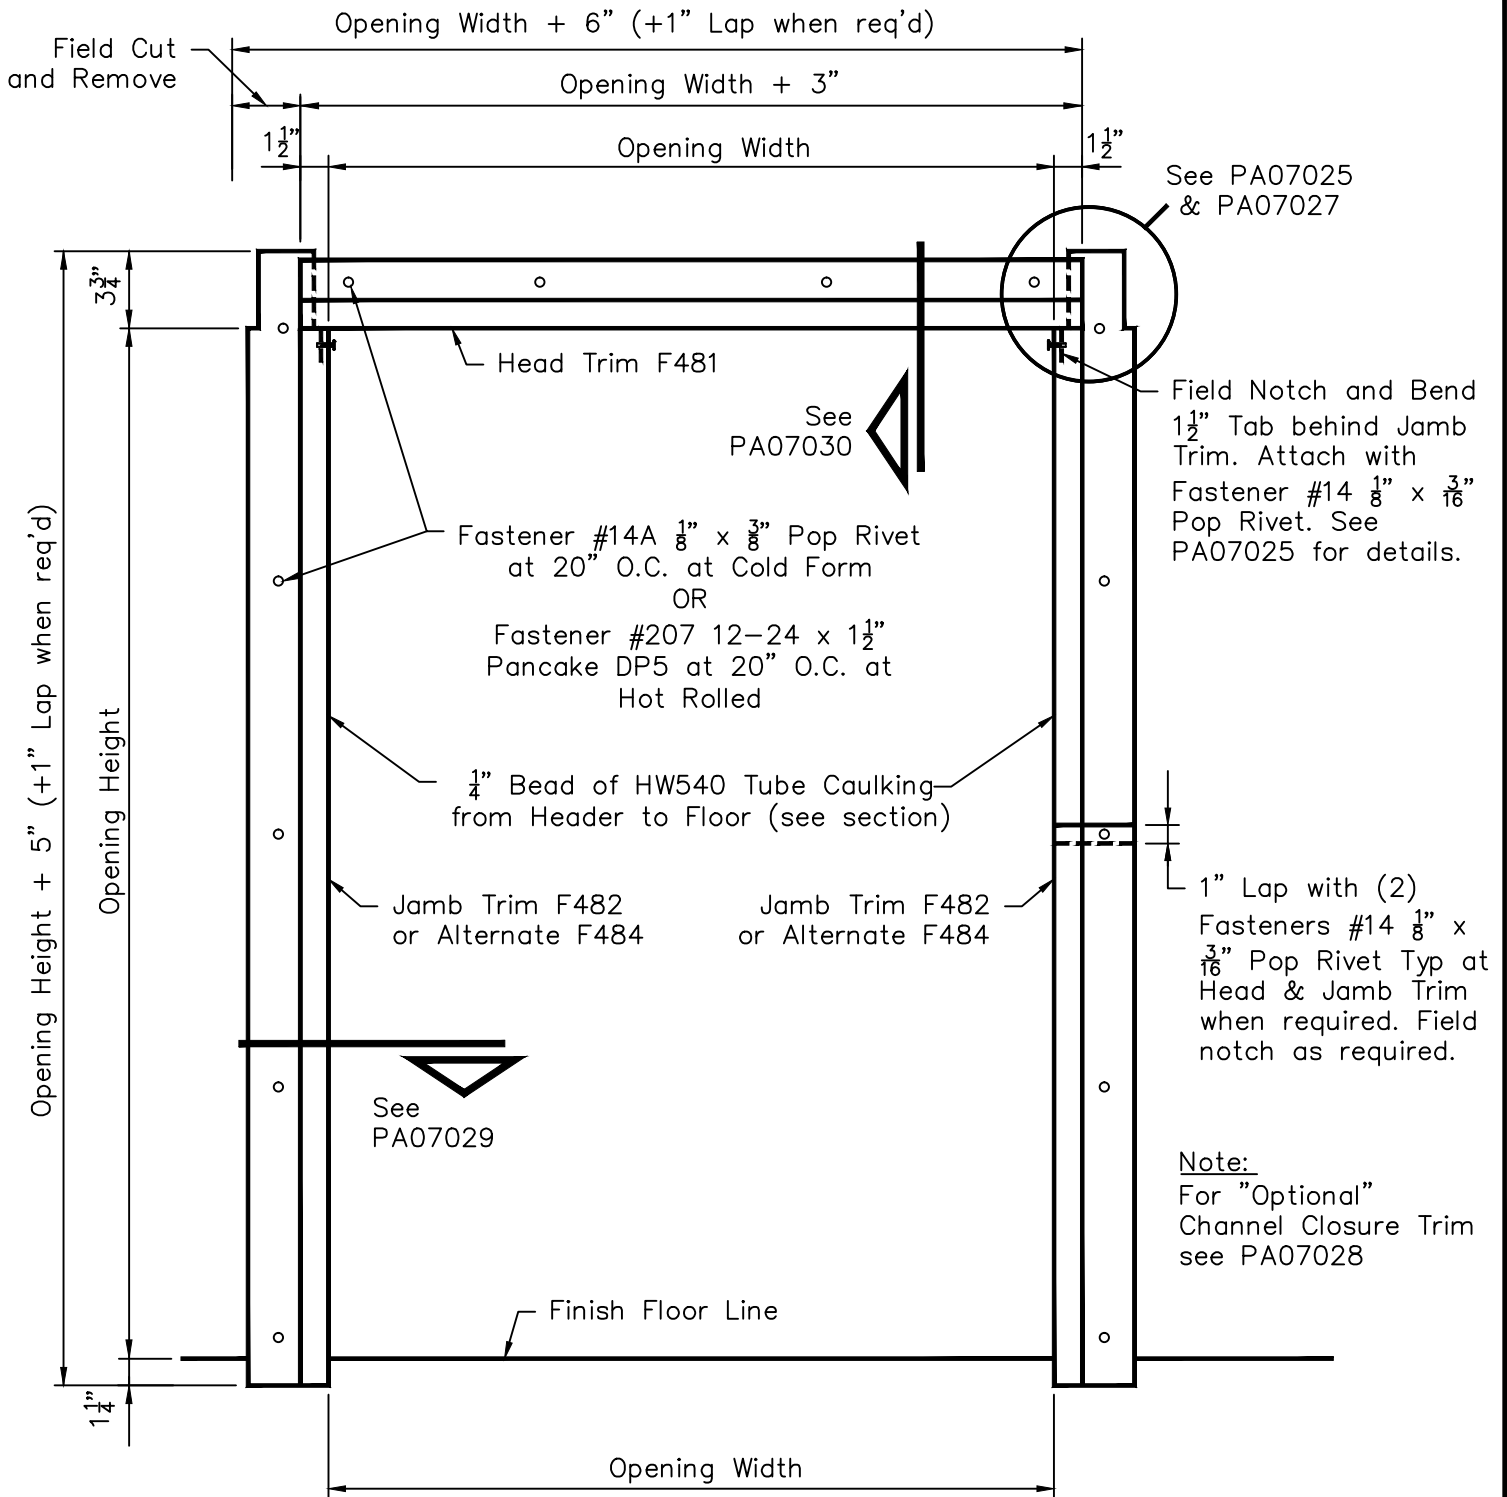

AVP / PBA Wall Panel - Three Sided Framed Opening

Trim Installation with Field Notch and Bend Tabs at Head Trim

Page
PA07024

Date
Mar '13

Rev.
01

Note: Trim Installation can be done by Field Notch Panel as shown on PA07022 & PA07023
OR with Field Notch and Bend Tabs at Head Trim as shown on PA07024 & PA07025.

Note: All trim is to be installed BEFORE blanket insulation is applied to walls.

Note: Field measure Opening Width and Height before making field cuts and adjust cut dimensions accordingly.