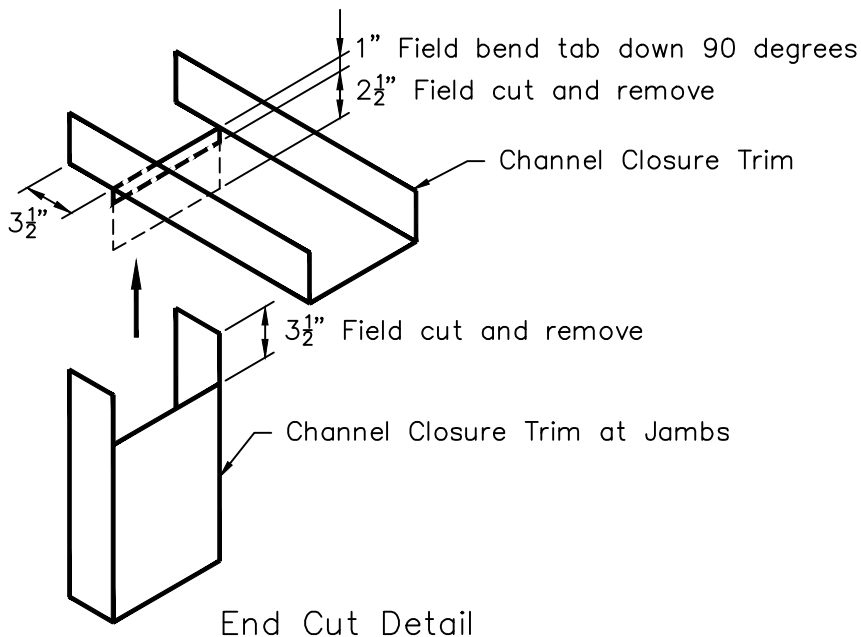

AVP / PBA Wall Panel - Three Sided Framed Opening "Optional" Channel Closure Trim

Channel Closure Trim Piece Mark

- F981 - 8" member
- F2994 - 8 1/4" member
- F2991 - 8 1/2" member
- F2992 - 8 3/4" member
- F982 - 10" member
- F2993 - 10 1/4" member
- F169 - 12" member
- F2995 - 12 1/4" member

Note: All trim is to be installed BEFORE blanket insulation is applied to walls.

Note: Field measure Opening Width and Height before making field cuts and adjust cut dimensions accordingly.