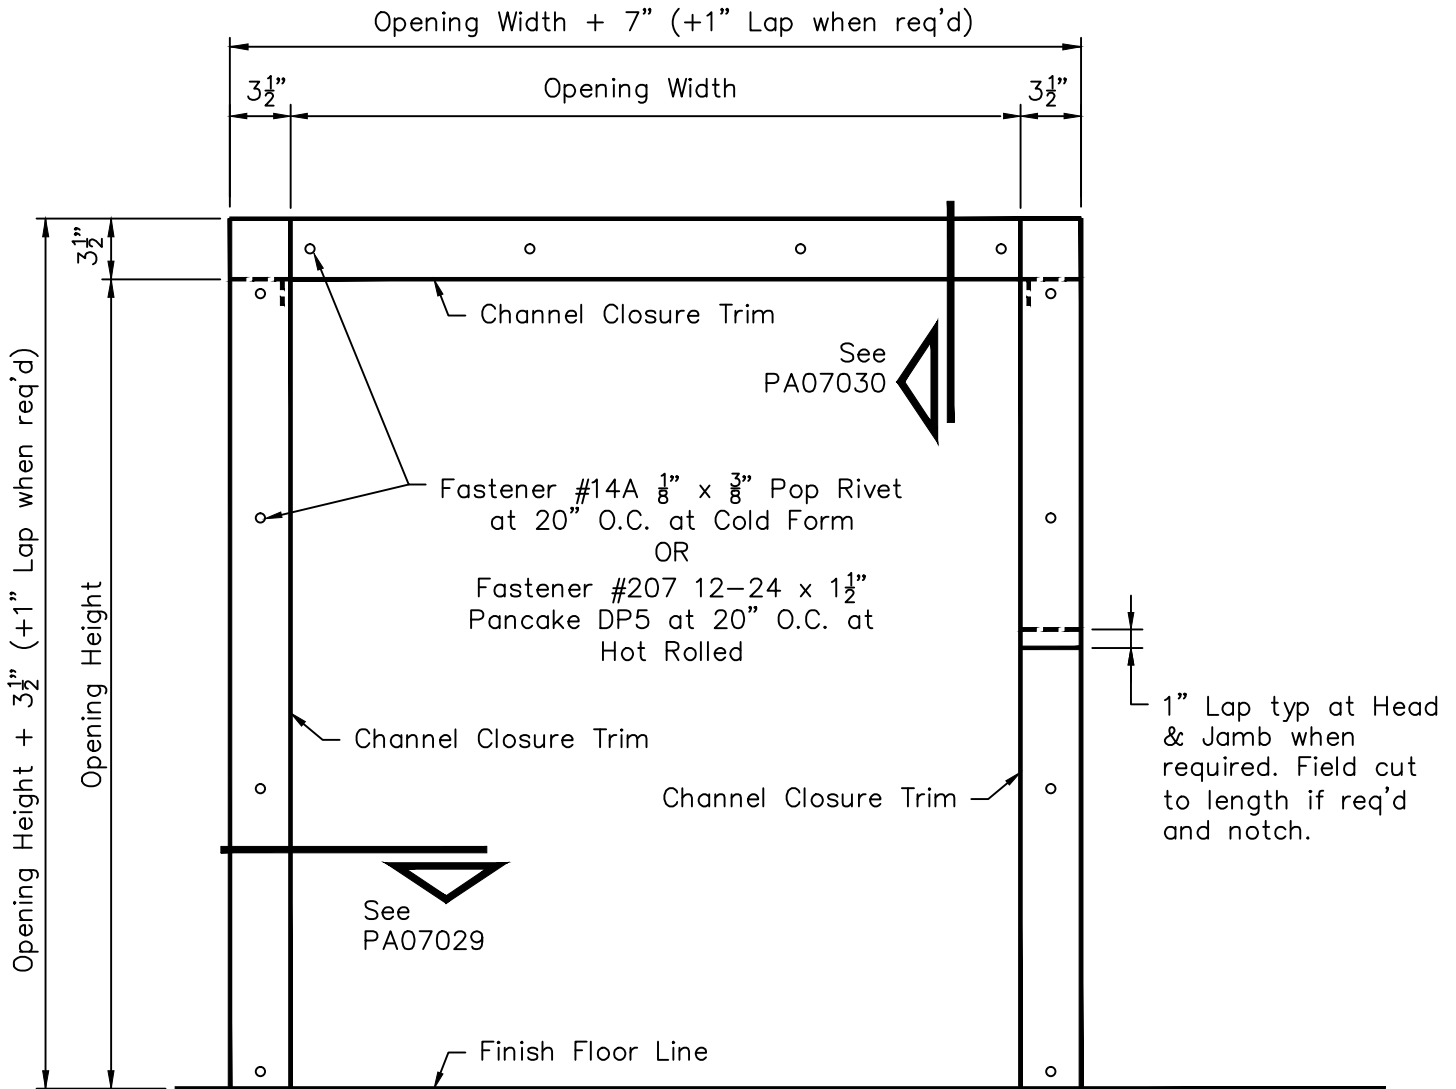

AVP / PBA Wall Panel - Three Sided Framed Opening "Optional" Channel Closure Trim

Channel Closure Trim Piece Mark

- F981 - 8" member
- F2994 - 8 1/4" member
- F2991 - 8 1/2" member
- F2992 - 8 3/4" member
- F982 - 10" member
- F2993 - 10 1/4" member
- F169 - 12" member
- F2995 - 12 1/4" member

Note: All trim is to be installed BEFORE blanket insulation is applied to walls.

Note: Field measure Opening Width and Height before making field cuts and adjust cut dimensions accordingly.