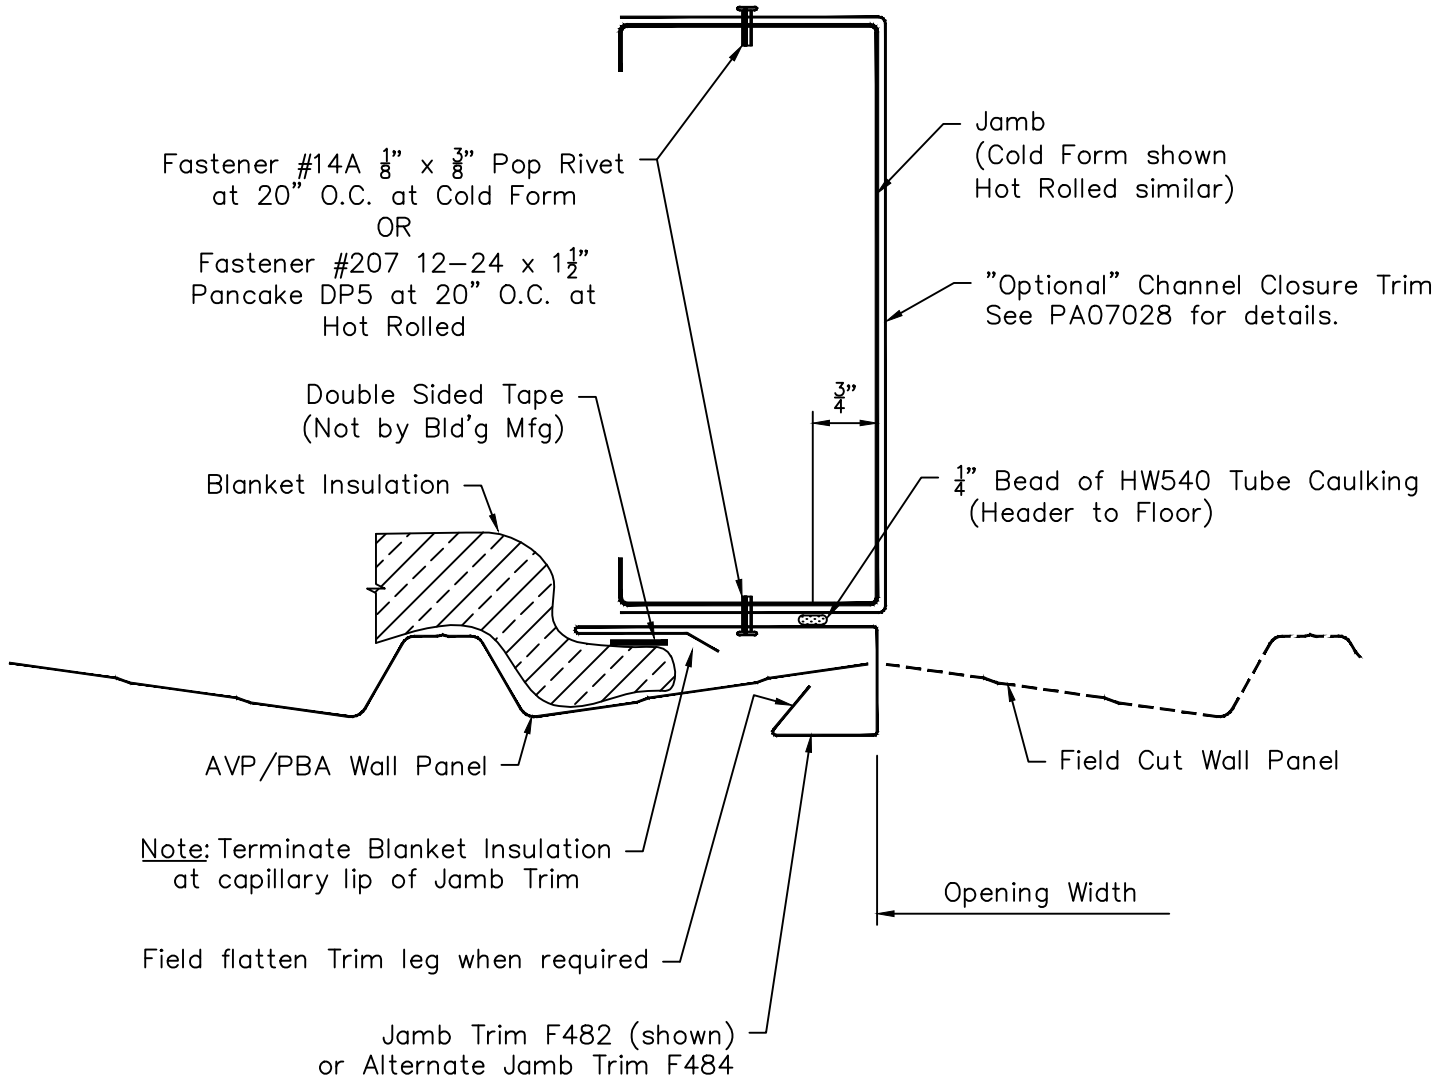

AVP / PBA Wall Panel - Three Sided Framed Opening Jamb Trim Installation

Note: All trim is to be installed BEFORE blanket insulation is applied to walls

Note: Panel position is shown with Panel Rib starting 6" from Steel Line and Opening on 1'-0 module. Location of Panel Rib may vary depending on the Opening Width and location. Field measure before cutting Panel and Trim.