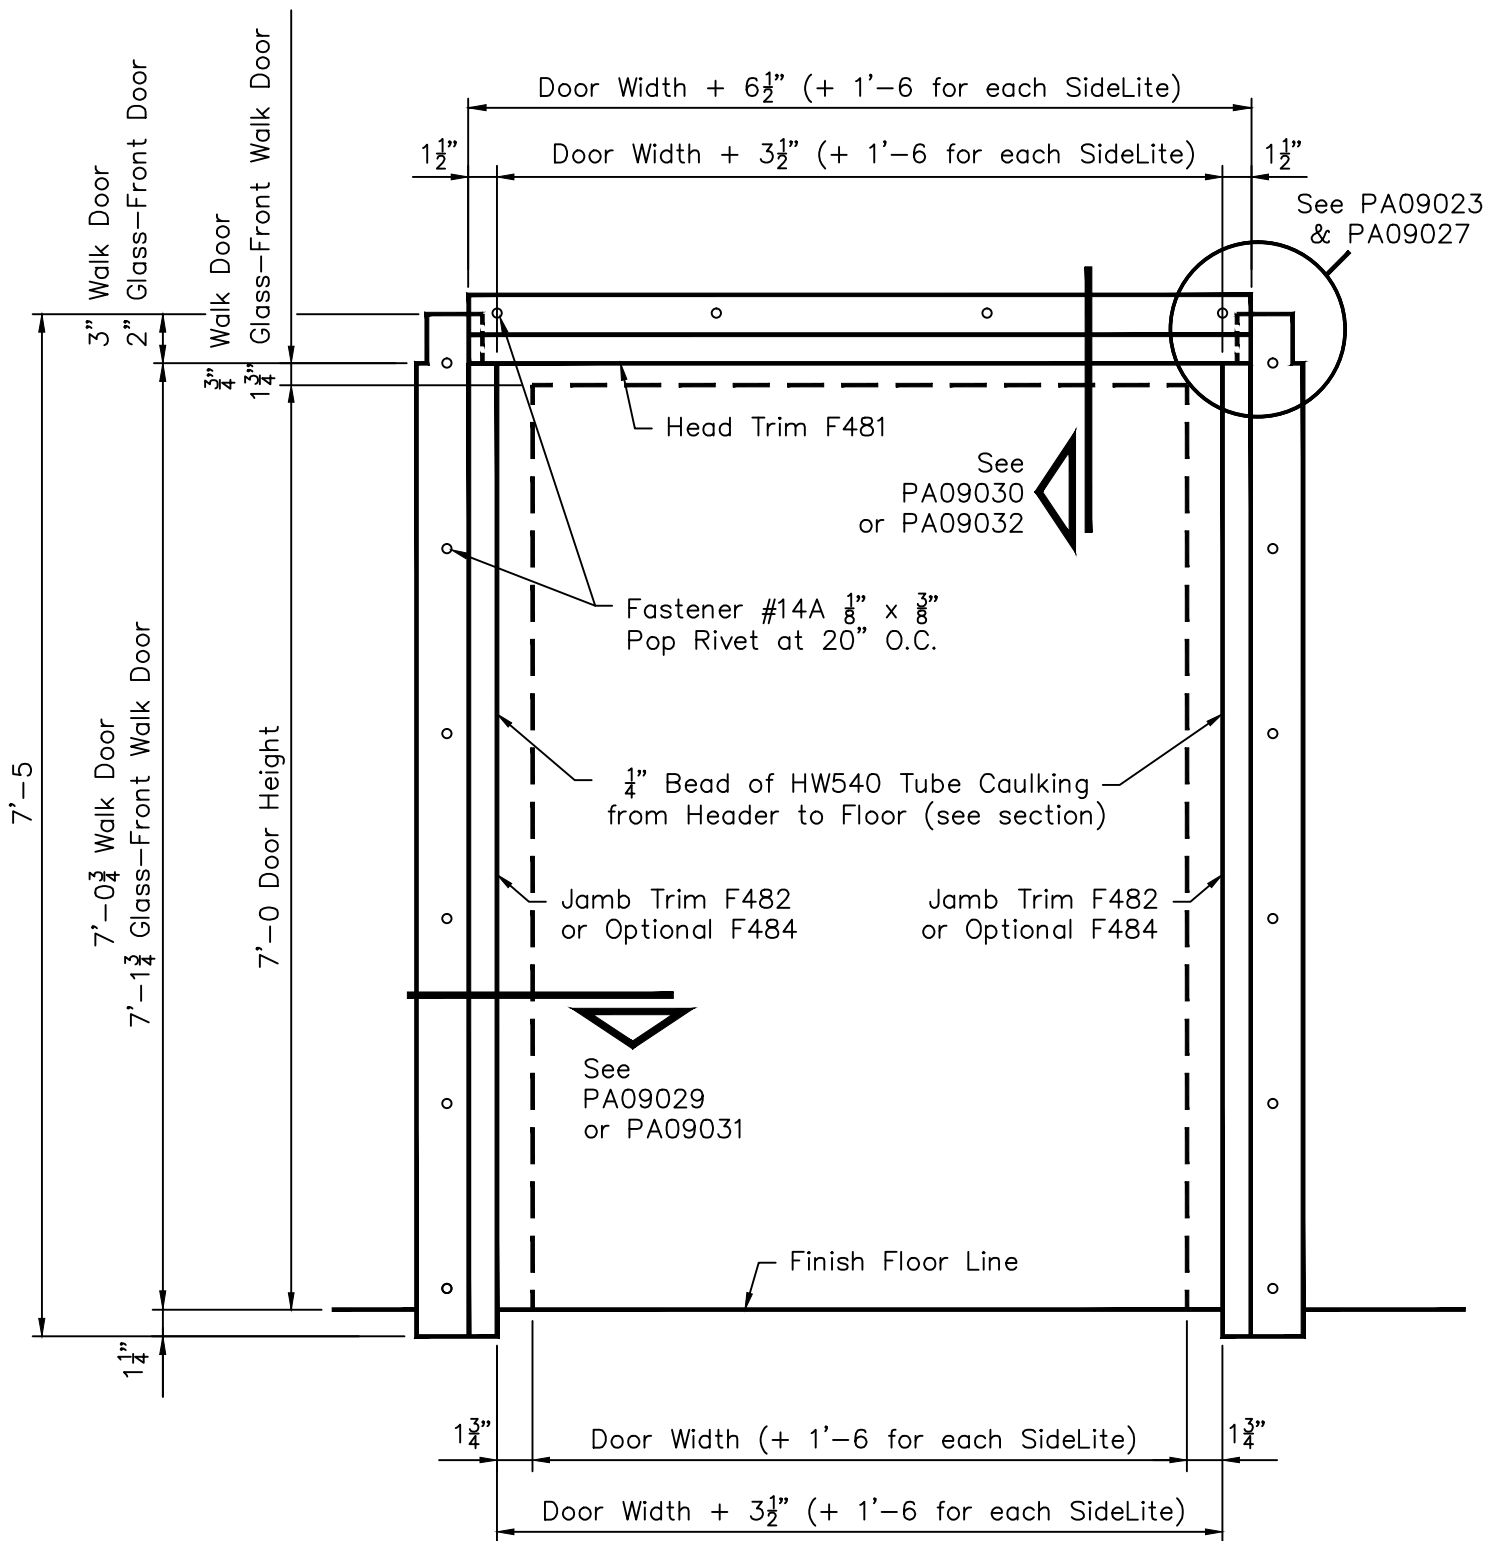

AVP / PBA Wall Panel - Walk Door & Glass-Front Walk Door Trim Installation with Field Notch Panel at Head Trim

Note: Trim Installation can be done by Field Notch Panel as shown on PA09022 & PA09023
OR with Field Notch and Bend Tabs at Head Trim as shown on PA09024 & PA09025.

Note: All trim is to be installed BEFORE blanket insulation is applied to walls.

Note: Field measure Door Width and Height before making field cuts and adjust cut dimensions accordingly.