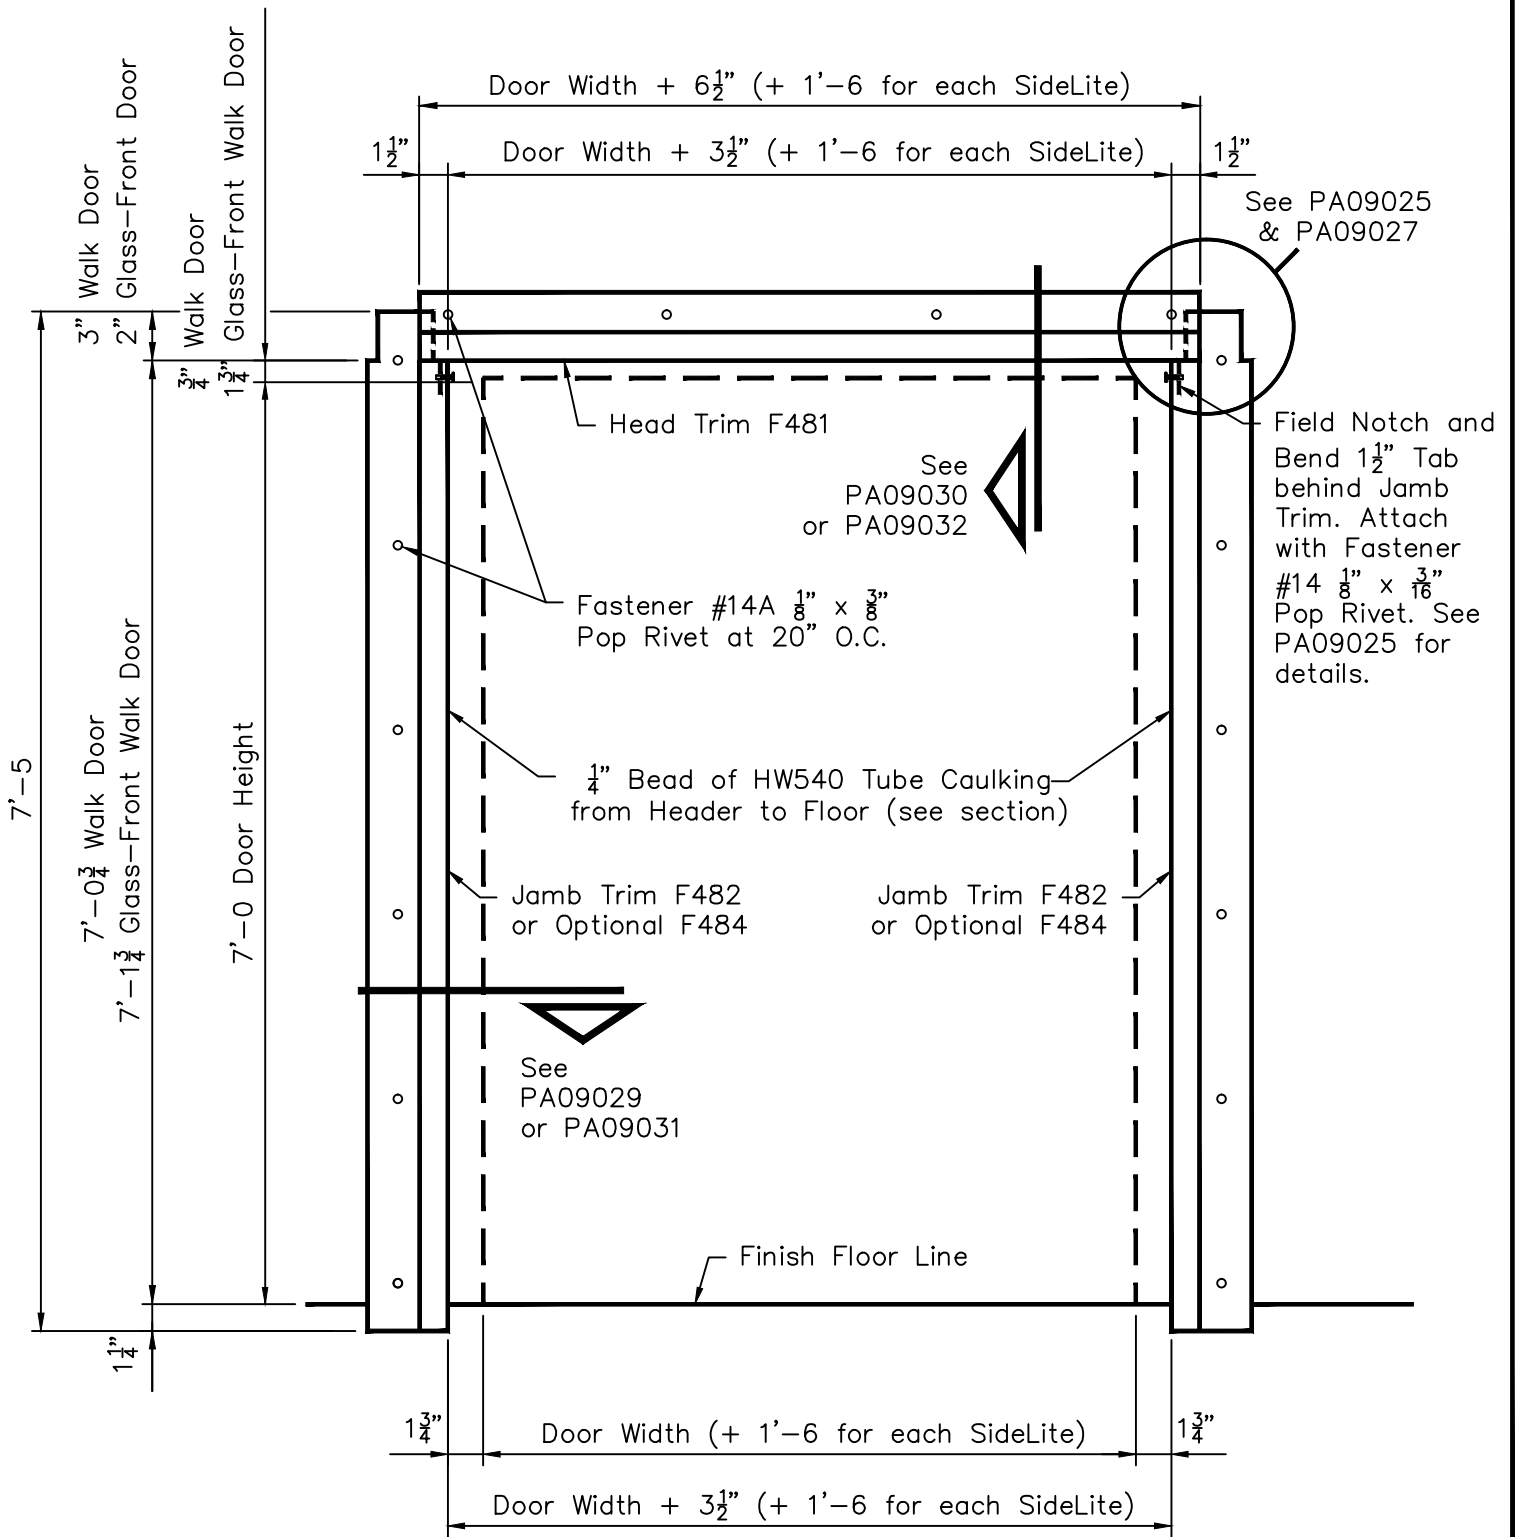

AVP / PBA Wall Panel - Walk Door & Glass-Front Walk Door Trim Installation with Field Notch and Bend Tabs at Head Trim

Note: Trim Installation can be done by Field Notch Panel as shown on PA09022 & PA09023
OR with Field Notch and Bend Tabs at Head Trim as shown on PA09024 & PA09025.

Note: All trim is to be installed BEFORE blanket insulation is applied to walls.

Note: Field measure Door Width and Height before making field cuts and adjust cut dimensions accordingly.