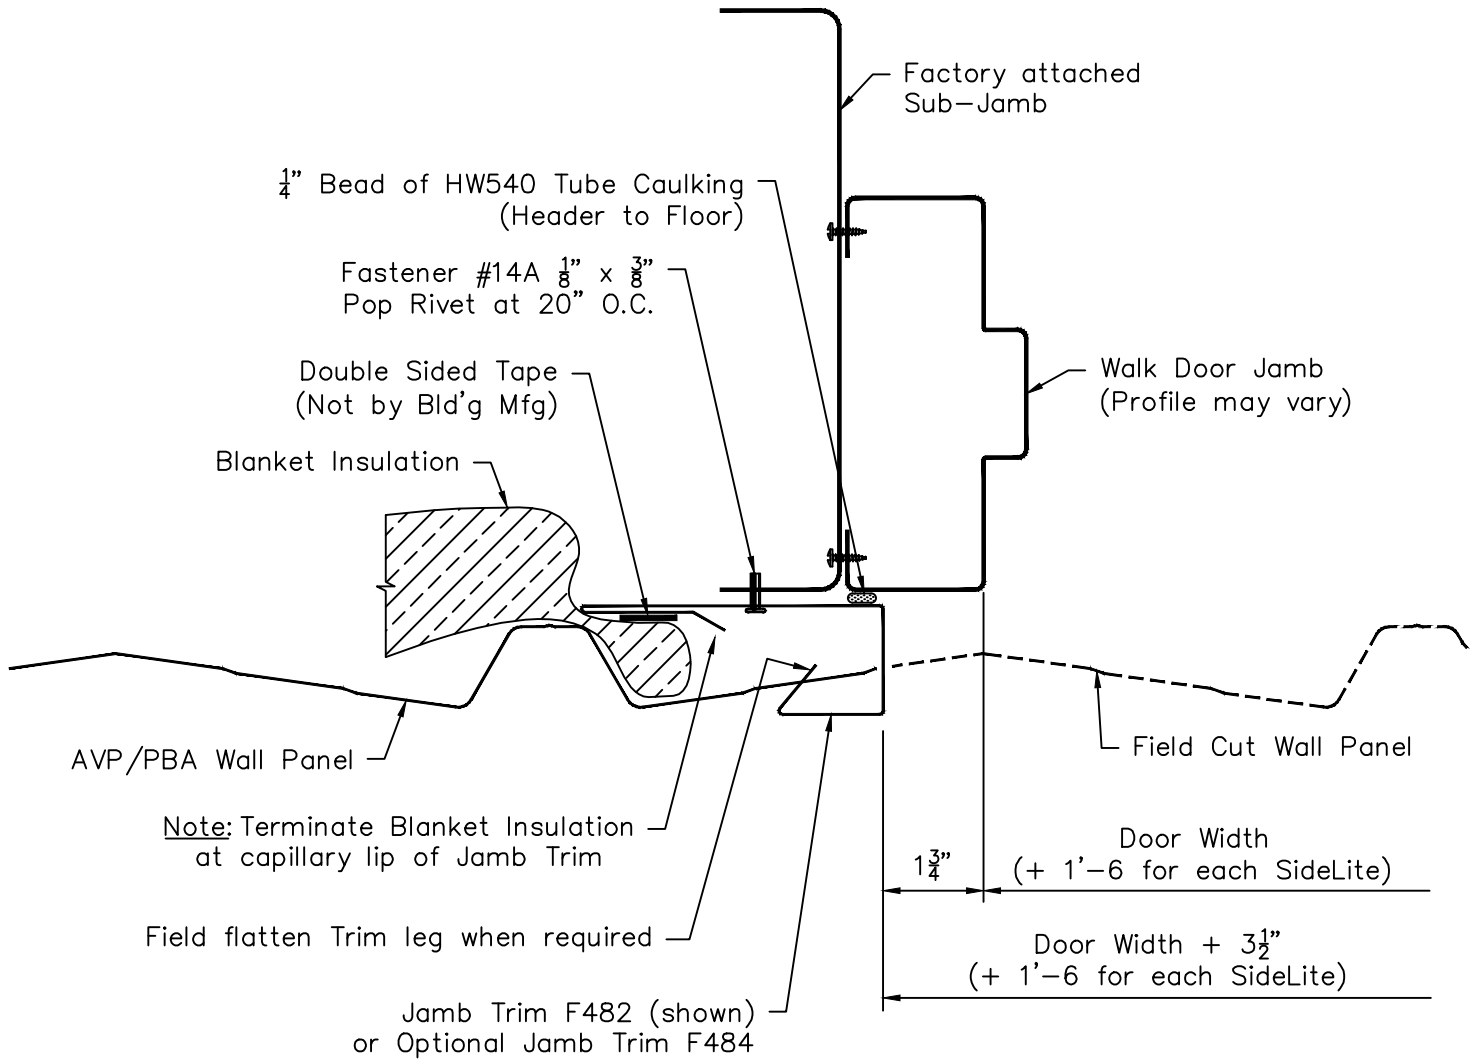

AVP/PBA Panel - Preassembled Walk Door & Glass-Front Walk Door Jamb Trim Installation

Page **PA09029**
Date **Mar '13** Rev. **01**

Note: All trim is to be installed BEFORE blanket insulation is applied to walls

Note: Panel position is shown with Panel Rib starting 6" from Steel Line and Door on 1'-0" module. Location of Panel Rib may vary depending on the Door Width and location. Field measure before cutting Panel and Trim.