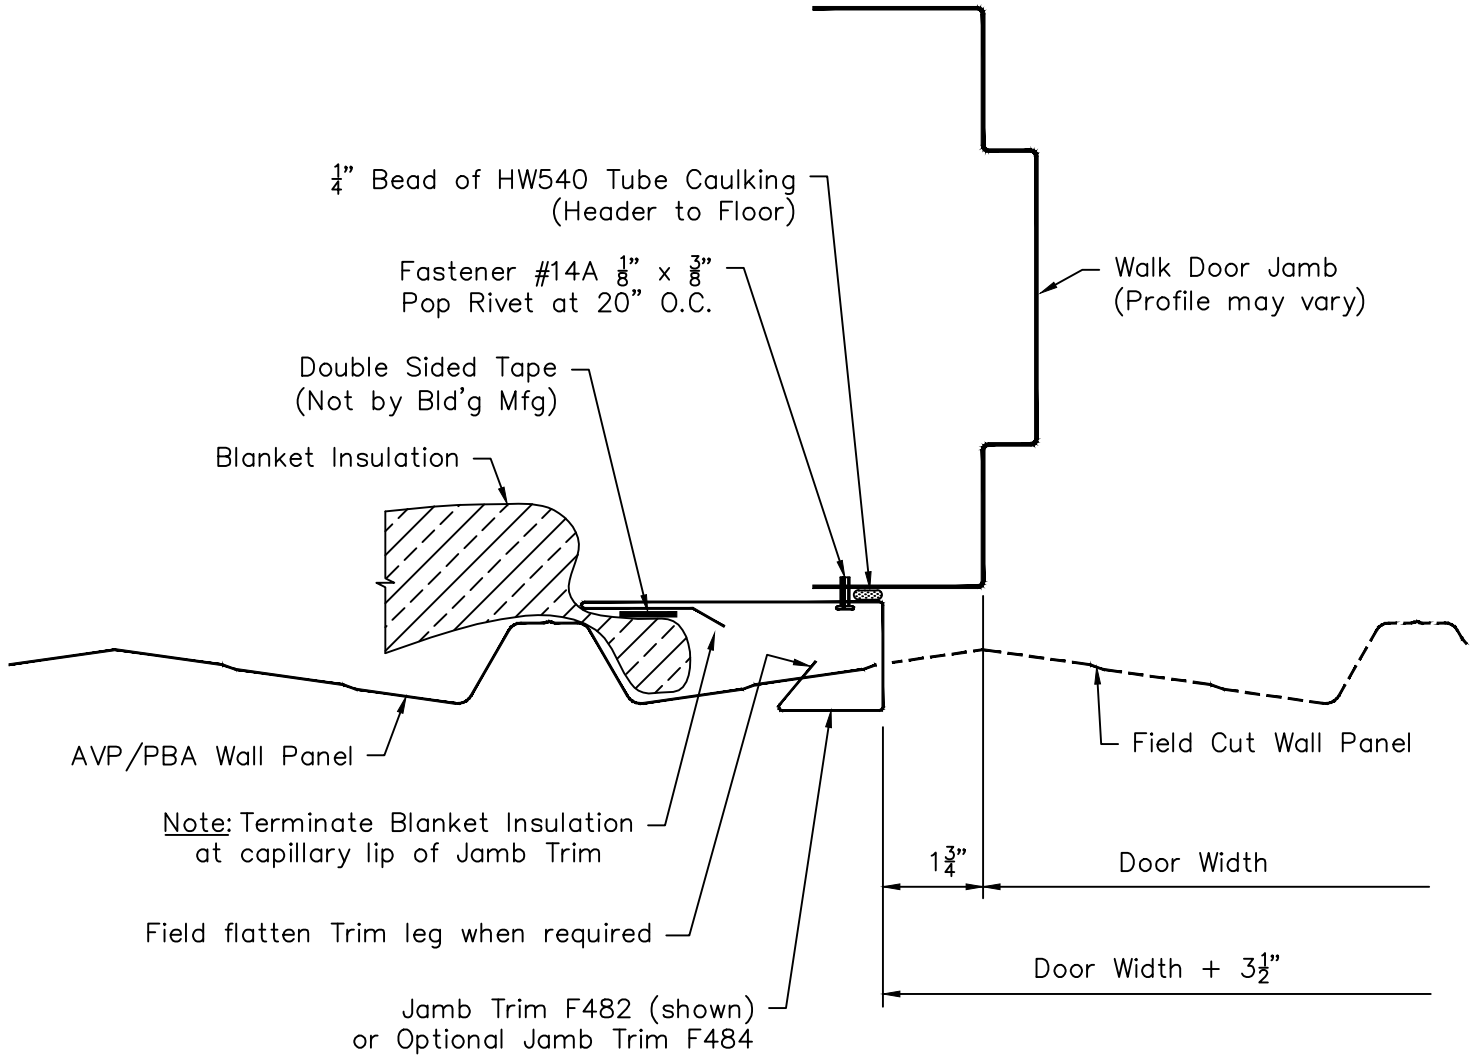

# AVP / PBA Wall Panel - Knock Down Walk Door Jamb Trim Installation

**Note:** All trim is to be installed BEFORE blanket insulation is applied to walls

**Note:** Panel position is shown with Panel Rib starting 6" from Steel Line and Door on 1'-0" module. Location of Panel Rib may vary depending on the Door Width and location. Field measure before cutting Panel and Trim.