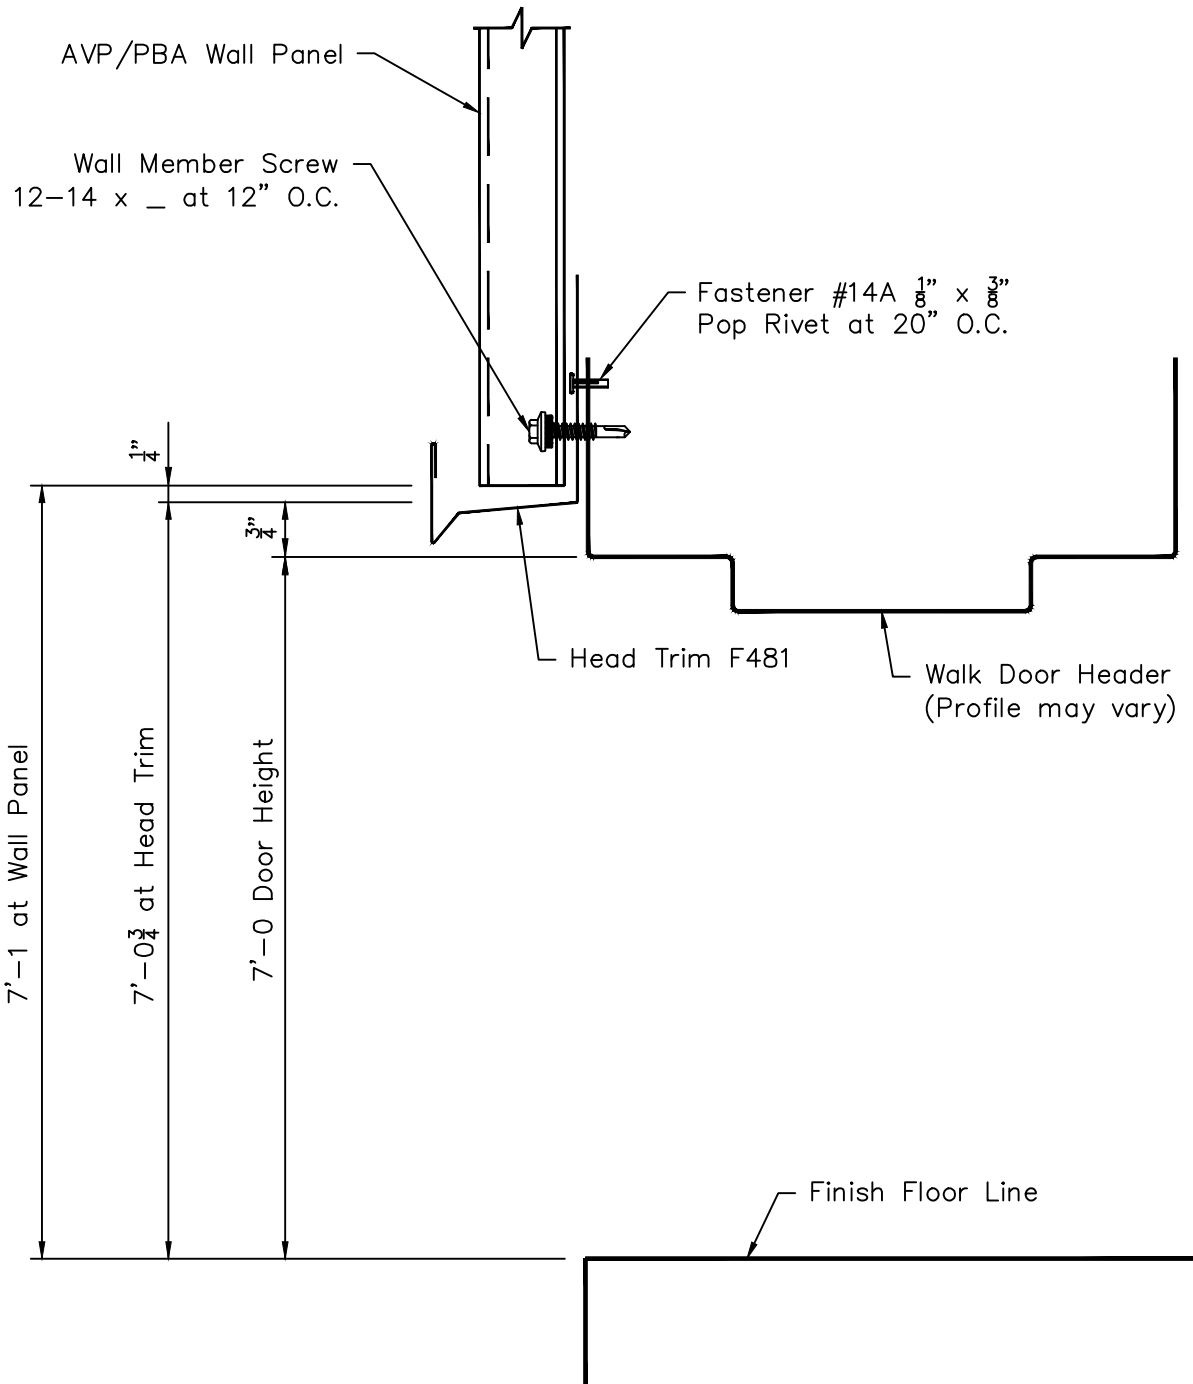

# AVP / PBA Wall Panel - Knock Down Walk Door Head Trim Installation

Page  
**PA09032**

Date  
**Mar '13**

Rev.  
**01**

**Note:** All trim is to be installed BEFORE blanket insulation is applied to walls.