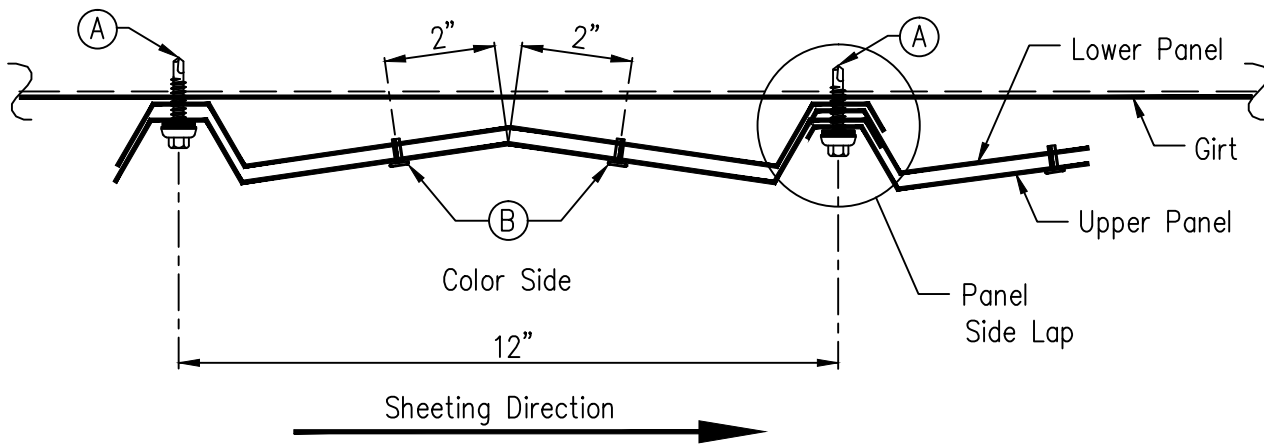

AVP / PBA Wall Panel Panel End Lap

- (A) Wall Member Screw
12-14 X _
- (B) Fastener #14
1/8" X 3/16" Pop Rivet

See View
Below