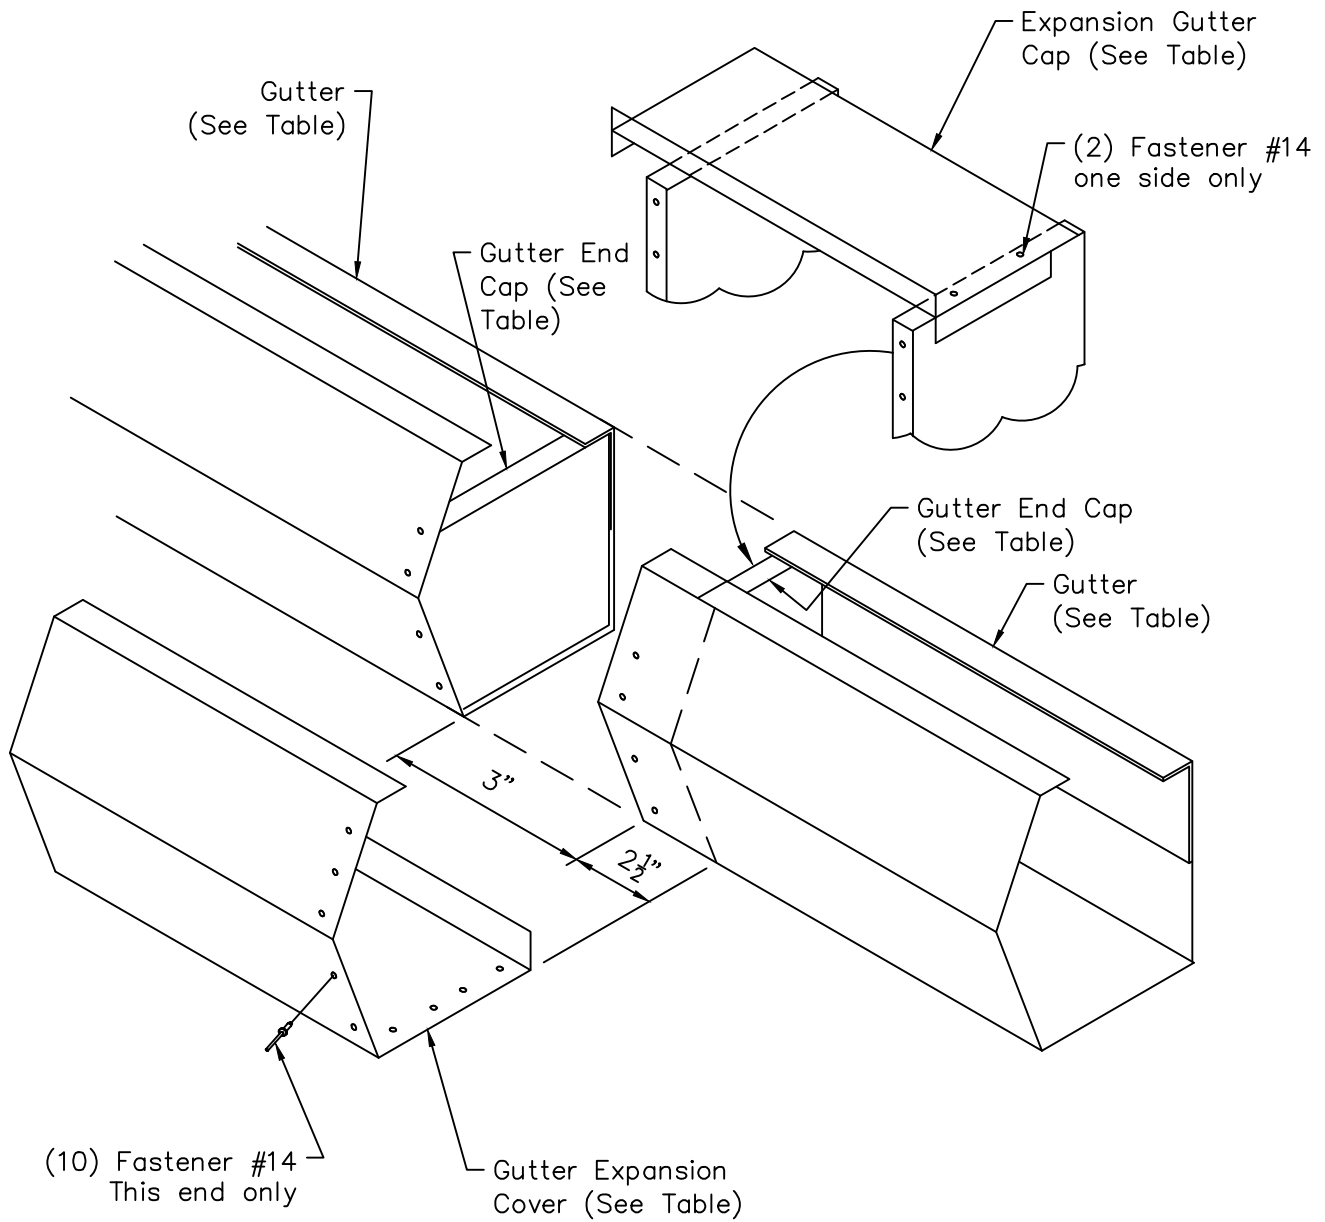

BattenLok HS / SuperLok

Gutter Expansion Installation - 100'-0" Maximum

	Gutter	Gutter End Cap	Expansion Cover	Expansion Cap
Standard	F730	F731 (10) Fastener #14	F644	F652
Standard Large	F4120	F4121 (14) Fastener #14	F4102	F4122
Northern	F391	F392 (15) Fastener #14	F656	F658
Northern Large	F883	F894 (17) Fastener #14	F641	F629