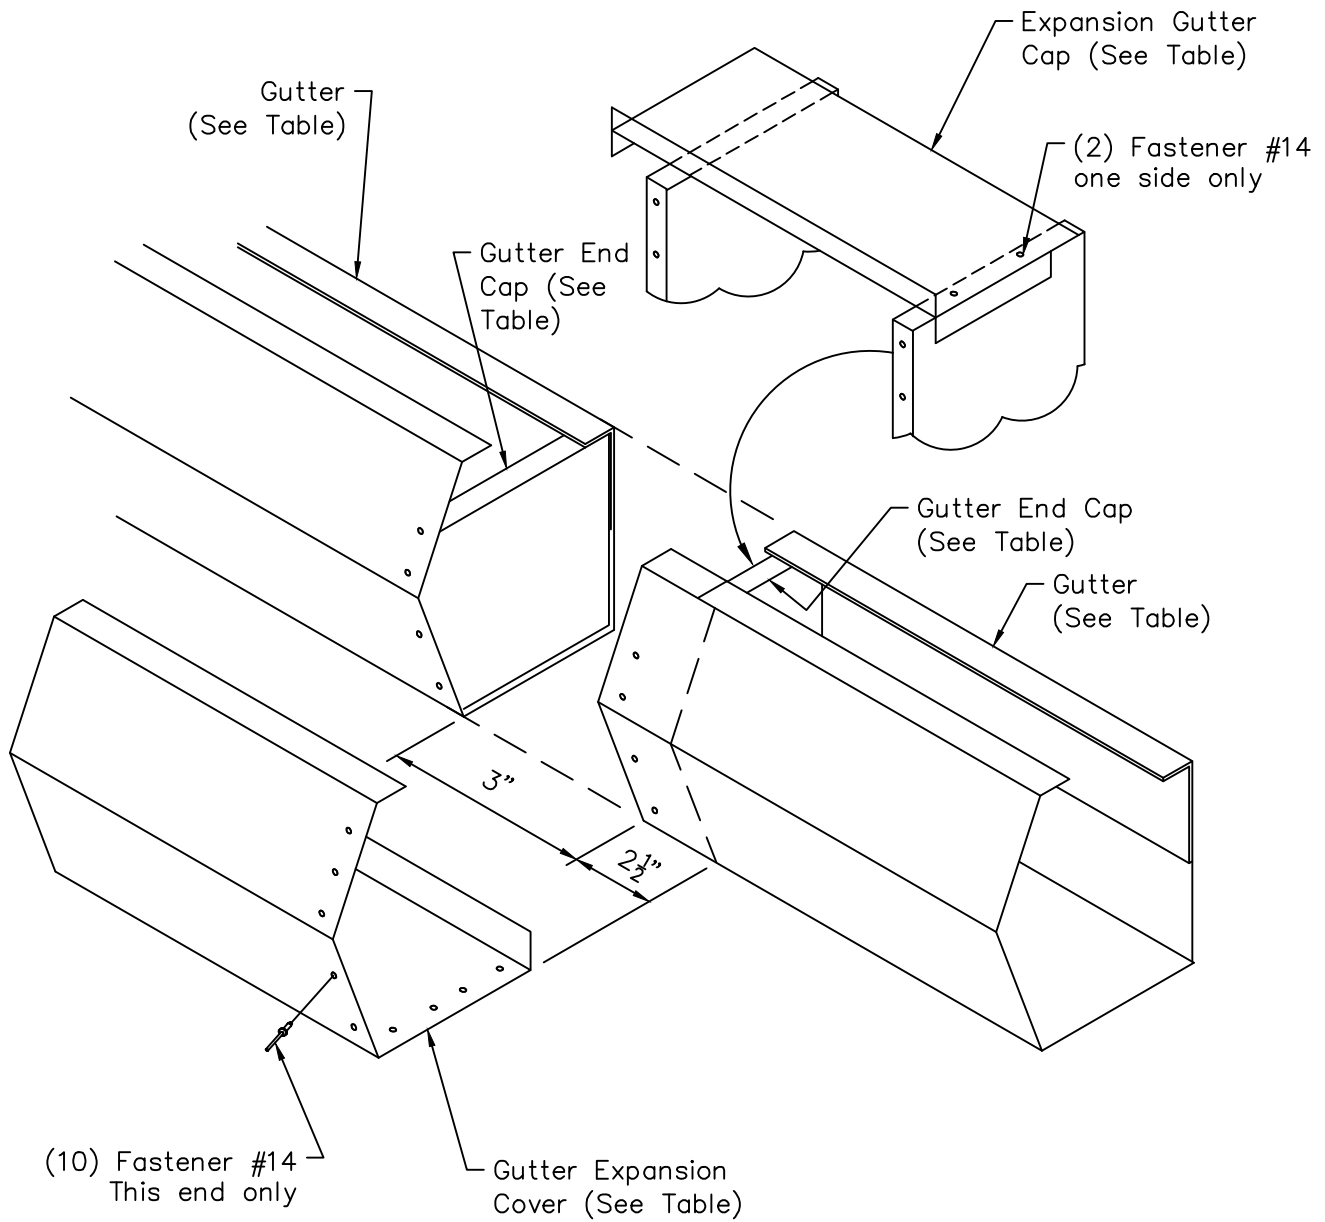

DoubleLok / UltraDek

Gutter Expansion Installation - 100'-0" Maximum

	Gutter	Gutter End Cap	Expansion Cover	Expansion Cap
Standard	F752	F753 (10) Fastener #14	F645	F651
Standard Large	F4100	F4101 (12) Fastener #14	F4102	F4103
Northern	F391	F392 (15) Fastener #14	F656	F658
Northern Large	F883	F894 (17) Fastener #14	F641	F629