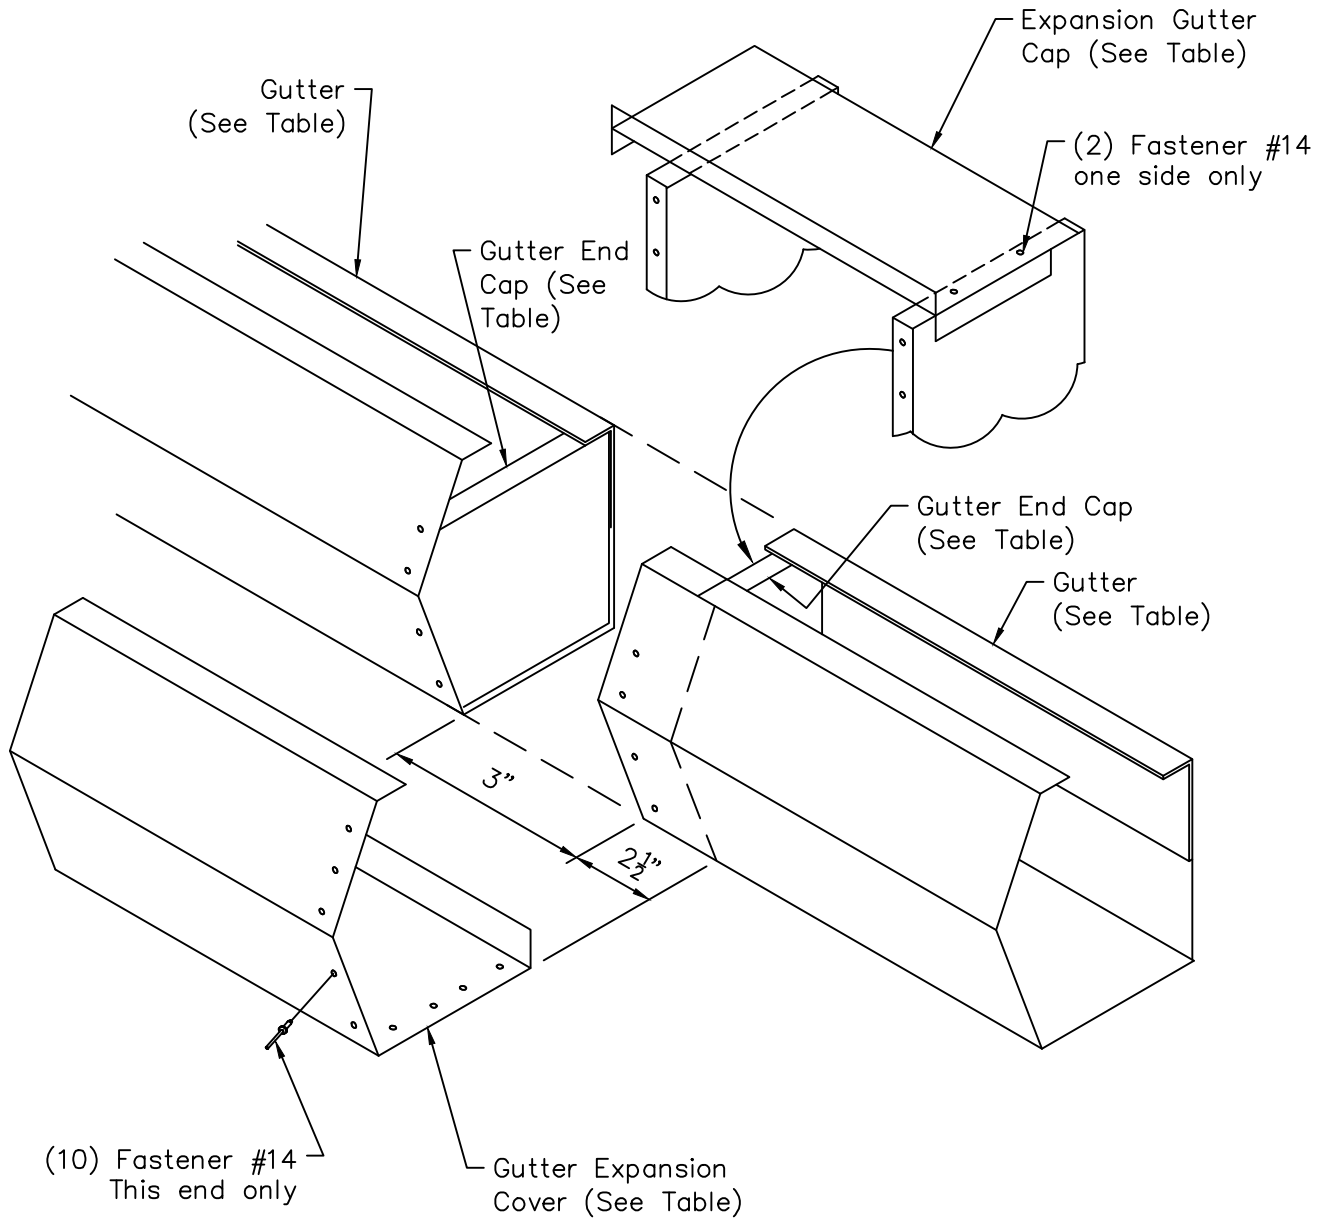

# PBR Roof Gutter Expansion Installation - 100'-0" Maximum

	Gutter	Gutter End Cap	Expansion Cover	Expansion Cap
Standard	F760	F761 (12) Fastener #14	F643	F635
Standard Large	F4130	F4131 (14) Fastener #14	F4102	F4132
Northern	F391	F392 (15) Fastener #14	F656	F658
Northern Large	F883	F894 (17) Fastener #14	F641	F629