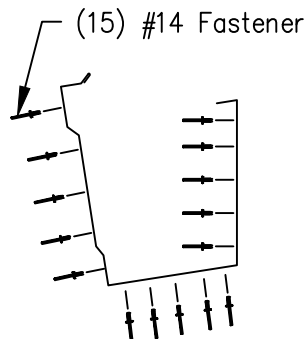

BattenLok HS / SuperLok - Edgecraft Eave Gutter End Lap Installation

Southern Standard
F6320/F6200RL

Southern Large
F6321/F6201RL

Northern Standard
F6122/F6002RL

Northern Large
F6123/F6003RL