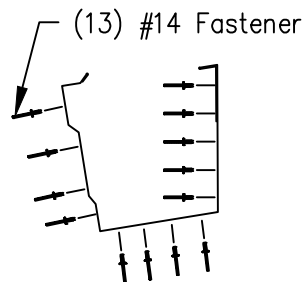

BattenLok HS / SuperLok - Edgecraft Eave Gutter End Lap Installation

Southern Standard
F6320/F6200RL

Southern Large
F6321/F6201RL

Northern Standard
F6122/F6002RL

Northern Large
F6123/F6003RL