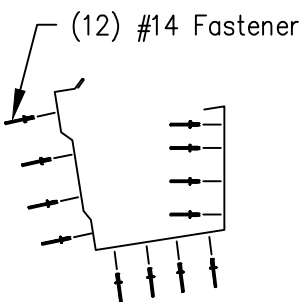

BattenLok HS / SuperLok - Edgecraft Eave Gutter End Lap Installation

Southern Standard
F6320/F6200RL

Southern Large
F6321/F6201RL

Northern Standard
F6122/F6002RL

Northern Large
F6123/F6003RL