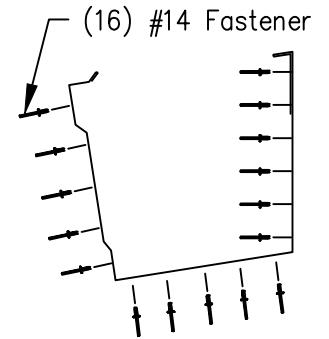

BattenLok HS / SuperLok - Edgecraft Eave Gutter End Lap Installation

Southern Standard
F6320/F6200RL

Southern Large
F6321/F6201RL

Northern Standard
F6122/F6002RL

Northern Large
F6123/F6003RL