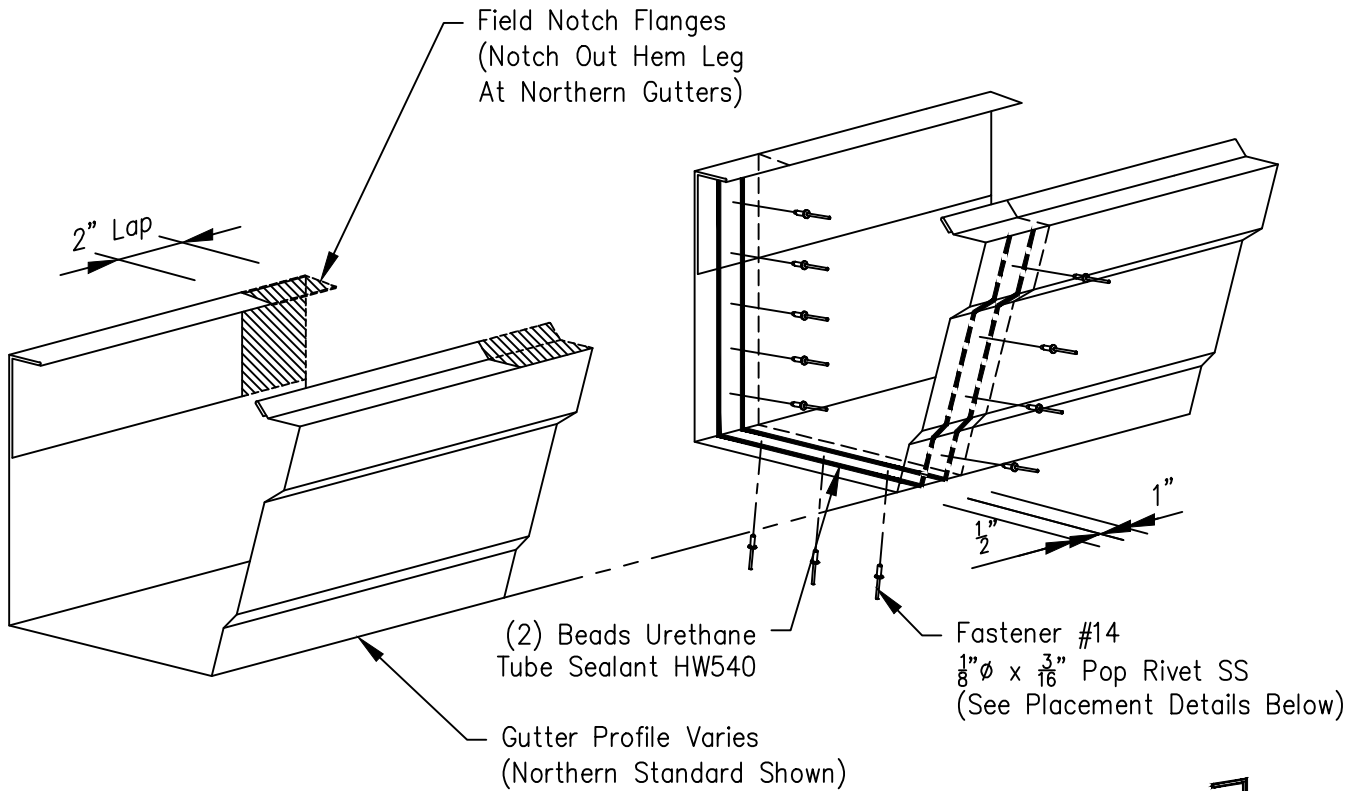

BattenLok HS / SuperLok - Edgecraft Eave Gutter End Lap Installation

Southern Standard
F6320/F6200RL

Southern Large
F6321/F6201RL

Northern Standard
F6122/F6002RL

Northern Large
F6123/F6003RL