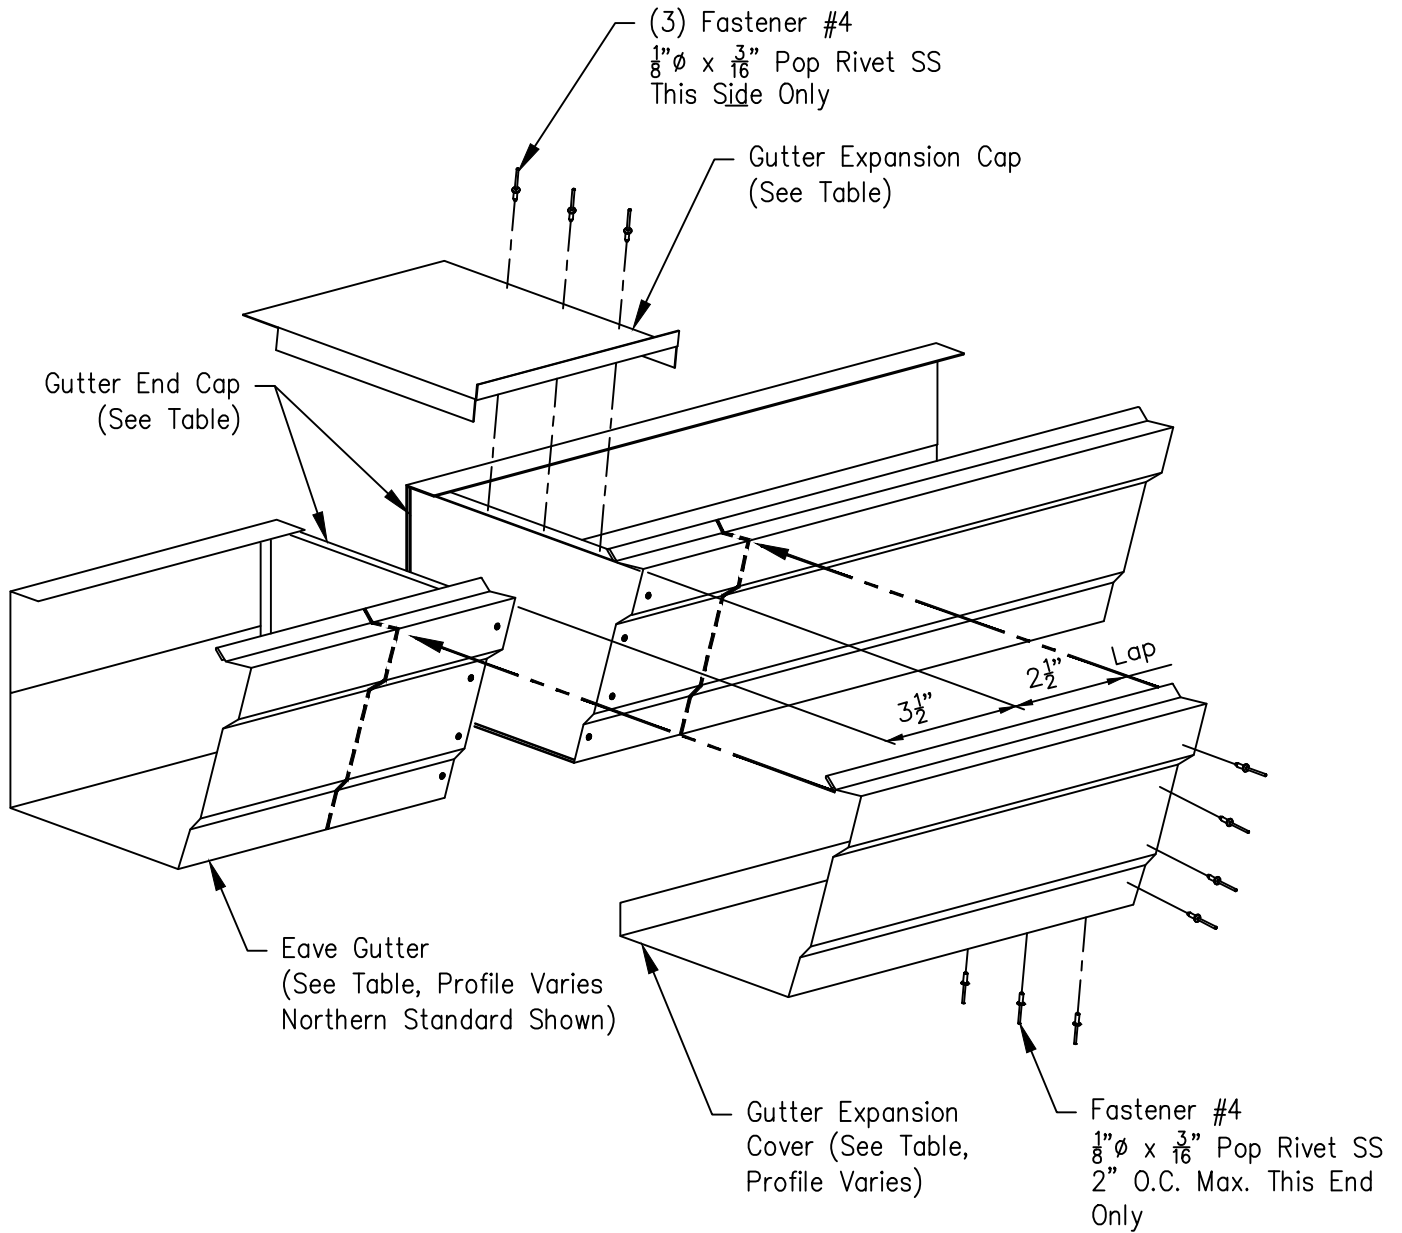

Edgecraft Gutter Expansion Installation - 100'-0" Maximum BattenLok HS / SuperLok

Page
TBL05003

Date
Jul '20

Rev
00

Gutter		Gutter End Cap	Expansion Cap	Expansion Cover
Southern Standard	F6320	F6212 (11) Fastener #14	F6208	F6204 (10) Fastener #14
Southern Large	F6321	F6213 (14) Fastener #14	F6209	F6205 (13) Fastener #14
Northern Standard	F6122	F6014 (13) Fastener #14	F6010	F6006 (11) Fastener #14
Northern Large	F6123	F6015 (16) Fastener #14	F6011	F6007 (13) Fastener #14