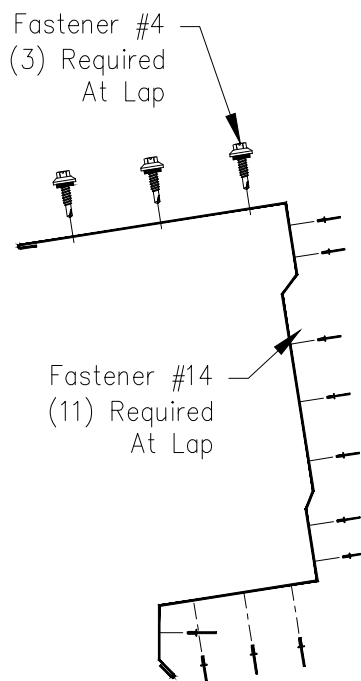

PBR Roof - Edgecraft High Side Eave Trim Lap Installation

3/4" thru 1 3/4" Wall Panel

Southern Standard
F6138/F6080RL

Southern Large
F6139/F6081RL

Northern Standard
F6140/F6082RL

Northern Large
F6141/F6083RL