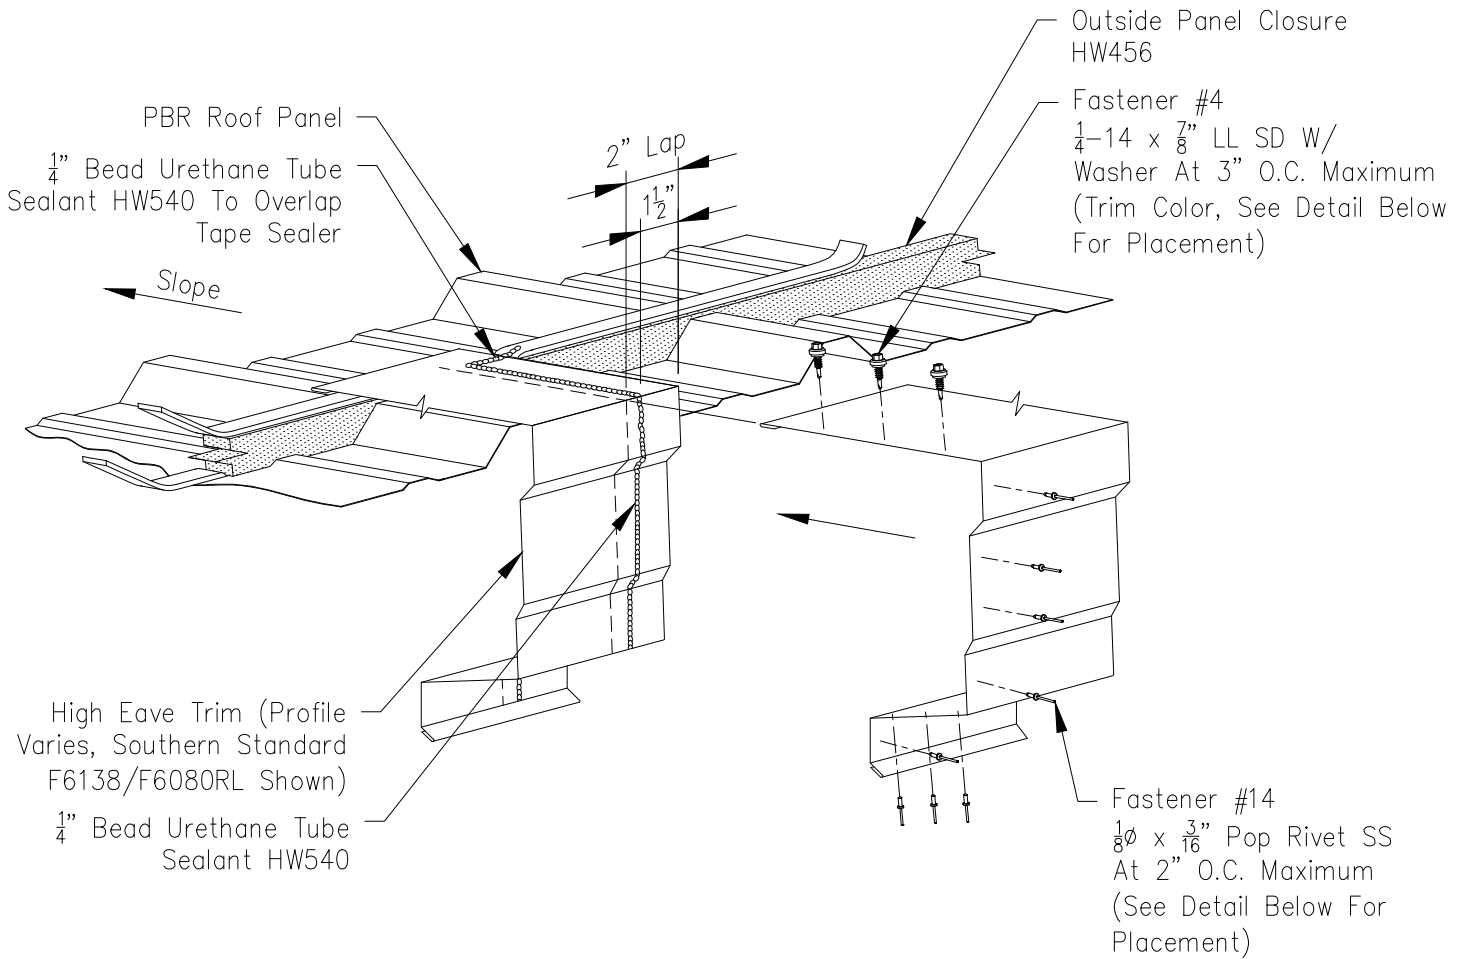

PBR Roof - Edgecraft High Side Eave Trim Lap Installation

3/4" thru 1 3/4" Wall Panel

Southern Standard
F6138/F6080RL

Southern Large
F6139/F6081RL

Northern Standard
F6140/F6082RL

Northern Large
F6141/F6083RL