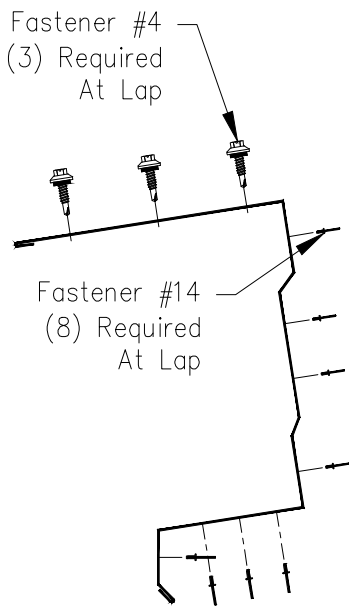

PBR Roof - Edgecraft High Side Eave Trim Lap Installation

3/4" thru 1 3/4" Wall Panel

Southern Standard
F6138/F6080RL

Southern Large
F6139/F6081RL

Northern Standard
F6140/F6082RL

Northern Large
F6141/F6083RL