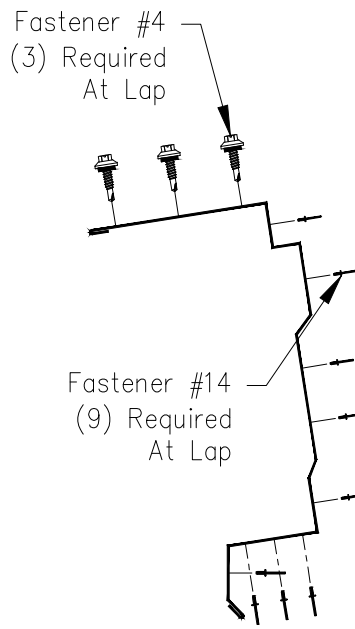

PBR Roof - Edgecraft High Side Eave Trim Lap Installation

3/4" thru 1 3/4" Wall Panel

Southern Standard
F6138/F6080RL

Southern Large
F6139/F6081RL

Northern Standard
F6140/F6082RL

Northern Large
F6141/F6083RL