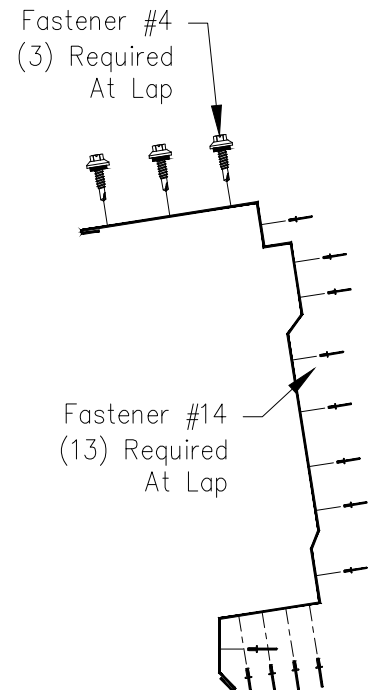

PBR Roof - Edgecraft High Side Eave Trim Lap Installation

3/4" thru 1 3/4" Wall Panel

Southern Standard
F6138/F6080RL

Southern Large
F6139/F6081RL

Northern Standard
F6140/F6082RL

Northern Large
F6141/F6083RL