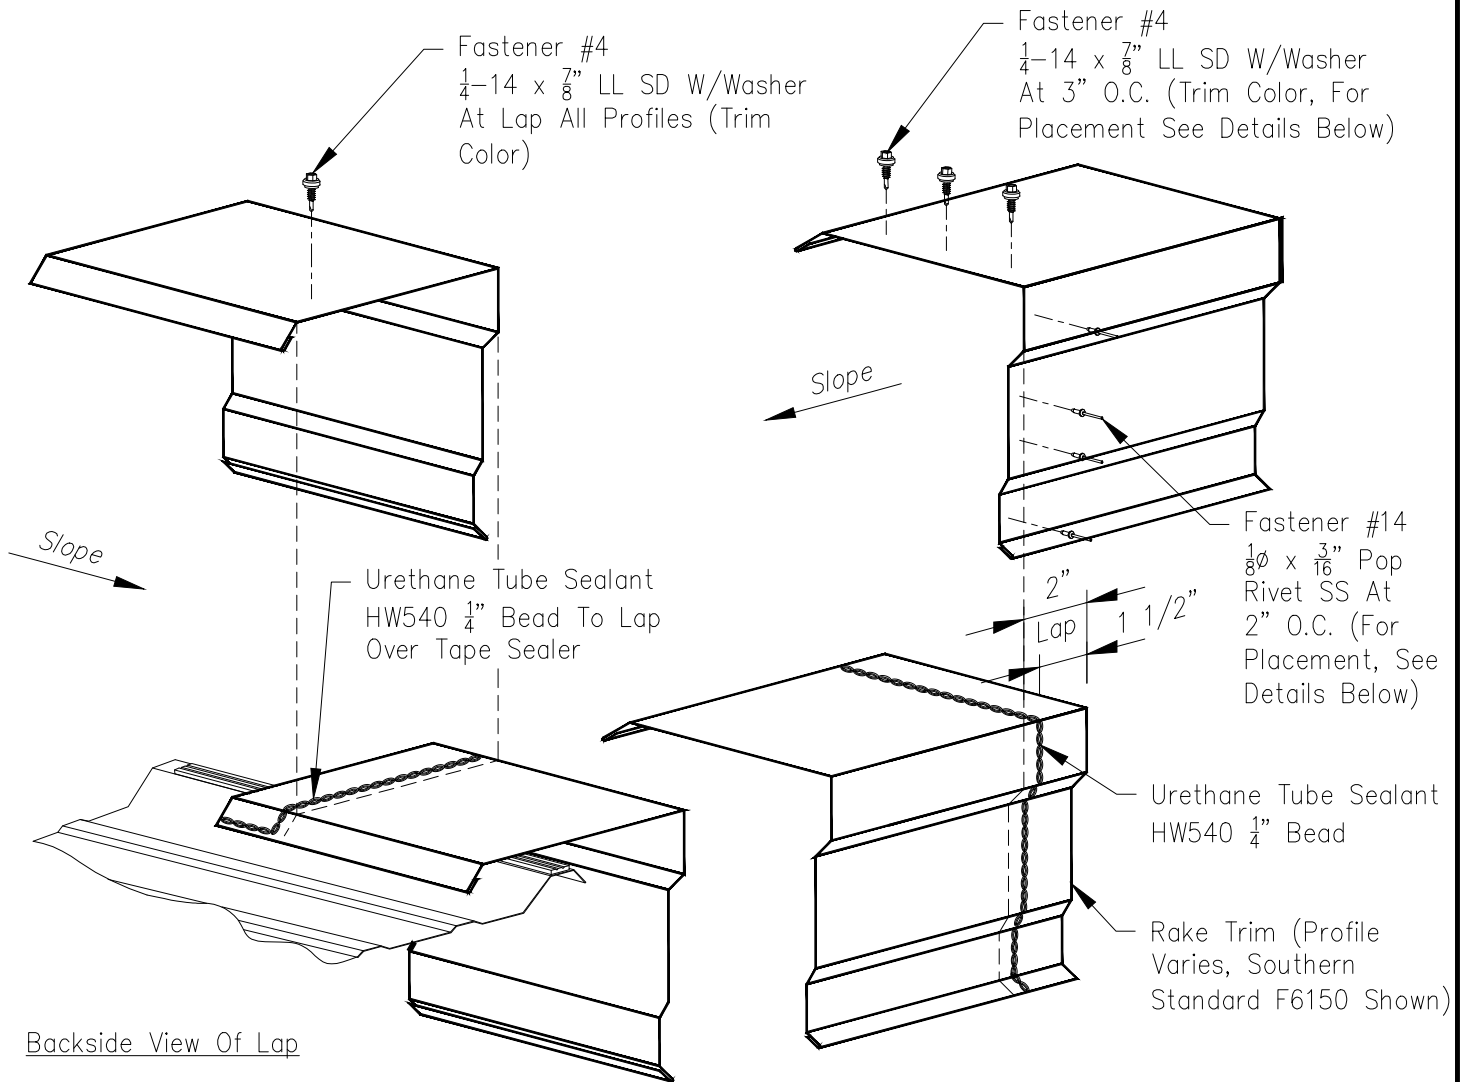

Edgecraft Rake Trim End Lap Installation Detail - $\frac{3}{4}$ " thru $1\frac{3}{4}$ " Wall Panel

Southern Standard
F6126/F6020RL or
F6150/F6032RL (Shown)

Southern Large
F6127/F6021RL or
F6151/F6033RL (Shown)

Northern Standard
F6128/F6022RL or
F6152/F6034RL (Shown)

Northern Large
F6129/F6023RL or
F6153/F6035RL (Shown)