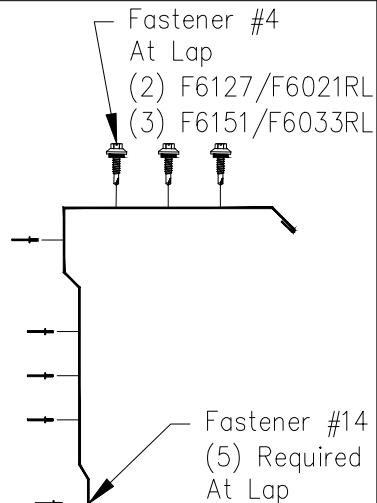

Edgecraft Rake Trim End Lap Installation Detail - $\frac{3}{4}$ " thru $1\frac{3}{4}$ " Wall Panel

Southern Standard
F6126/F6020RL or
F6150/F6032RL (Shown)

Southern Large
F6127/F6021RL or
F6151/F6033RL (Shown)

Northern Standard
F6128/F6022RL or
F6152/F6034RL (Shown)

Northern Large
F6129/F6023RL or
F6153/F6035RL (Shown)