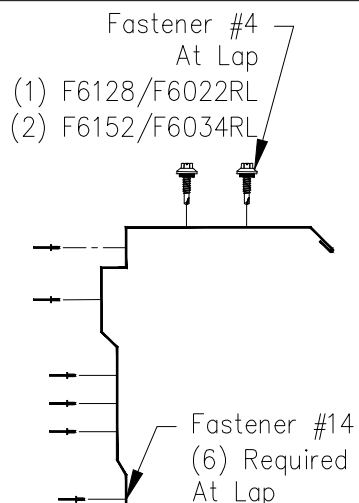

Edgecraft Rake Trim End Lap Installation Detail - $\frac{3}{4}$ " thru $1\frac{3}{4}$ " Wall Panel

Southern Standard
F6126/F6020RL or
F6150/F6032RL (Shown)

Southern Large
F6127/F6021RL or
F6151/F6033RL (Shown)

Northern Standard
F6128/F6022RL or
F6152/F6034RL (Shown)

Northern Large
F6129/F6023RL or
F6153/F6035RL (Shown)