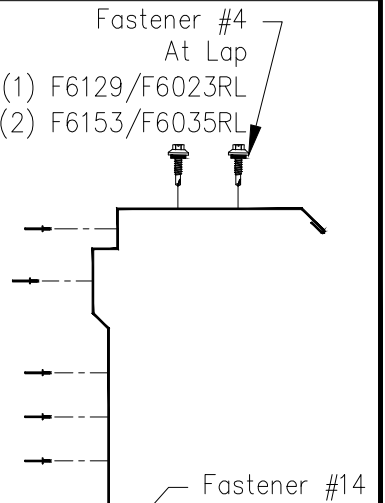

Edgecraft Rake Trim End Lap Installation Detail - $\frac{3}{4}$ " thru $1\frac{3}{4}$ " Wall Panel

Southern Standard
F6126/F6020RL or
F6150/F6032RL (Shown)

Southern Large
F6127/F6021RL or
F6151/F6033RL (Shown)

Northern Standard
F6128/F6022RL or
F6152/F6034RL (Shown)

Northern Large
F6129/F6023RL or
F6153/F6035RL (Shown)