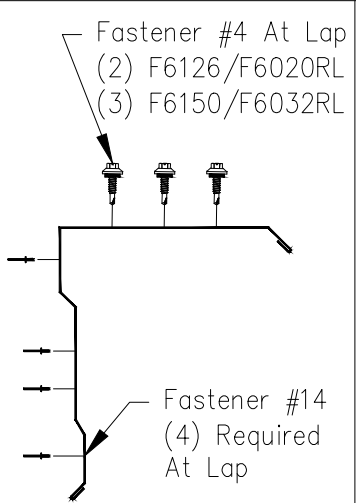

Edgecraft Rake Trim End Lap Installation Detail - $\frac{3}{4}$ " thru $1\frac{3}{4}$ " Wall Panel

Southern Standard
F6126/F6020RL or
F6150/F6032RL (Shown)

Southern Large
F6127/F6021RL or
F6151/F6033RL (Shown)

Northern Standard
F6128/F6022RL or
F6152/F6034RL (Shown)

Northern Large
F6129/F6023RL or
F6153/F6035RL (Shown)