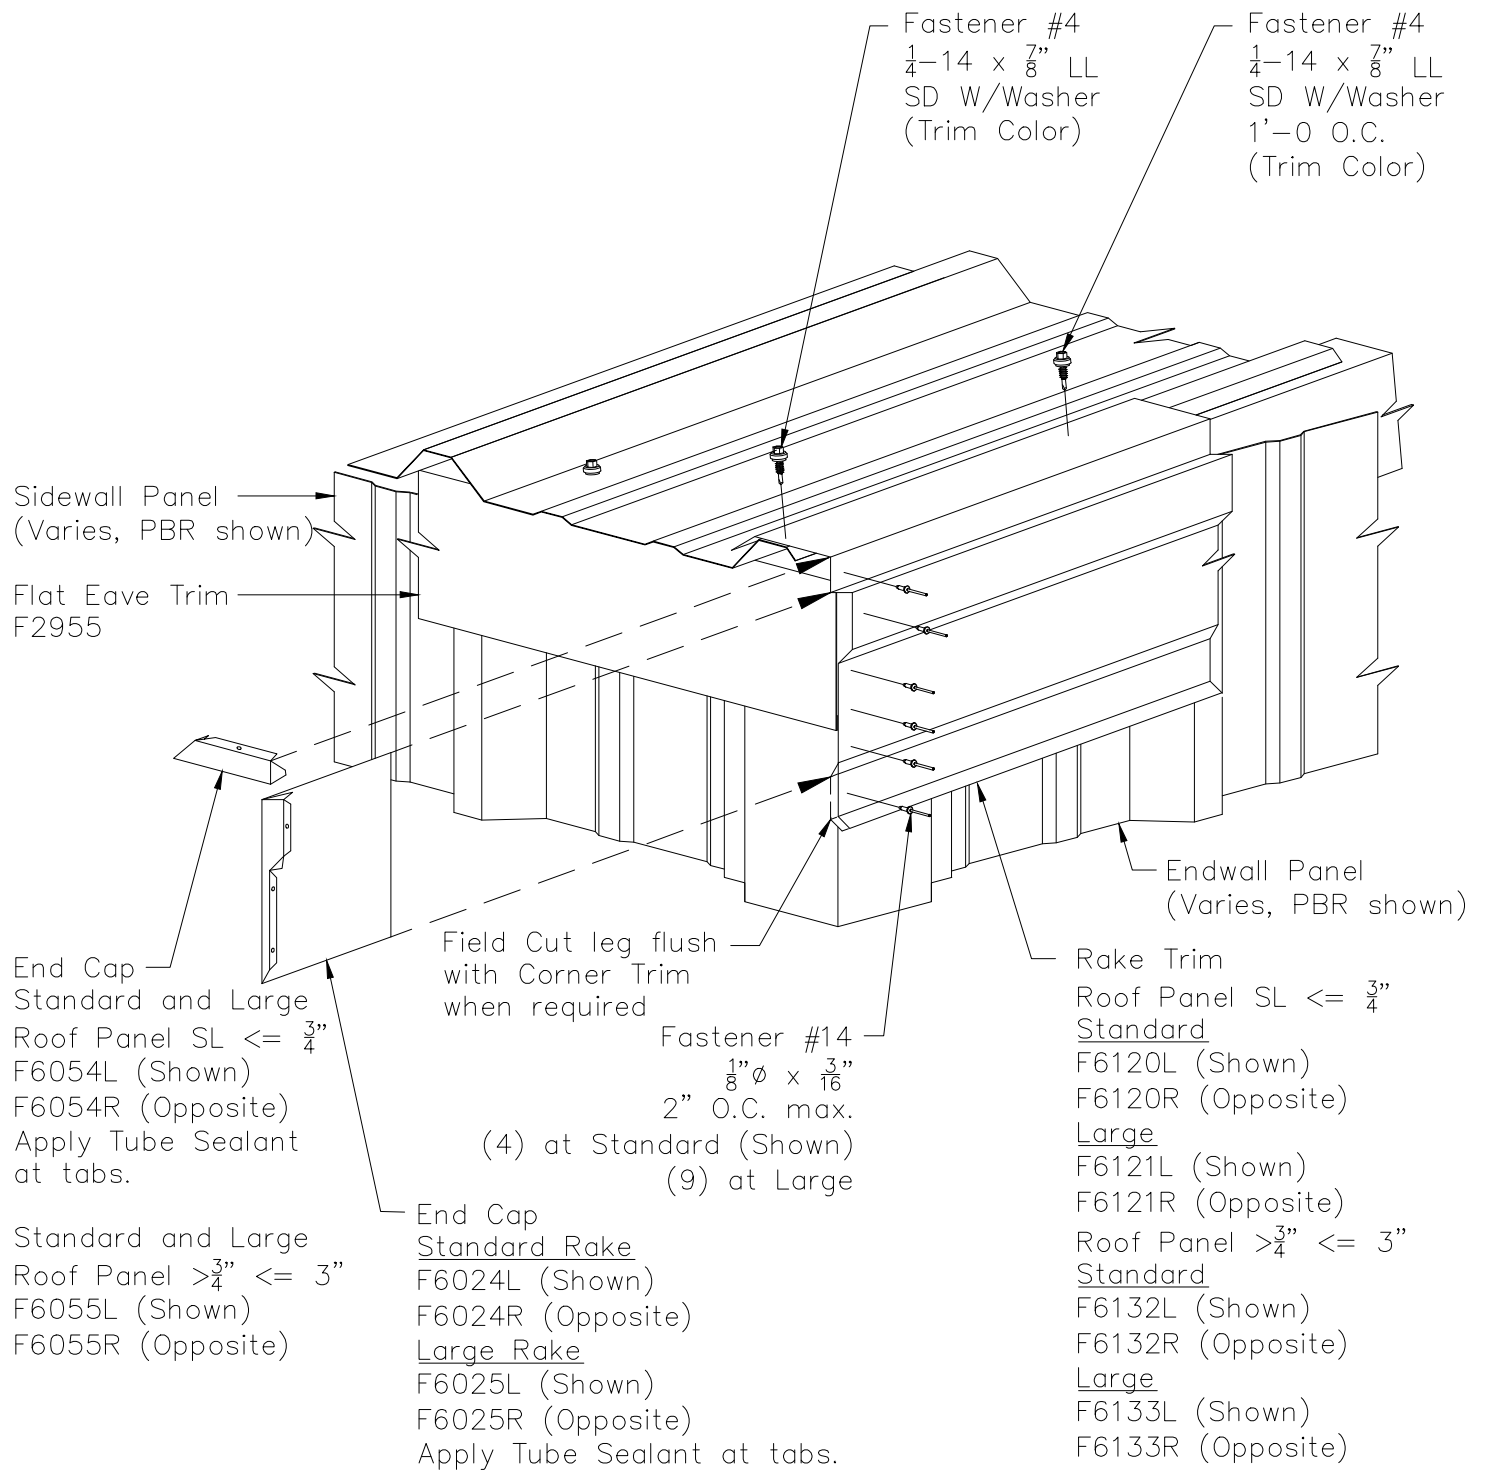

PBR Roof Panel - Northern Standard and Northern Large Edgecraft
 Low Eave Rake Corner with Flat Eave Trim $\frac{3}{4}$ " thru $1\frac{3}{4}$ " Wall Panel

See Construction Details for
 required attachment of Eave
 Trim and Rake Trim to Wall.
 Wall Panel Closures not shown
 for clarity.