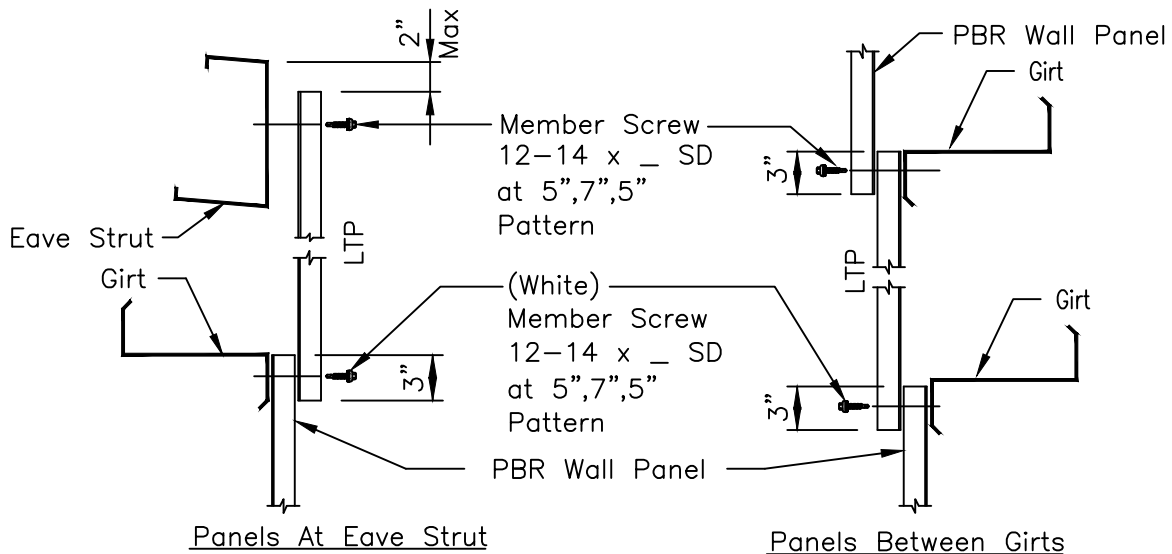

PBR Light Transmitting Wall Panel Girt Front Leg Down

Light Transmitting Panels less than 10'-8" may require field cutting to length (see PW11003 to PW11007 for instructions).

Wall Light Band At Eave

Wall Light Band Between Girts

Panels At Eave Strut

Panels Between Girts