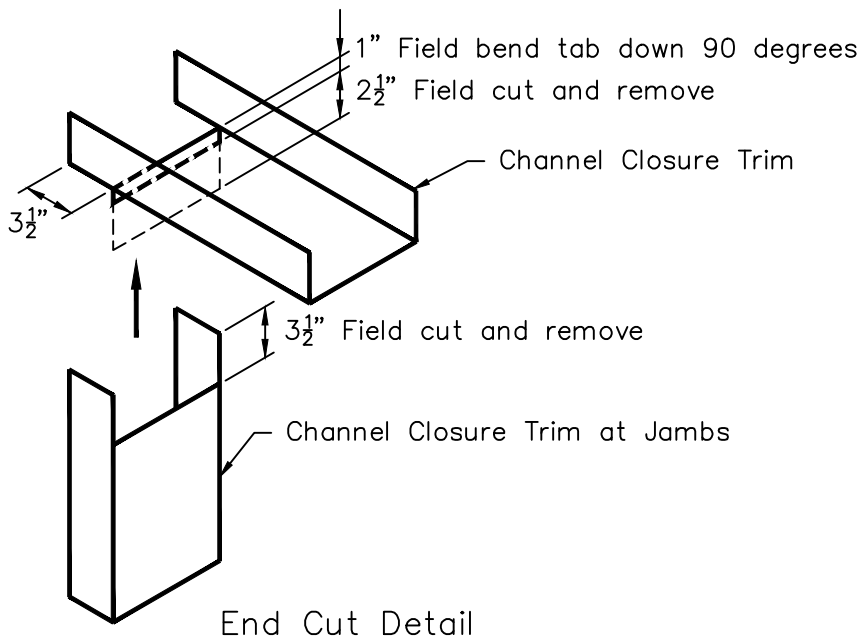

# PBR Wall Panel - Three Sided Framed Opening "Optional" Channel Closure Trim

### Channel Closure Trim Piece Mark

- F981 - 8" member
- F2994 - 8 1/4" member
- F2991 - 8 1/2" member
- F2992 - 8 3/4" member
- F982 - 10" member
- F2993 - 10 1/4" member
- F169 - 12" member
- F2995 - 12 1/4" member

**Note:** All trim is to be installed BEFORE blanket insulation is applied to walls.

**Note:** Field measure Opening Width and Height before making field cuts and adjust cut dimensions accordingly.