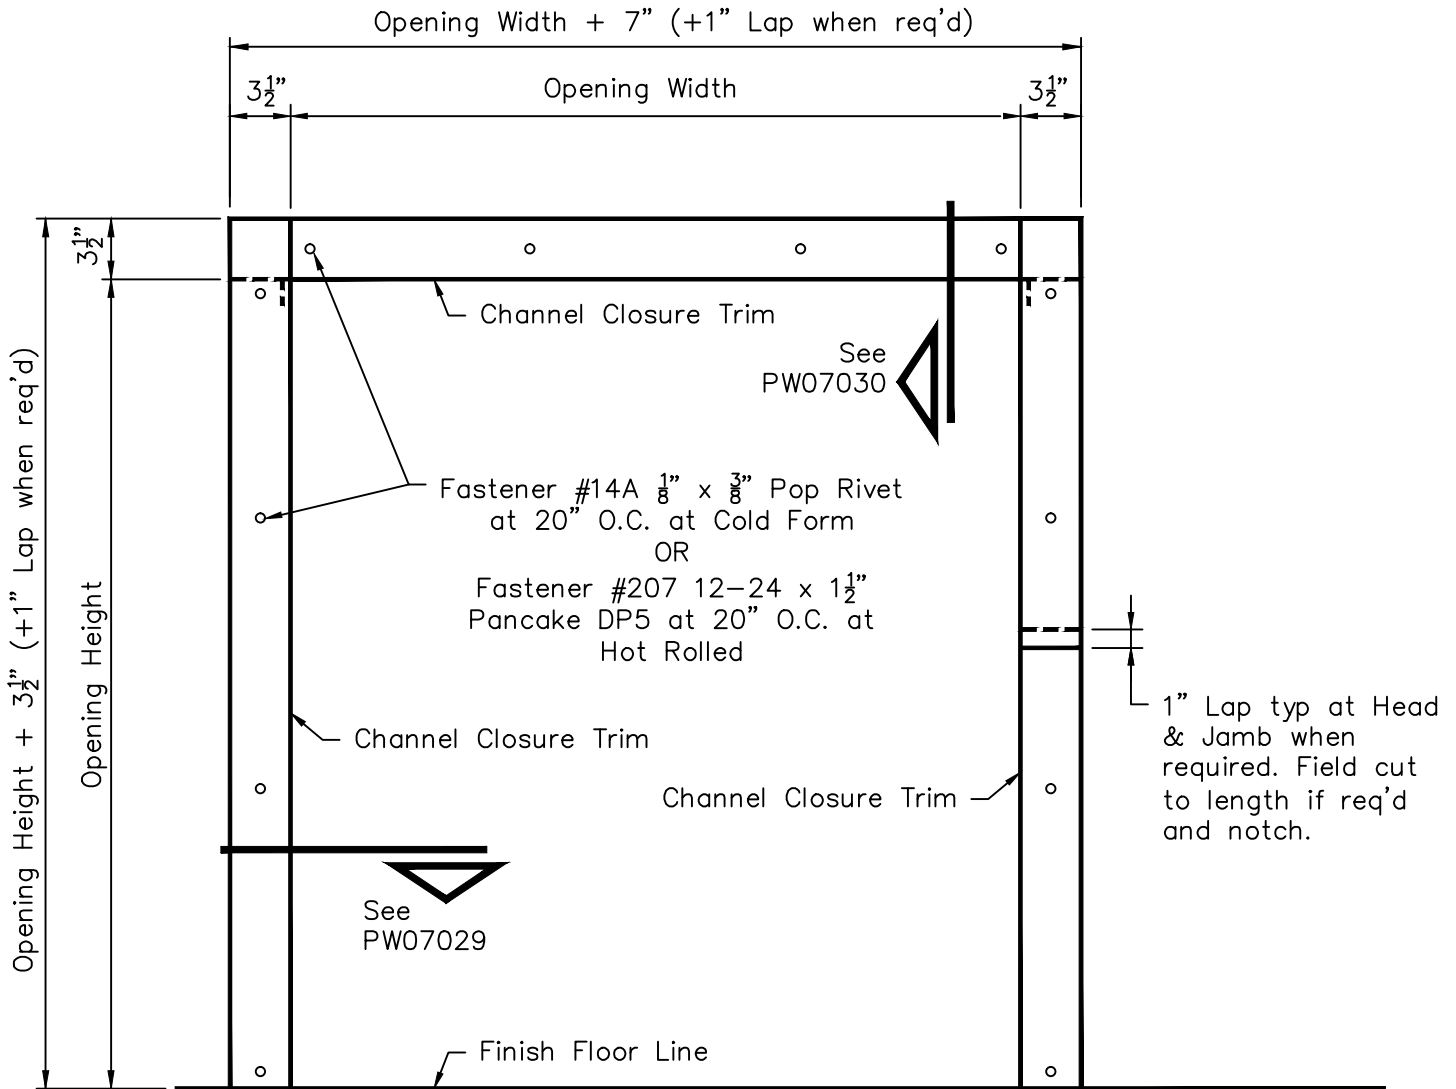

# PBR Wall Panel - Three Sided Framed Opening "Optional" Channel Closure Trim

### Channel Closure Trim Piece Mark

- F981 - 8" member
- F2994 - 8 1/4" member
- F2991 - 8 1/2" member
- F2992 - 8 3/4" member
- F982 - 10" member
- F2993 - 10 1/4" member
- F169 - 12" member
- F2995 - 12 1/4" member

**Note:** All trim is to be installed BEFORE blanket insulation is applied to walls.

**Note:** Field measure Opening Width and Height before making field cuts and adjust cut dimensions accordingly.