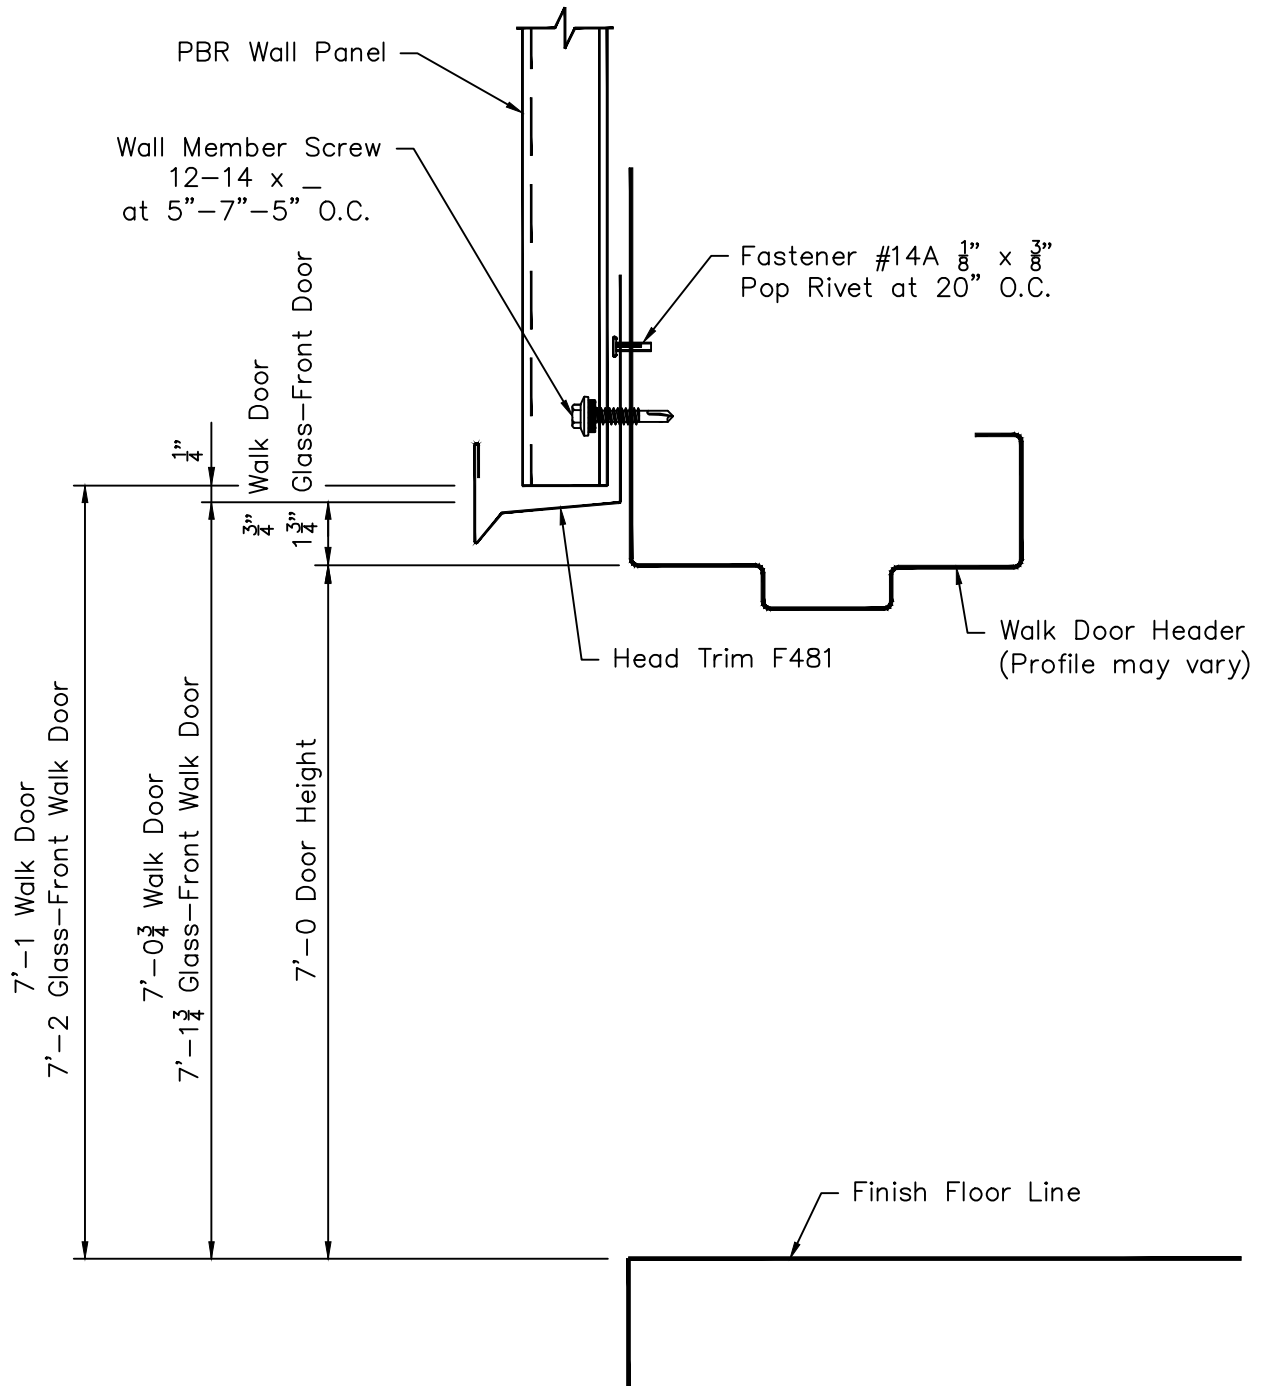

PBR Wall Panel - Preassembled Walk Door & Glass-Front Walk Door Head Trim Installation

Page
PW09030

Date
Dec '11

Rev.
00

Note: All trim is to be installed BEFORE blanket insulation is applied to walls.