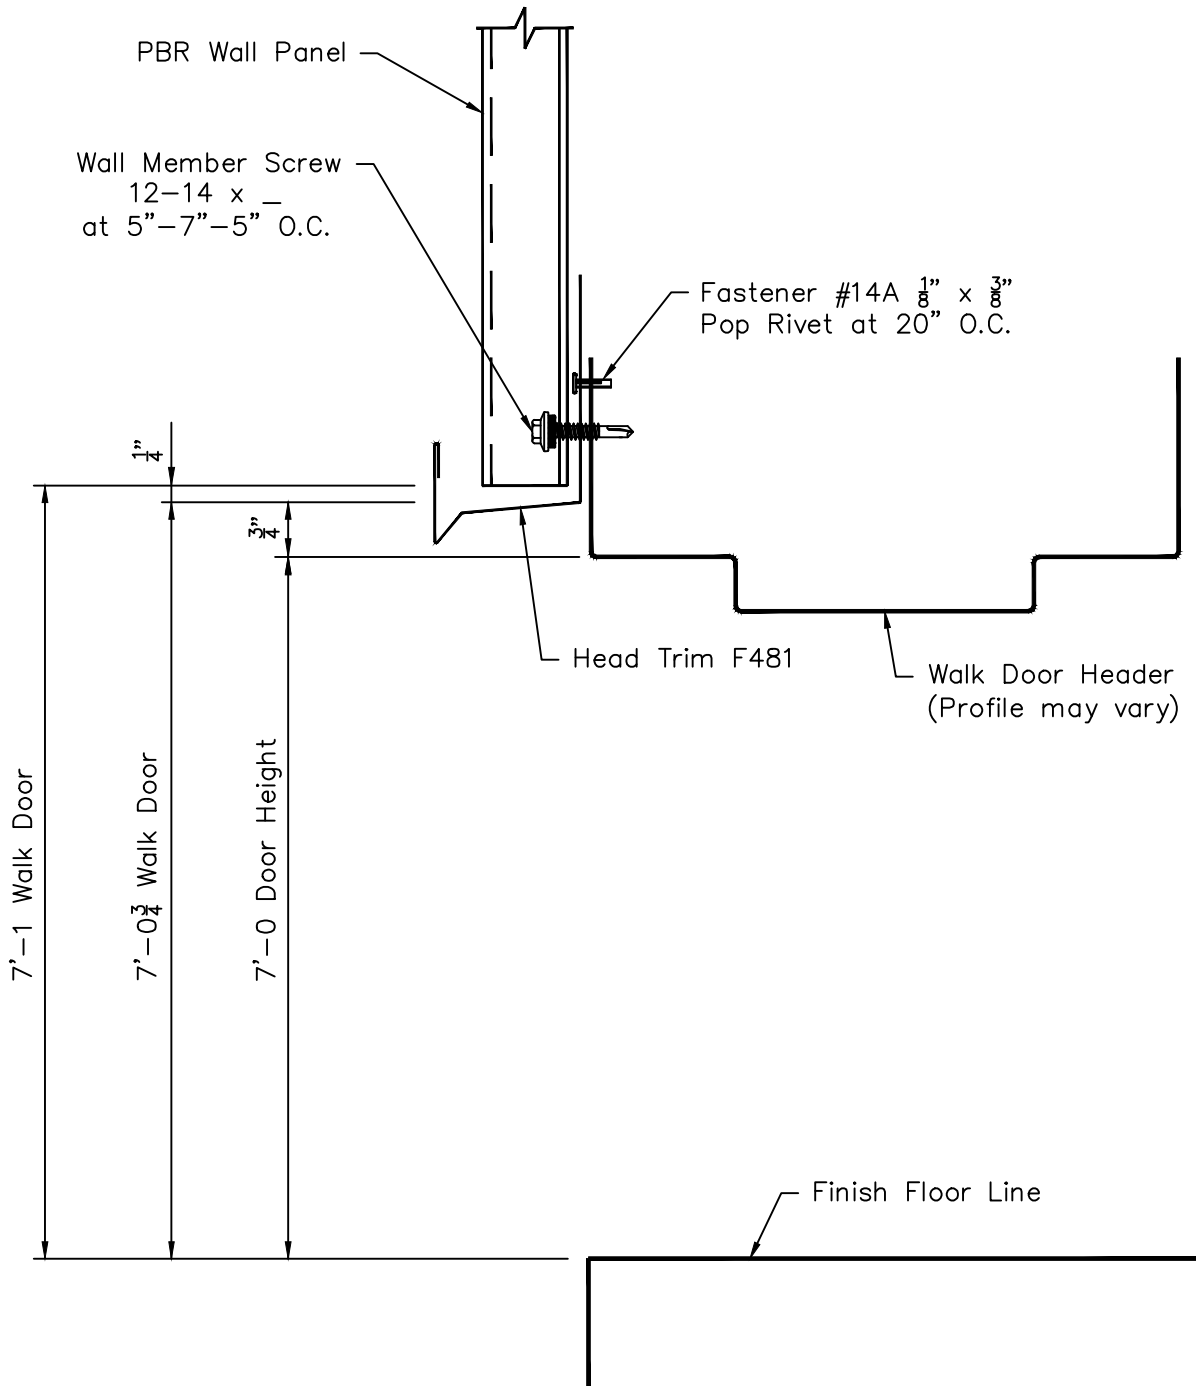

PBR Wall Panel - Knock Down Walk Door Head Trim Installation

Page
PW09032
Date
Dec '11 Rev.
00

Note: All trim is to be installed BEFORE blanket insulation is applied to walls.