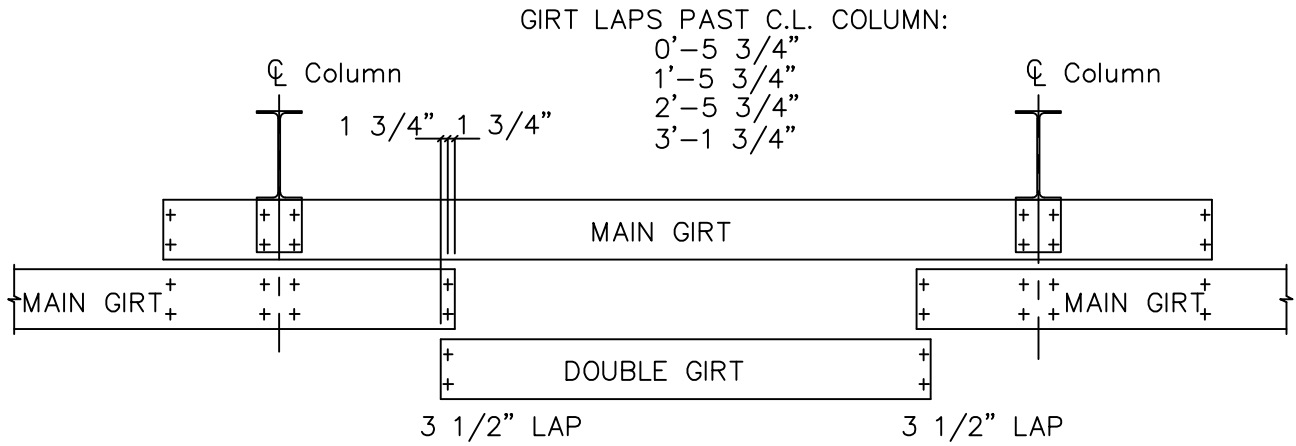

Welded Clip Interior Bay with Nested Zee Girt

Page **CF01110**

Date **Dec '12** Rev. **00**

SEE ERECTION DRAWINGS FOR GIRT ELEVATIONS