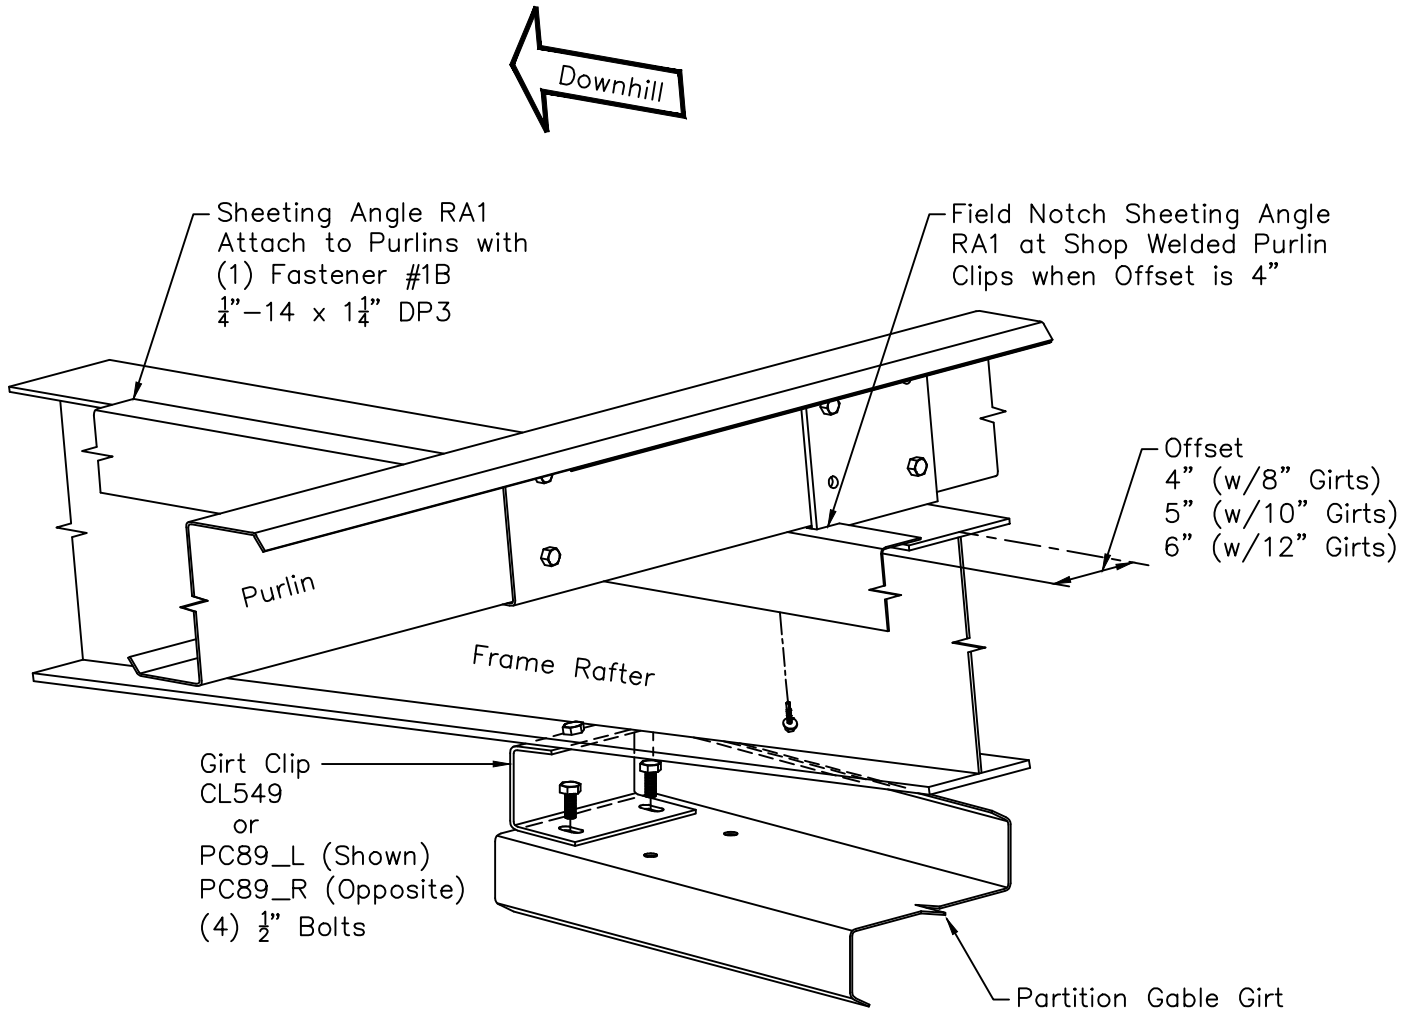

Flush Transverse Partition Partition Gable Girt attached to Frame Rafter

Page
CP04106

Date
Sep '12

Rev.
01

Zee Girt shown, attachment similar for Cee or Zee Girt with outer flange toed up.